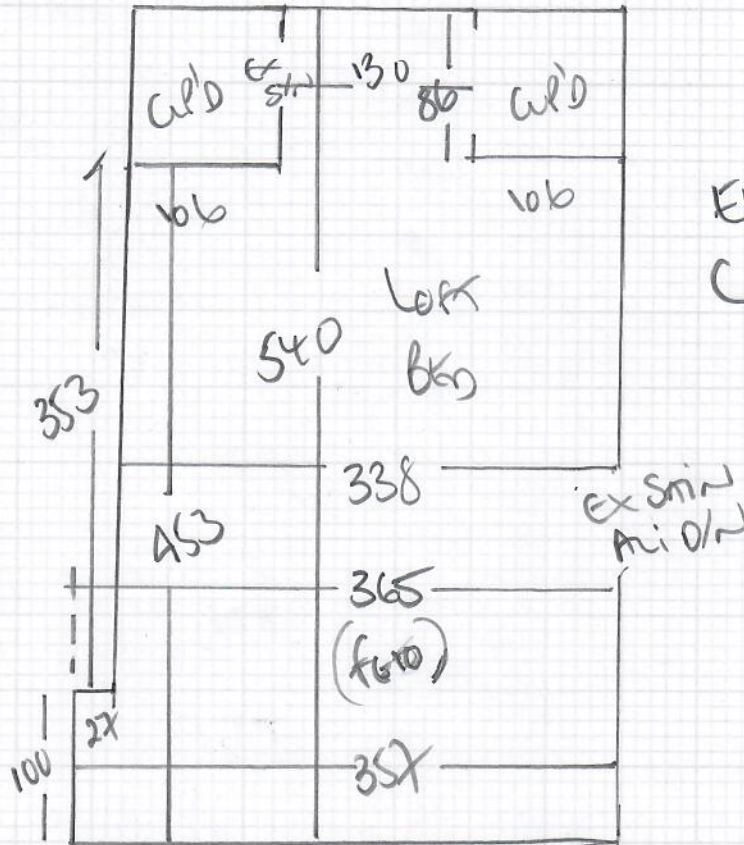

Job No: R19331
 Name: BROCKUEBANK
 Address: 3 DROVEY ROAD
 SWING SPIN
 Tel: _____
 Sheet: 1 of 1

Loft / 1st floor Bedroom

ELEGANZA
 COLOUR AVENA 710720

550 x 400

22m²

SATOMIS BEDROOM

WOOD FLOOR

UPHOLSTERY TWIN FIVE ON OLD FELT

EXISTING DECORATIONS + 1 X NEW S/MAL ALI TO UPBOARD

FURNITURE = 2 X MATTRESSES ON FLOOR (F610)

DECORATOR HAS CUT AWAY EDGES OF CARPET TO
 PANEL SKirting BOARDS!