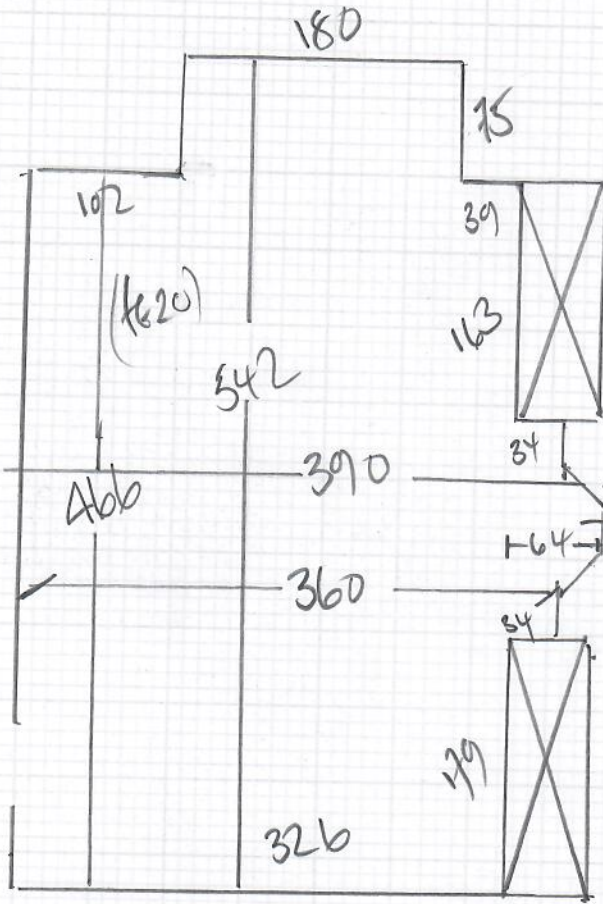

Floor from from B50

Job No: R1933b
 Name: TREEN
 Address: 32 STERLION ROAD
 SW19 3HL
 Tel:
 Sheet: 1 of 1

Liberty Trust 50'
 Coral OLD LACE
560 x 400

22.40m²

Carpet into fireplace

WOOD floors

White Treen Trust on old floor + STAIRS
 FRAMING (to 20)

1st floor front (penetration?)