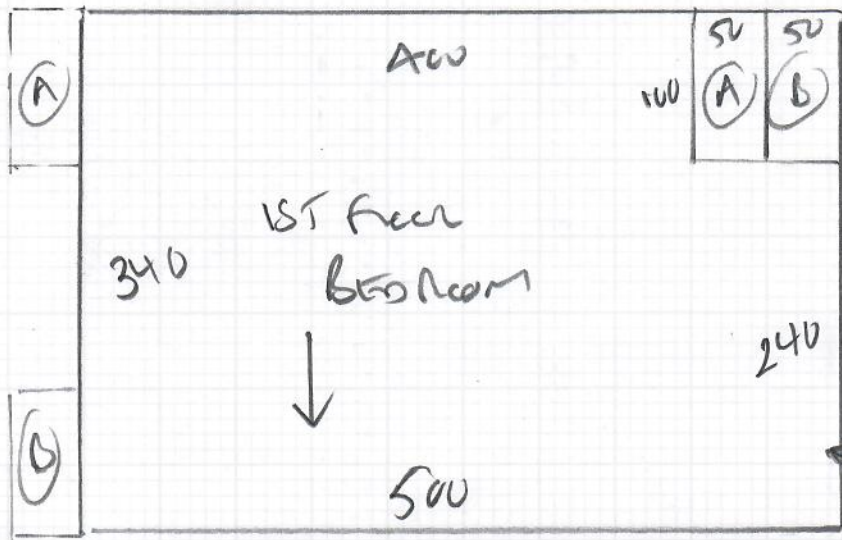

Job No: R 19339
 Name: MCDONNELL
 Address: 65 STANTON ROAD SW20 8LW
 Tel:
 Sheet: 1 of 2

Finerced Stone
 Colour fs1-1511

Cur low 1 45 x 400

25.80m²

Bedroom
 New forest
 (Self Distinctive)

Cur NT 114
 (Cappuccino)

Cur low 2
340 x 500

17m²

Slut off front
 of wardrobe