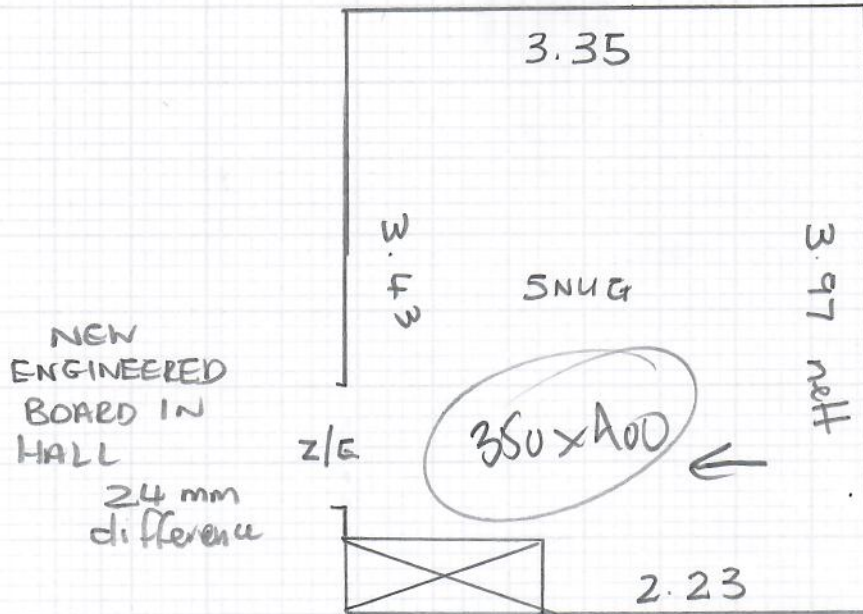

Job No: R19356  
Name: KAKALETRI  
Address: 201 SOUTH PARK RD  
SW19 8L4  
Tel:  
Sheet: 1 of 1

HANCOCKE 'PUSH'  
Case 8302 WARMSTONE  
350 x 400m