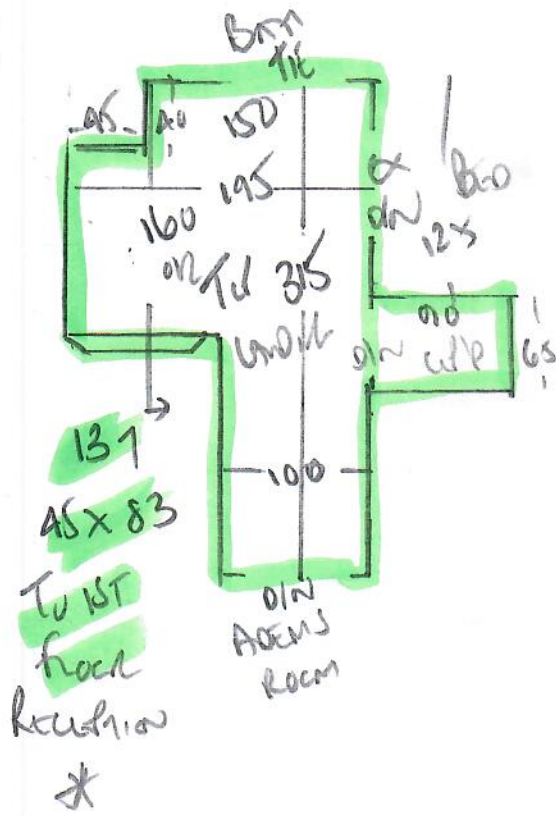

PHASE 2

Job No: R19368
Name: AHMET
Address: 16 NEWSTEAD CLOSE
BANSTEAD
Tel: Smb 2HL
Sheet: 1 of 3

RECEPTION ROOM
WITH CROSS STAIR

PURE ELEGANCE
COCOA TURTLE DUNE

590 x 500

2950m²

~~MATER BEDROOM~~
~~PURE ELEGANCE~~
~~COCOA TURTLE DUNE~~

~~315 x 400~~

~~12600 / 15/3/24~~

~~12600~~

PHASE 2

Job No: R19368
 Name: AZMET
 Address: 16 WILKINSON CLOSE
 BANSTEAD
 Tel: SM6 2HL
 Sheet: 2 of 3

2 x. flights of STAIRS
+ Til LANDING

HAVANA
COVER HAV 27

RAW 475 x 400

19m²

PHASE 2

R19368
 KATHARINE AHMED
 16 UNLUSTED CASE
 BANSTEAD
 SMT 2HL
 3 of 3

UPUT 1mst on
 and ribbon
 Reduce clutter
 Bedroom BAME floors