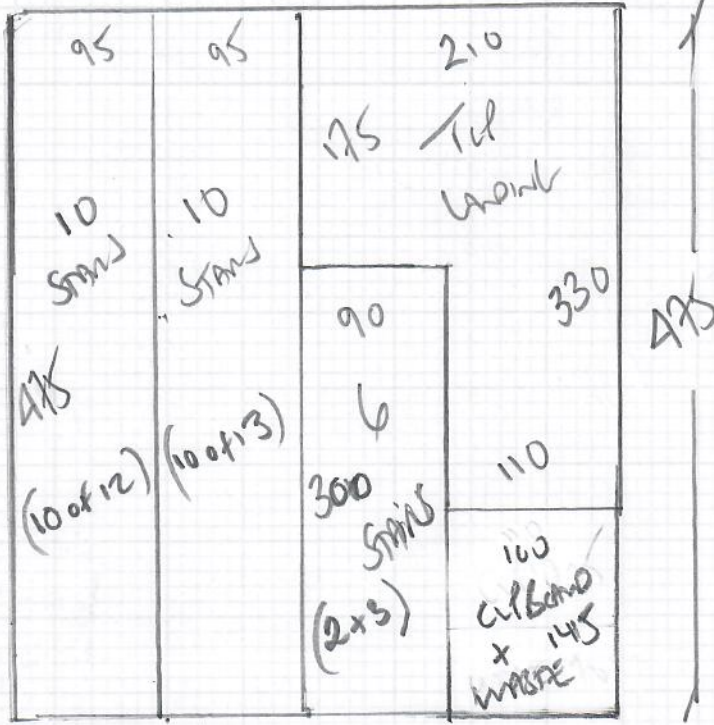

PHASE 2

Job No: R19368
Name: AHMET
Address: 16 NEWSTEAD CLOSE
BANSTEAD
Tel: Smb 2HL
Sheet: 1 of 3

RECEPTION ROOM
WITH CROSS STAIR

PURE ELEGANCE
COCOA TURTLE DUNE

590 x 500

2950m²

~~MATER BEDROOM~~
~~PURE ELEGANCE~~
~~COCOA TURTLE DUNE~~

~~315 x 400~~

~~12600 / 15/3/24~~

~~12600~~

PHASE 2

Job No: R19368
 Name: AZMET
 Address: 16 WILKINSON CLOSE
 BANSTEAD
 Tel: SM6 2HL
 Sheet: 2 of 3

2 x. flights of STAIRS
+ Til LANDING

HAVANA
COVER HAV 27

RAW 475 x 400