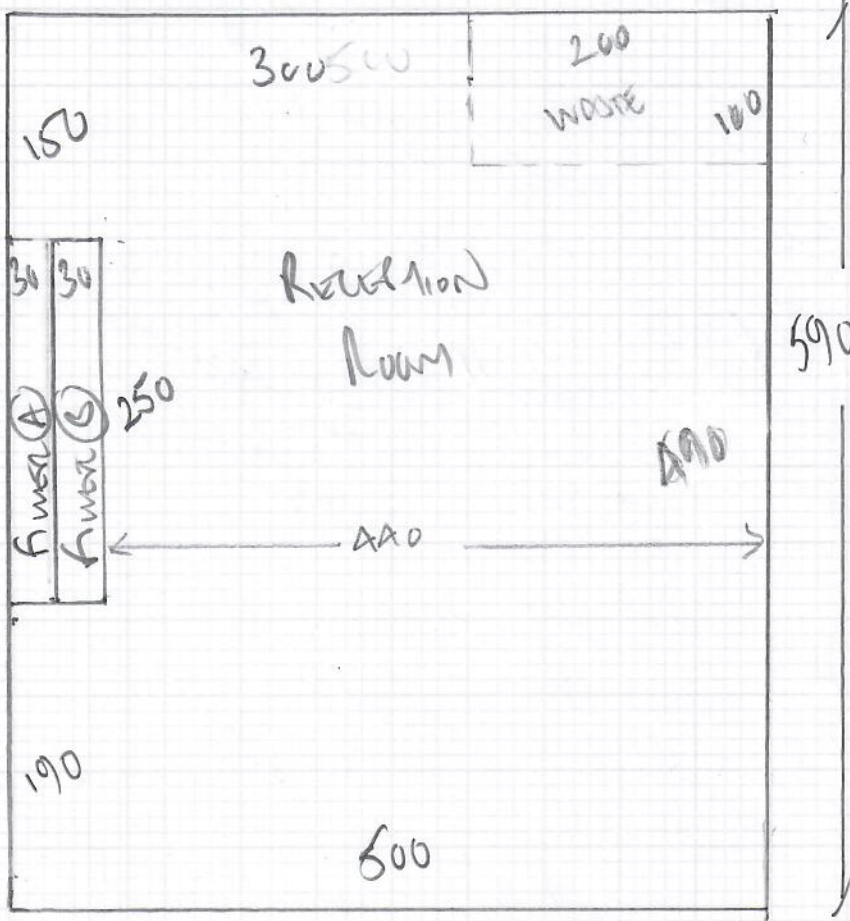

PHASE 2

Job No: R19368
Name: AHMET
Address: 16 NEWSTEAD CLOSE
BANSTEAD
Tel: Smb 2HL
Sheet: 1 of 3

RECEPTION ROOM
WITH CROSS STAIR

PURE ELEGANCE
COCOA TURTLE DUNE

590 x 500

2950m²

~~MATER BEDROOM~~
~~PURE ELEGANCE~~
~~COCOA TURTLE DUNE~~

~~315 x 400~~

~~12600 / 15/3/24~~

~~12600~~

PHASE 2

Job No: R19368
 Name: AZMET
 Address: 16 WILKINSON CLOSE
 BANSTEAD
 Tel: SM6 2HL
 Sheet: 2 of 3

2 x. flights of STAIRS
+ Til LANDING

HAVANA
COVER HAV 27

RAW 475 x 400

19m²

PHASE 2

R19368
 KATHARINE AHMED
 16 UNLUSTED CASE
 BANSTEAD
 SMT 2HL
 3 of 3

UPUT 1mst on
 and ribbon
 Reduce clutter
 Bedroom BAME floors