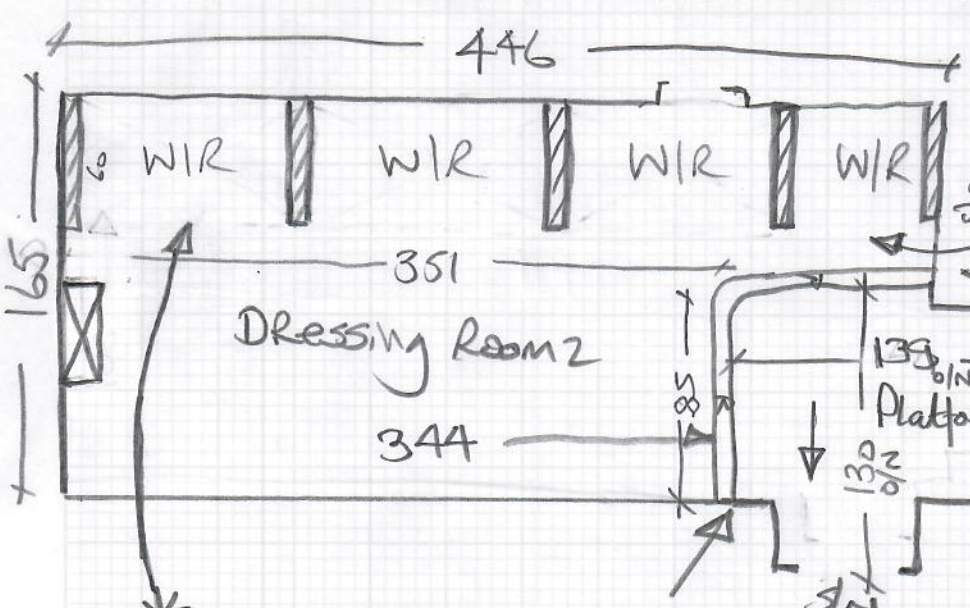

R19373
Accuro Residential

1 of 2

Rare Breeds loop
Col. Flax
Cut Plan ① 240 x 500
= 12m²

Rare Breeds loop
Col. Liner

Cut Plan ② 320 x 500
= 16m²

See Site Manager: MARK Elliott
07708 - 388565

Rare Breeds Loop

Colour Liner

RI9373

Accuro

Residential

up to 15mm gap under skintings in places

Job No:
Name:
Address:
Tel:

2 of 2

Master Ensuite
21mm tile

9mm skin + T/E Render

Fit Lux Pu foam
Ply floor, No u/f
Heating.

Rare Breeds loop

Col. flax

* Restricted Access

Bathroom
Ensuite
15mm tile

Ply floor (No u/f
Heating)

Lay Lux Pu foam

* Run CARPET into
all open Wardrobes

Riser
18x190 Bed
(Sanded Boards)