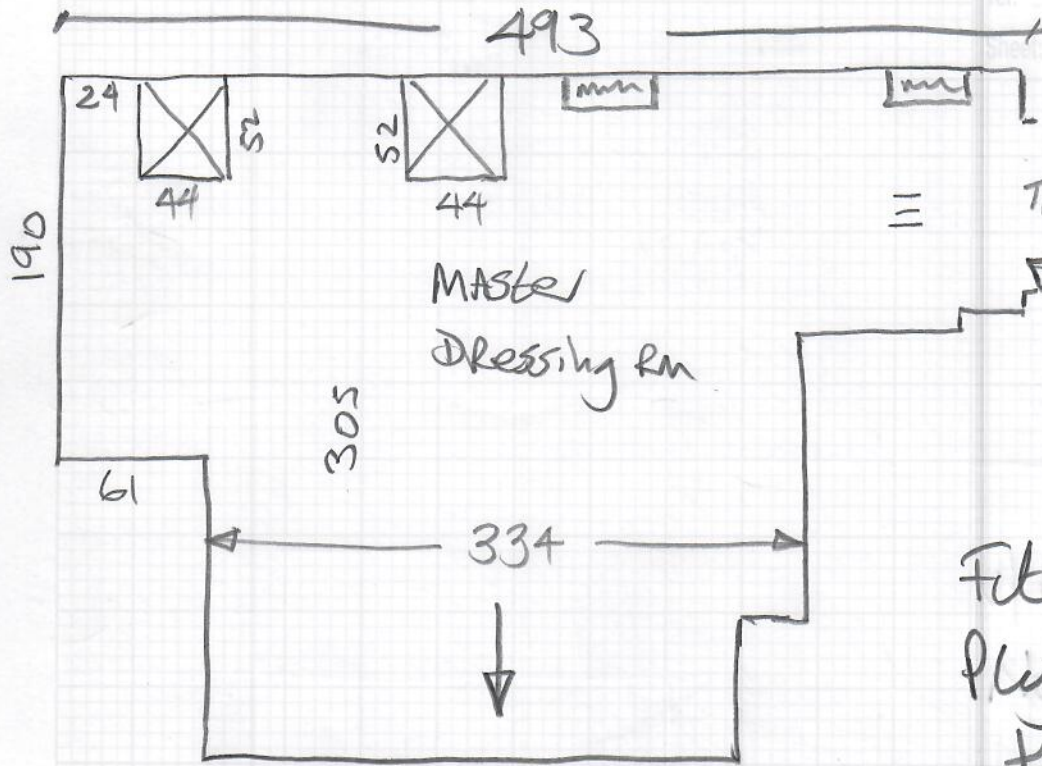

R19373
Accuro Residential

1 of 2

Rare Breeds loop
Col. Flax
Cut Plan ① 240 x 500
= 12m²

Rare Breeds loop
Col. Liner

Cut Plan ② 320 x 500
= 16m²

See Site Manager: MARK Elliott
07708 - 388565

Rare Breeds Loop

Colour Liner

RI9373

Accuro

Residential

up to 15mm gap under skintings in places

Job No:
Name:
Address:
Tel:

2 of 2

Master Ensuite
21mm tile

9mm skin + T/E Render

Fit Lux Pu foam
Ply floor, No u/f
Heating.

Rare Breeds loop

Col. flax

* Restricted Access

Bathroom
Ensuite
15mm tile

Ply floor (No u/f
Heating)

Lay Lux Pu foam

* Run CARPET into
all open Wardrobes

Riser
18x190 Bed
(Sanded Boards)