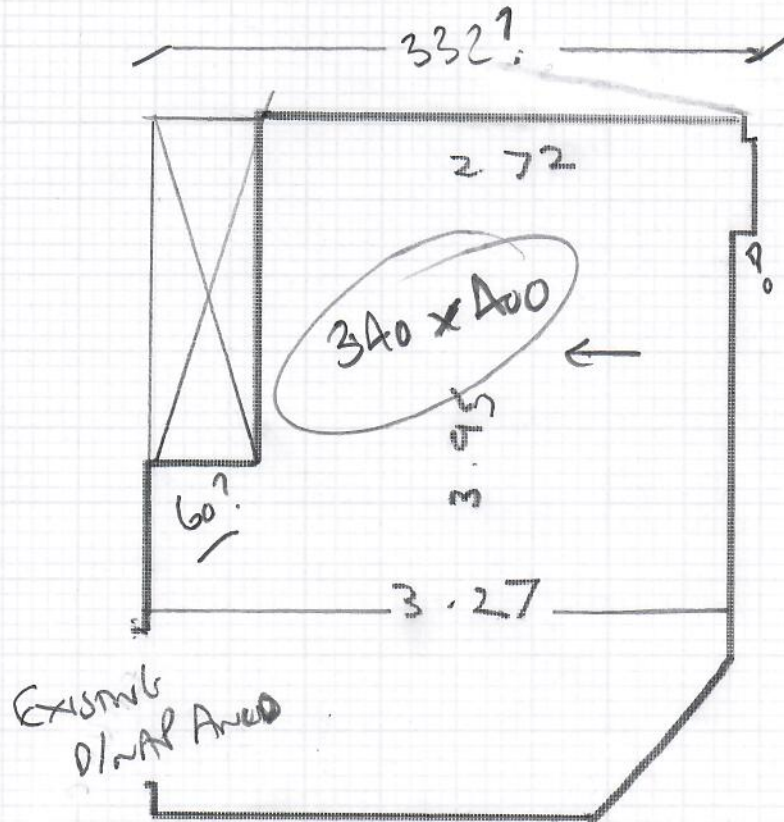

Job No: R19376
Name: MORTON
Address: 11 ELNIE ROAD
SW20 0HH
Tel:
Sheet: 1 of 1

FIRST FLOOR BEDROOM

COSMOPOLITAN TRUST
'REGAL' 5002
Color TENNIS KIE
340 x 400M

* SEE CUSTOMER ON SITE ABOUT RESTRUCTURING *
1st floor LANDING - CHARGE DIRECT TO CUSTOMER
* FOR RE-STRUCTURING COST! *