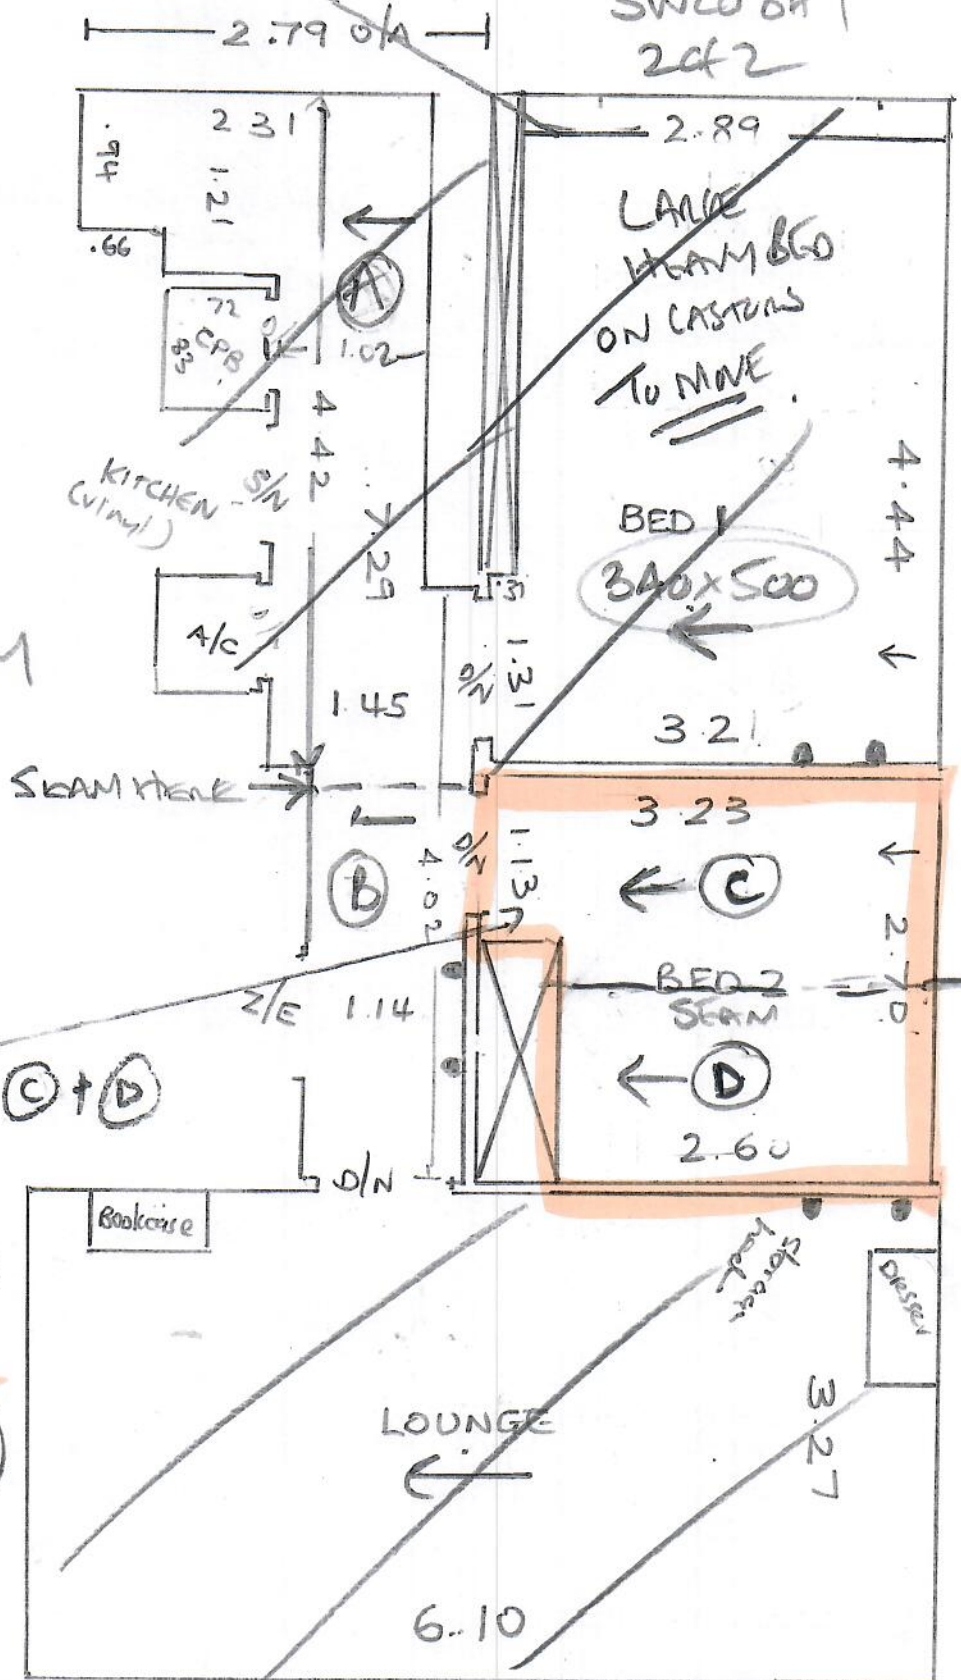

R19378
 HEMMINGS
 11 RAINESDALE LODGE
 DOWNS ROAD
 SW20 8H-1
 1 of 2

HALLWAY
ELEGANZA
 COACH NEGLIA 7107
 PLAN 1 320 x 500

16m²
LOUNGE + 2 BEDS

ELEGANZA
 COACH ARENA 7107
 PLAN 2 625 x 50
 BED 1 340 x 50
285 x 50

48.25m²

Total 64.25m²

Bedroom 2 - Customer has agreed to have seam down middle of room 2 pieces from lounge waste!!
 ALSO - LEAVE ON SIDE 18/6/24 TO BE FITTED AT A LATER DATE
 SEAM TO HALLWAY AS PLAN

HEAVY MATTRESS BED TO MOVE
ON CASTERS!! 2 MEN REQUIRED
SEE CUSTOMER IF PROBLEM TO MOVE!!

R19378
HEMMINGS
11 RAVENSCAR LODGE
DOWNS ROAD
SW20 8H7
2 of 2

REST OF FURNITURE
FITTED 18/6/24
BY DAMIAN + TONY

Bedroom 2 CARPET (C) + (D)
LEFTON SITE
18/6/24 AS TO BE
FITTED AT A LATER DATE
FIT DATE NOW
18/7/24 (PM)