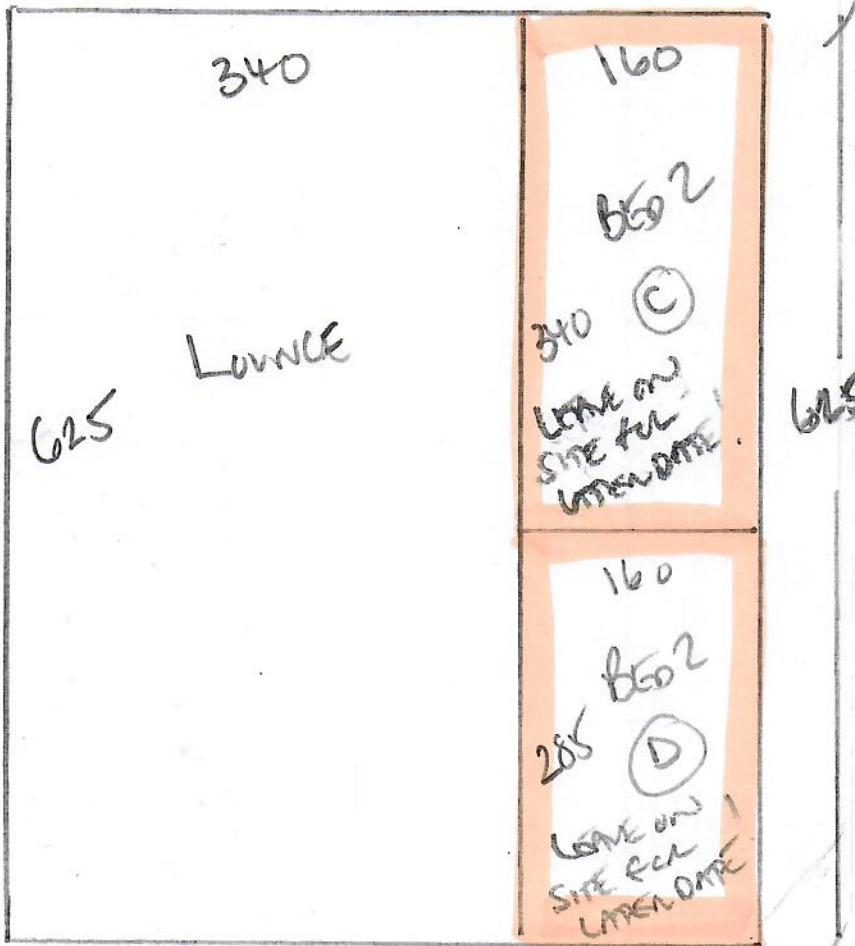

R19378
 HEMMINGS
 11 RAINESDALE LODGE
 DOWNS ROAD
 SW20 8H-1
 1 of 2

HALLWAY
ELEGANZA
 COACH NEGLIA 7107
 PLAN 1 320 x 500

16m²
LOUNGE + 2 BEDS

ELEGANZA
 COACH ARENA 7107
 PLAN 2 625 x 50
 BED 1 340 x 50
285 x 50

48.25m²

Total 64.25m²

Bedroom 2 - Customer has agreed to have seam down middle of room 2 pieces from lounge waste!!
 ALSO - LEAVE ON SIDE 18/6/24 TO BE FITTED AT A LATER DATE
 SEAM TO HALLWAY AS PLAN

HEAVY MATTRESS BED TO MOVE
ON CASTERS!! 2 MEN REQUIRED
SEE CUSTOMER IF PROBLEM TO MOVE!!

R19378
HEMMINGS
11 RAVENSCAR LODGE
DOWNS ROAD
SW20 8H7
2 of 2

REST OF FURNITURE
FITTED 18/6/24
BY DAMIAN + TONY

Bedroom 2 CARPET (C) + (D)
LEFTON SITE
18/6/24 AS TO BE
FITTED AT A LATER DATE
FIT DATE NOW
18/7/24 (PM)