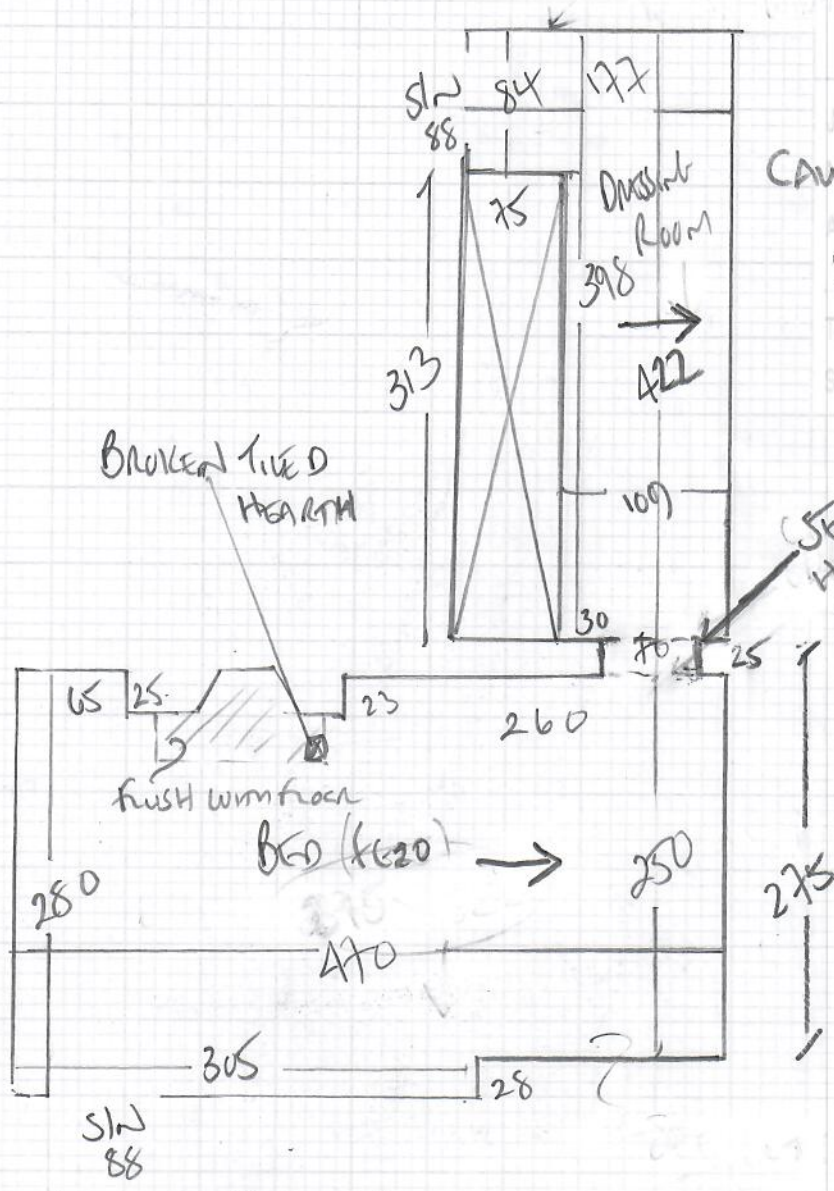

Job No: R19379  
 CAWN / Meadows  
 Address: 2 WHITE Cottage  
 Lower Green West  
 Tel: CIA 3AF  
 Sheet: 1 of 3

NEW ENGLAND  
 Colour Woodstock  
 NE6022 Hardening Stone  
 (with a small 'NE6022' written above 'Hardening Stone')

Plan 600 x 400  
 Bed 2 365 x 400  
 9.65 x 400

38.60m<sup>2</sup>

Job No: R19379  
 CAUNY/MELONS  
 Address: 2 WHITE CORNICE  
 Lower Ground West  
 MITULAM CRA3AF  
 Sheet: 2 of 3

LANDING - SANDER BEANS

LANDING SANDER BEANS

RA - 600 x 400  
 B1 - 2315 x 400  
 M15 - 400

TILES FLUSH WITH FLOOR

Job No: R19379  
CANNY/MEROWS  
Address: 2 WHITE COTTAGE  
LOWER GREEN WEST  
Tel: CRA 3AF  
Sheet: 3 of 3