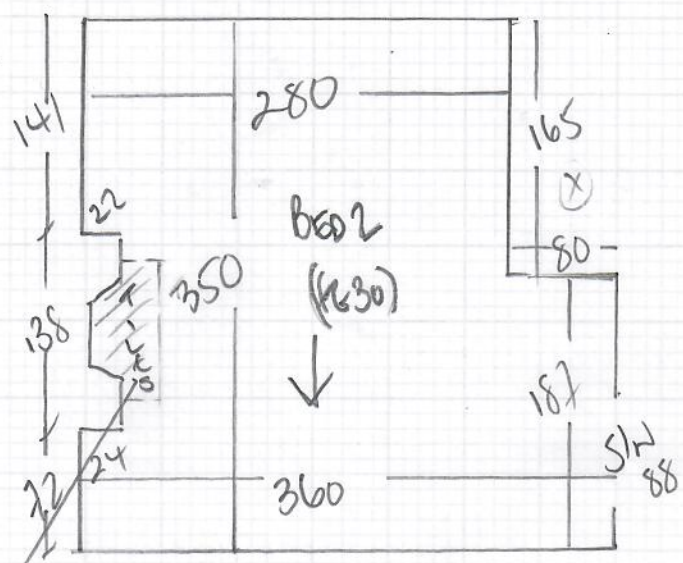

Job No: R19379  
 CAWN / Meadows  
 Address: 2 WHITE Cottage  
 Lower Green West  
 Tel: CIA 3AF  
 Sheet: 1 of 3

NEW ENGLAND  
 Colour Woodstock  
 NE6022 Hardening Stone  
 (with a small 'NE6022' written above 'Hardening Stone')

Plan 600 x 400  
 Bed 2 365 x 400  
 9.65 x 400

38.60m<sup>2</sup>

Job No: R19379  
 CAUNY/MELONS  
 Address: 2 WHITE CORNICE  
 Lower Ground West  
 MITULAM CRA3AF  
 Sheet: 2 of 3

LANDING - SANDER BEANS

LANDING SANDER BEANS

RA - 600 x 400  
 B1 - 2315 x 400  
 M15 - 400

TILES FLUSH WITH FLOOR

Job No: R19379  
CANNY/MEROWS  
Address: 2 WHITE COTTAGE  
LOWER GREEN WEST  
Tel: CRA 3AF  
Sheet: 3 of 3