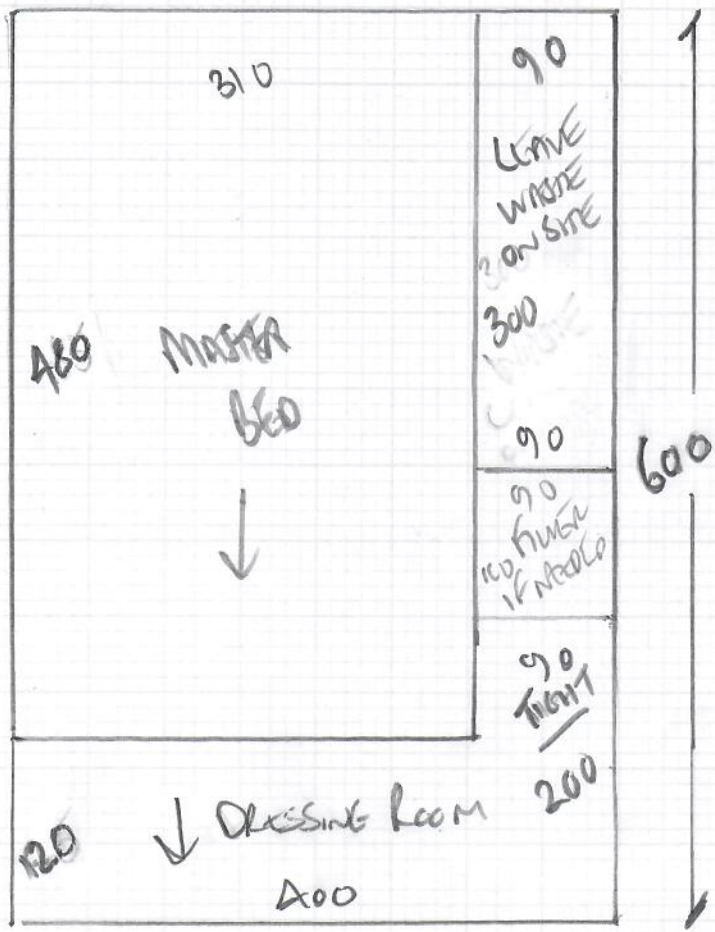

Job No: R19379  
 CAWN / Meadows  
 Address: 2 WHITE Cottage  
 Lower Green West  
 Tel: CIA 3AF  
 Sheet: 1 of 3

NEW ENGLAND  
 Colour Woodstock  
 NE6022 Hardening Stone  
 (with a small 'NE6022' written above 'Hardening Stone')

Plan 600 x 400  
 Bed 2 365 x 400  
 9.65 x 400

38.60m<sup>2</sup>

Job No: R19379  
 CAUNY/MELONS  
 Address: 2 WHITE CORNICE  
 Lower Ground West  
 MITULAM CRA3AF  
 Sheet: 2 of 3

LANDING - SANDER BEANS

LANDING SANDER BEANS

RA - 600 x 400  
 B1 - 2315 x 400  
 M15 - 400

TILES FLUSH WITH FLOOR

Job No: R19379  
CANNY/MEROWS  
Address: 2 WHITE COTTAGE  
LOWER GREEN WEST  
Tel: CRA 3AF  
Sheet: 3 of 3