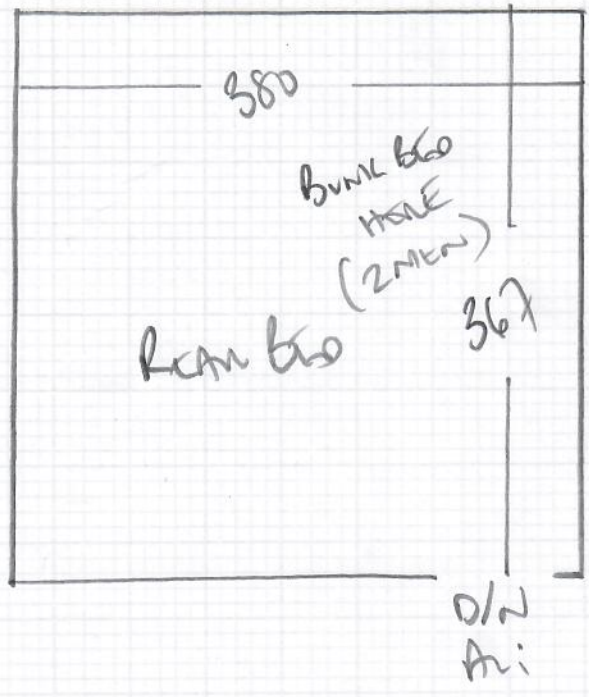

Job No: R19387
Name: ANSTEY
Address: 67 HILLSIDE GDS
WARRINGTON
SM6 9NX
Tel:
Sheet: 1 of 1

First floor REAR BEDROOM

LUNDA
LOW ~~AA~~ LONESTAR
385 x 400
1540m²

UNITS + DISPOSE CH on RUBBER
2 MAN - BUNK BED (MAN BED 3/4/24 PM)

KATIE IS JACKIE BRAD'S DAUGHTER
TO PAY FROM DIRECT for INSTALLATION
(COIN TO SORT CASH for ANSTEY)