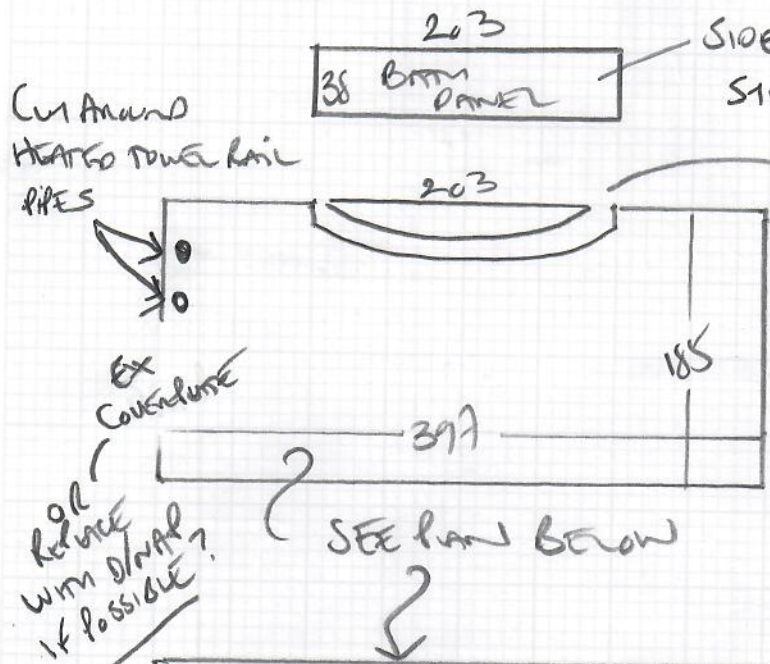

Job No: R19392
 Name: BEAHOUSE
 Address: 27 MCKAY ROAD
 SW20 0H7
 Tel:
 Sheet: 1 of 1

EN-SUITE BATHROOM
TO MASTER BED END

CURVED STEP SIZE
 203 x .36 TREAD
 2.17 x .17 RISE
 CAP + BAND BOUNDED STEP

EN-SUITE bathroom
 SMARTSMAD
 Lior
 Color V50-0720
330 x 400m
1320m²

Playroom
 TARANTO II
 Color TAR-06
310 x 500
550m²