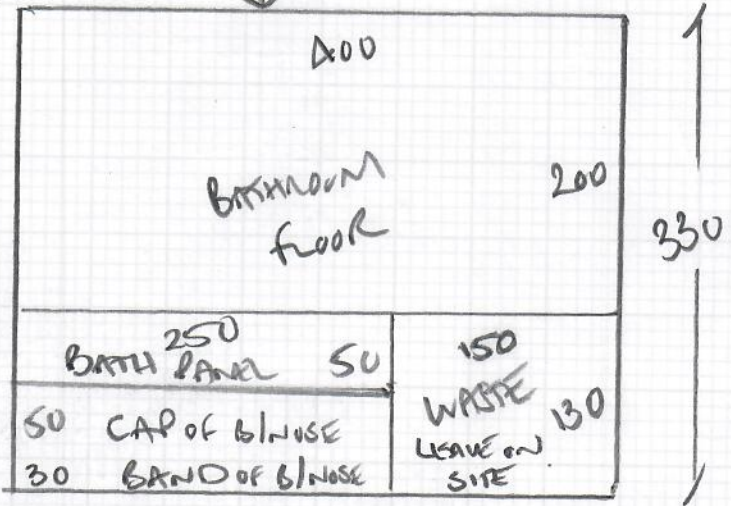

Job No: R19392
 Name: BEAHOUSE
 Address: 27 MCKAY ROAD
 SW20 0H7
 Tel:
 Sheet: 1 of 1

EN-SUITE BATHROOM
TO MASTER BED END

CURVED STEP SIZE
 203 x .36 TREAD
 2.17 x .17 RISE
 CAP + BAND BOUNDED STEP

EN-SUITE bathroom
 SMARTSMAD
 Lior
 Color V50-0720
330 x 400m
1320m²

Playroom
 TARANTO II
 Color TAR-06
310 x 500
550m²