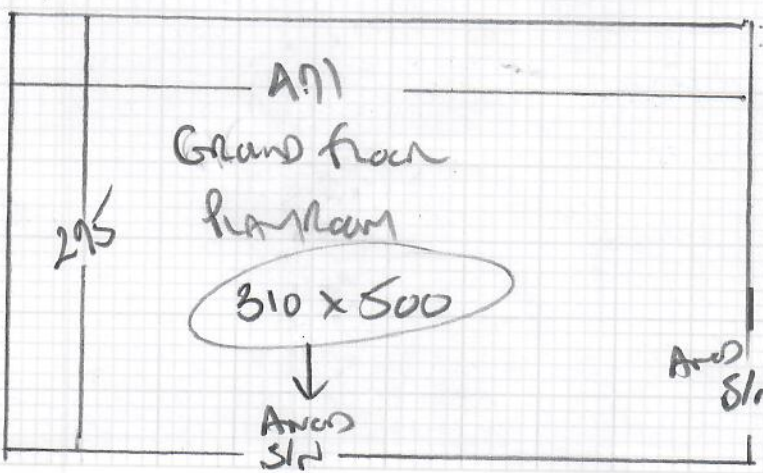

Job No: R19392
 Name: BEAHOUSE
 Address: 27 MCKAY ROAD
 SW20 0H7
 Tel:
 Sheet: 1 of 1

EN-SUITE BATHROOM
TO MASTER BED END

CURVED STEP SIZE
 203 x .36 TREAD
 2.17 x .17 RISE
 CAP + BAND BOUNDED STEP

EN-SUITE bathroom
 SMARTSMAD
 Lior
 Color V50-0720
330 x 400m
1320m²

Playroom
 TARANTO II
 Color TAR-06
310 x 500
550m²