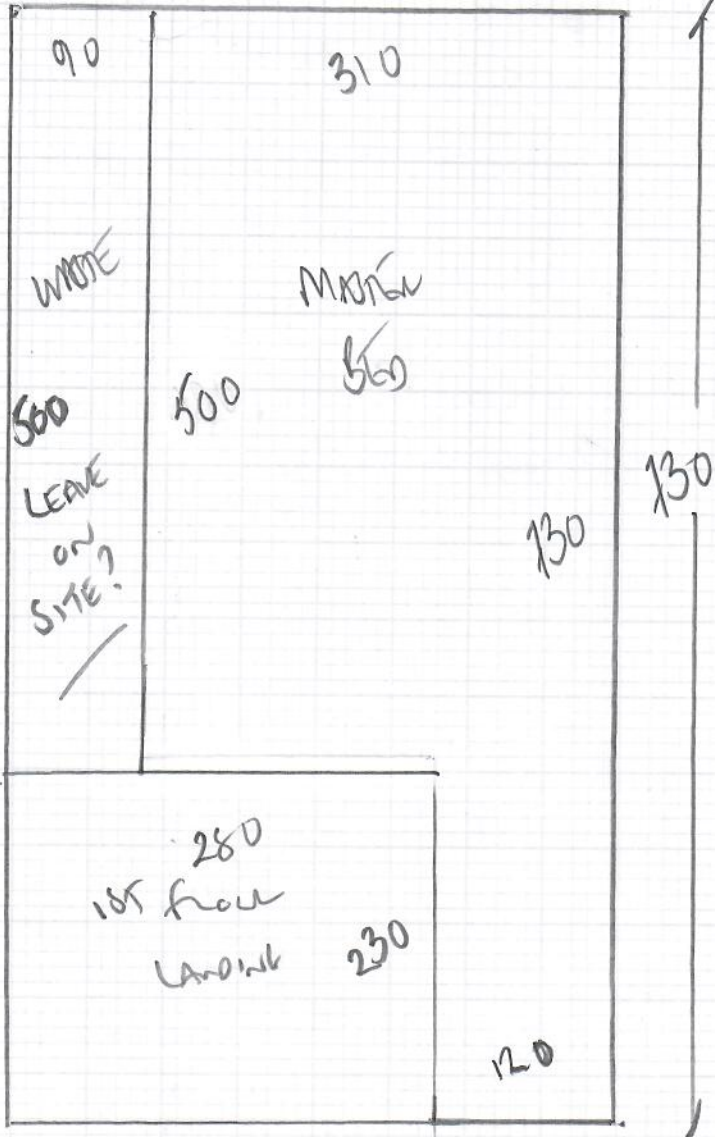

Job No: R19403
Name: Willis
Address: Kingwood
ELMGRAVE LEAD
Tel: K11 3HS
Sheet: 1 of 4

Master Bedroom +
1st floor Landing

DATA
Colour 51130 of reference

RAW 130 x 400

2920m²

State Bedroom

Scarf

Colour 51130 of reference

260 x 500

13m²

Job No: R19A03
 Name: Willis
 Address: 'Kinkwood'
 ELMBREVE ROAD
 Tel: K11 3HB
 Sheet: 2 of 4

1st floor of STAIRS
ONLY

HAVANA
 Colour HAV-24

RA 200 x 400
8m²

STAIRS

Job No: R19403
Name: Willis
Address: