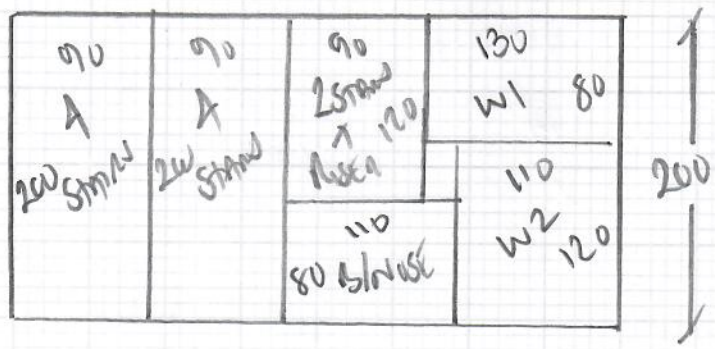

Job No: R19403
Name: Willis
Address: Kingwood
ELMGRAVE LEAD
Tel: K11 3HS
Sheet: 1 of 4

Master Bedroom +
1st floor Landing

DATA
Colour 51130 of reference

RAW 130 x 400

2920m²

State Bedroom

Scarf

Colour 51130 of reference

260 x 500

13m²

Job No: R19A03
 Name: Willis
 Address: 'Kinkwood'
 ELMBREVE ROAD
 Tel: K11 3HB
 Sheet: 2 of 4

1st floor of STAIRS
ONLY

HAVANA
 Colour HAV-24

RA 200 x 400
8m²

STAIRS

Job No: R19403
Name: Willis
Address: