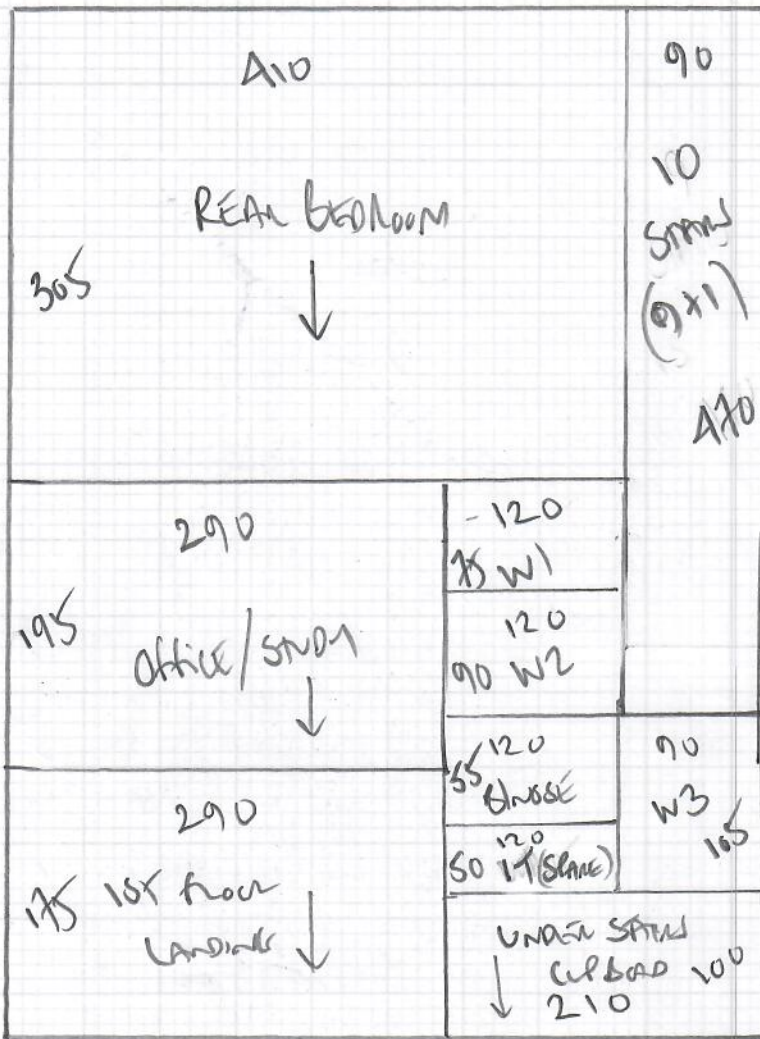

Job No: R19A08
 Name: MAIN
 Address: 27 MENTEN HAU GONG
 SW20 8SN
 Tel:
 Sheet: 1 of 2

SOUL
 Colour 99 CHARCOAL

Run 675 x 500
 front bed 325 x 500
 Landing 375 x 500
1375 x 500

6875m²