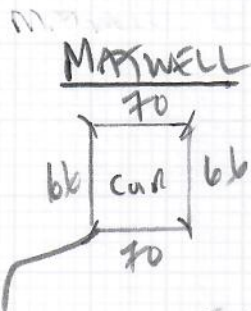

Job No: R19410
 Name: MAGEE
 Address: 34 KENNIN ROAD
 RAYNES PARK
 SW20 8TR
 Tel:
 Sheet: 1 of 2

STAIRS + LANDINGS
1st floor to ground floor

CHARRER BEEBEE DEUXE
 COLOR OF CINNAMON

PLAN 625 X 400

25M²

AN DECORANS TUBE
 D29 ANTIQUE BRONZE
 50 90MM
 BIGGER LIP ANTIQUE BRONZE
 FOR MATWELL
 10 90MM + 10 270MM
 25MM WIDTH X 1250MM DEEP
 INTO MATWELL.

mrcarpet
 Job No: R19A10
 Name: MAGEE
 Address: 34 KENWYN ROAD
 SW20 8TR
 Tel:
 Sheet: 2 of 2

EXISTING MAXWELL EDGE

IS 25mm WIDE x 16mm DIA
 INTO MAXWELL.
 EXISTING MAX IS NEW!

NEW MAXWELL EDGE

REQUESTED - ANTIQUE BRONZE

BIGGER LIP?

- W1 60 x 81
- W2 76 x 106
- W3 70 x 73
- 77
- 45 x 77
- W4 62 x 86
- W5 75 x 108
- W6 65 x 76
- *

- TO GLF HALL
- BLN 42 x 90
 - ↑ 111
 - 42 x 76
 - W9 67 x 73
 - W8 76 x 110
 - W7 63 x 90

5 x D20 TIE BOLTS
 IN ANTIQUE BRONZE