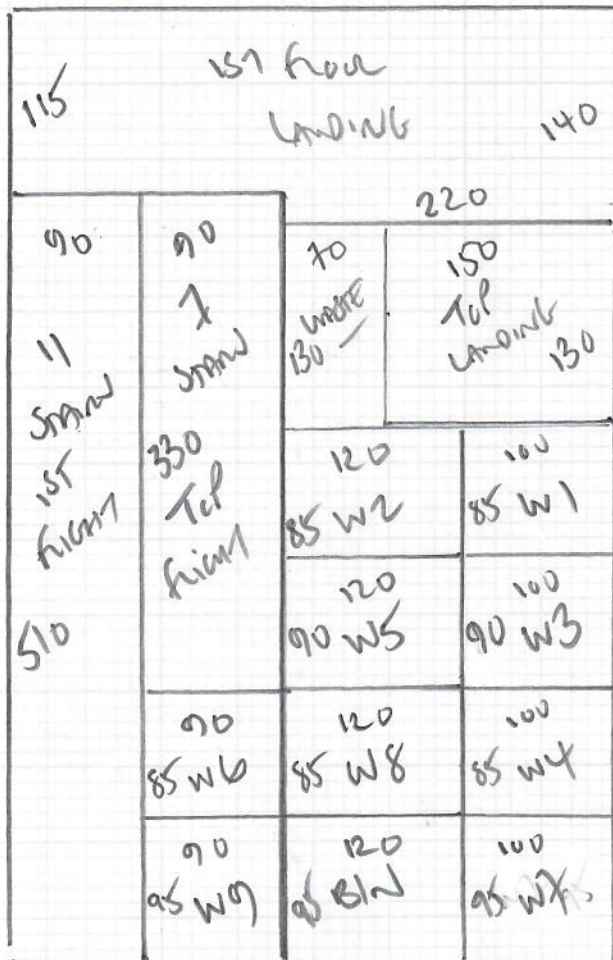

Job No: R19410
 Name: MAGEE
 Address: 34 KENNIN ROAD
 RAYNES PARK
 SW20 8TR
 Tel:
 Sheet: 1 of 2

STAIRS + LANDINGS
1st floor to ground floor

CHARRER BEEBEE DEUXE
 COLOR OF CINNAMON

PLAN 625 X 400

25M²

AN DECORANS TUBE
 D29 ANTIQUE BRONZE
 50 90MM
 BIGGER LIP ANTIQUE BRONZE
 FOR MATWELL
 10 90MM + 10 270MM
 25MM WIDTH X 1250MM DEEP
 INTO MATWELL.

mrcarpet
 Job No: R19A10
 Name: MAGEE
 Address: 34 KENWYN ROAD
 SW20 8TR
 Tel:
 Sheet: 2 of 2

EXISTING MAXWELL EDGE

IS 25mm WIDE x 16mm DIA
 INTO MAXWELL.
 EXISTING MAX IS NEW!

NEW MAXWELL EDGE

REQUESTED - ANTIQUE BRONZE

BIGGER LIP?

- W1 60 x 81
- W2 76 x 106
- W3 70 x 73
- 77
- 45 x 77
- W4 62 x 86
- W5 75 x 108
- W6 65 x 76
- *

- TO GLF HALL
- BLN 42 x 90
 - ↑ 111
 - 42 x 76
 - W9 67 x 73
 - W8 76 x 110
 - W7 63 x 90

5 x D20 TIE BOLTS
 IN ANTIQUE BRONZE