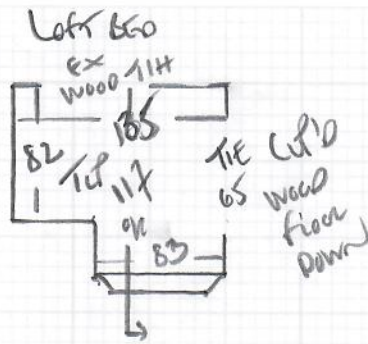

Job No: R19410
 Name: MAGEE
 Address: 34 KENNIN ROAD
 RAYNES PARK
 SW20 8TR
 Tel:
 Sheet: 1 of 2

STAIRS + LANDINGS
1st floor to ground floor

CHARRER BEEBEE DEUXE
 COLOR OF CINNAMON

PLAN 625 X 400

25M²

AN DECORANS TUBE
 D29 ANTIQUE BRONZE
 50 90MM
 BIGGER LIP ANTIQUE BRONZE
 FOR MATWELL
 10 90MM + 10 270MM
 25MM WIDTH X 1250MM DEEP
 INTO MATWELL.

mrcarpet
 Job No: R19A10
 Name: MAGEE
 Address: 34 KENWYN ROAD
 SW20 8TR
 Tel:
 Sheet: 2 of 2

EXISTING MAXWELL EDGE

IS 25mm WIDE x 16mm DIA
 INTO MAXWELL.
 EXISTING MAX IS NEW!

NEW MAXWELL EDGE

REQUESTED - ANTIQUE BRONZE

BIGGER LIP?

- W1 60 x 81
- W2 76 x 106
- W3 70 x 73
- 77
- 45 x 77
- W4 62 x 86
- W5 75 x 108
- W6 65 x 76
- *

- TO GLF HALL
- BLN 42 x 90
 - ↑ 111
 - 42 x 76
 - W9 67 x 73
 - W8 76 x 110
 - W7 63 x 90

5 x D20 TIE BOLTS
 IN ANTIQUE BRONZE