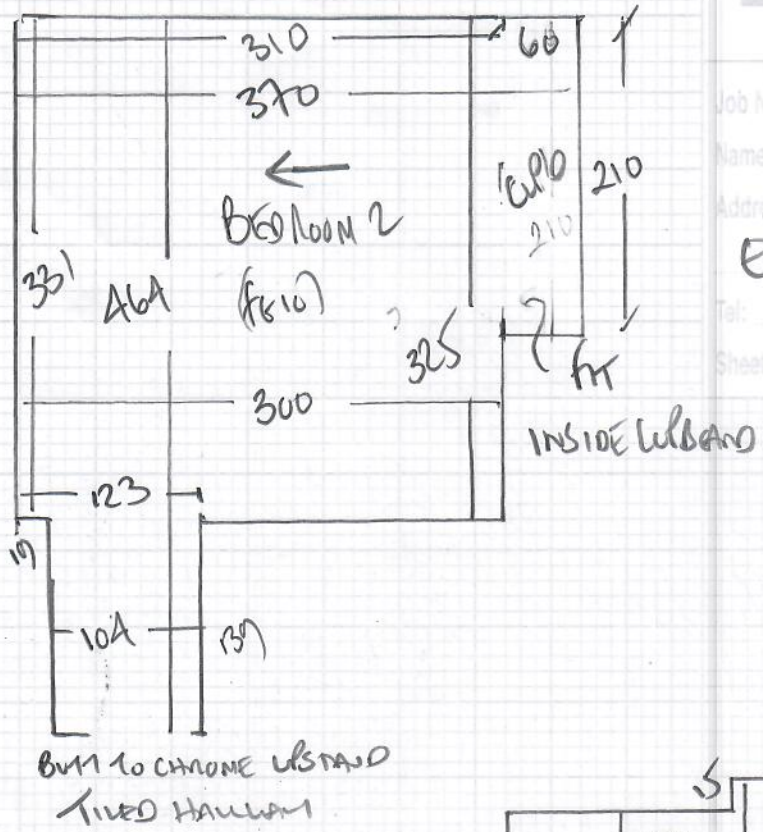

Job No: R19A13
 Name: GARUTI
 Address: 201 Captain House
 CASTLEBAY AVENUE
 Tel: SW18 1JX
 Sheet: 1 of 2

2 BEDROOMS

VIBORG
 Coral VIB-005
 (OFFICE)

935 PLAN 935 x 500

4675m²

795 x 400
 400 x 200
 125 x 400
 Sum

Job No: R19A13
 Name: GARRETT
 Address: 201 COLUMBIAN HOUSE
 EASTFIELD AVENUE
 SW18 1JX
 Sheet: 2 of 2

SEE Cutting Plan
935 x 500
 for Bedroom 2