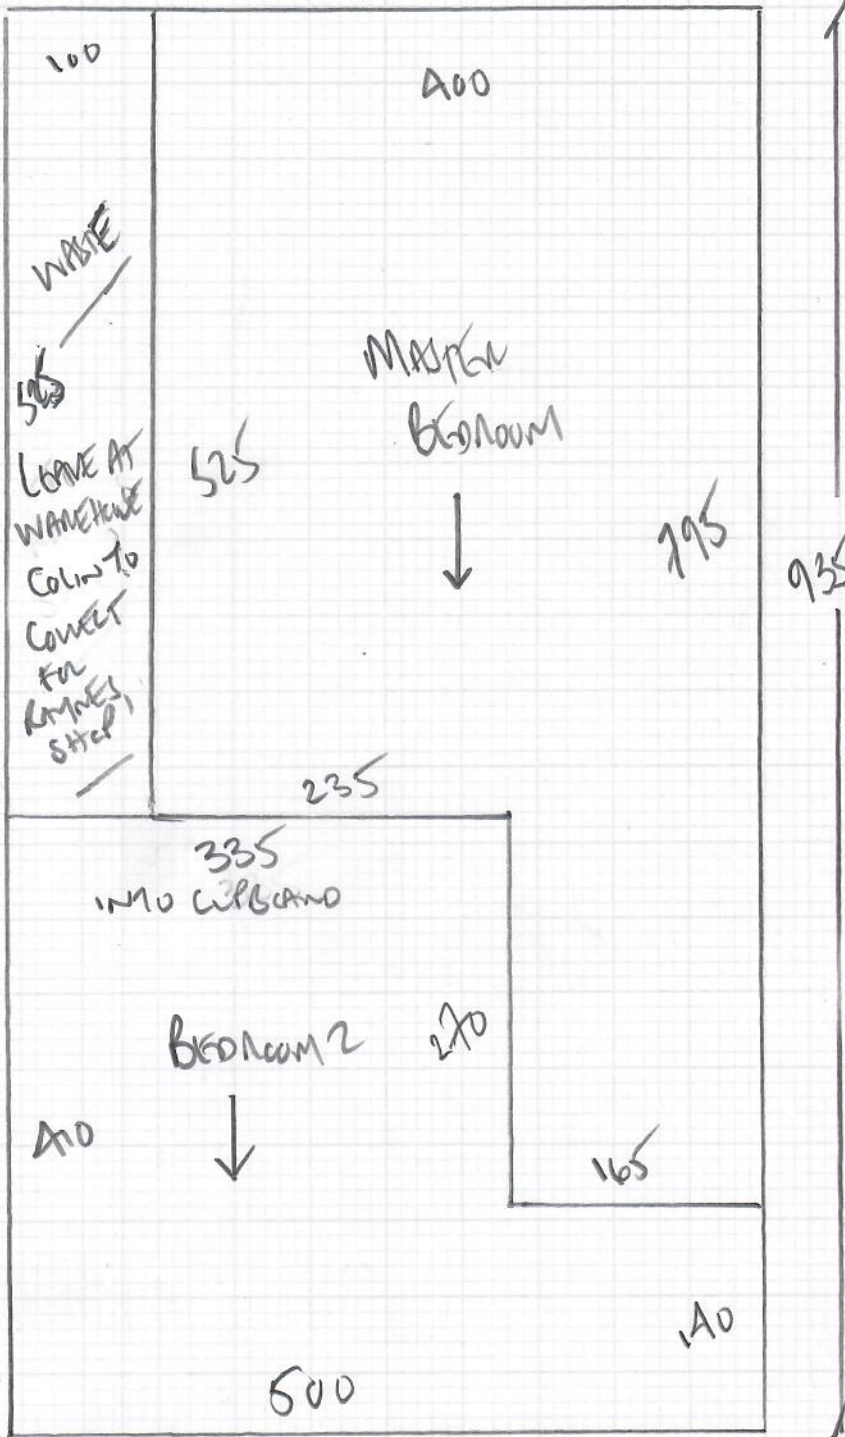

Job No: R19A13
 Name: GARUTI
 Address: 201 Captain House
 CASTLEBAY AVENUE
 Tel: SW18 1JX
 Sheet: 1 of 2

2 BEDROOMS

VIBORG
 Coral VIB-005
 (OFFICE)

935 PLAN 935 x 500

4675m²

795 x 400
 400 x 200
 125 x 400
 Sum

Job No: R19A13
 Name: GARRETT
 Address: 201 COLUMBIAN HOUSE
 EASTFIELD AVENUE
 SW18 1JX
 Sheet: 2 of 2

SEE Cutting Plan
935 x 500
 for Bedroom 2