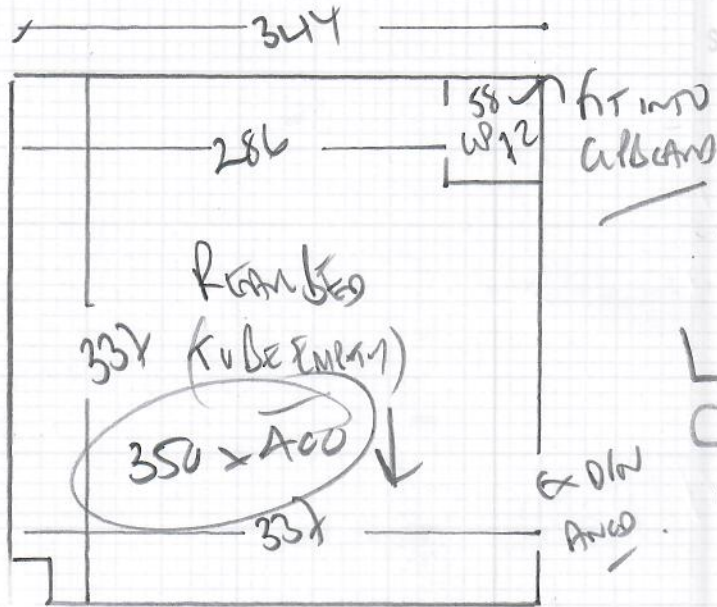

Job No: R19425  
 Name: RANDAM  
 Address: 62 GUYER AVENUE  
 CROA W  
 Tel:  
 Sheet: 1 of 1

Rear Bedroom

Luluwana  
 Coral Lulu  
 Linn 1AWE

350 x 400

14m<sup>2</sup>

Need floorboards

UPHOL + DISPOSE BY CUSTOMER

EXISTING ANCO DINAP TO BE RE-USED

(WILL CHANGE TO A/I WHEN STAIRS/LANDIG REPAIRED)