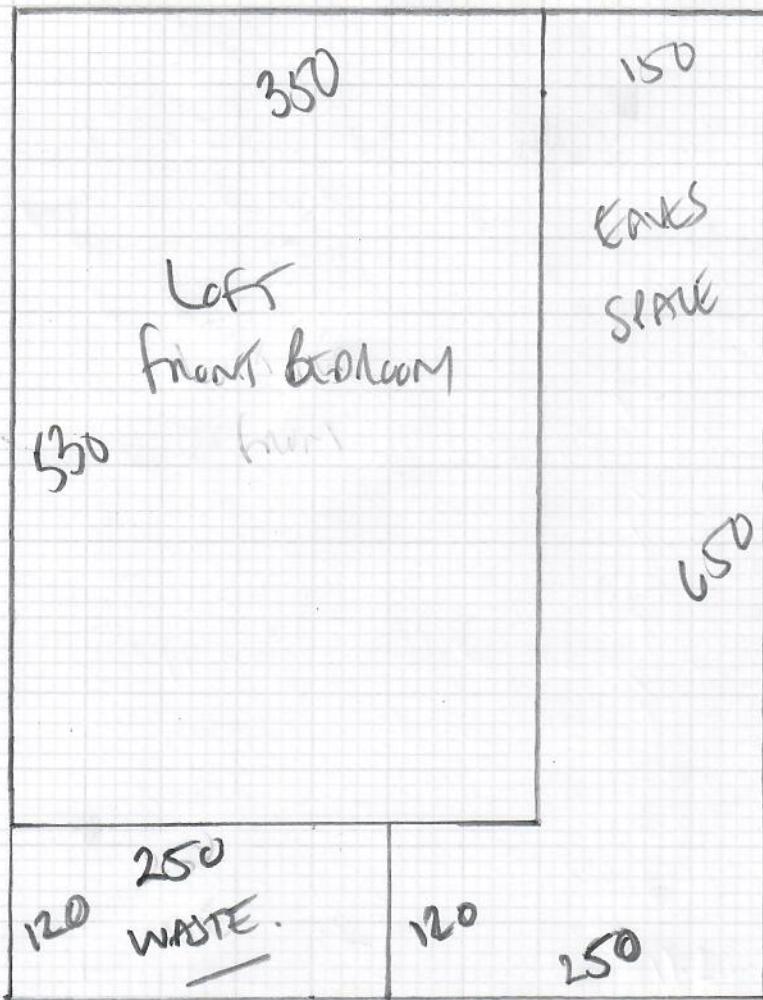

Job No: R19426
Name: HAYNES
Address: 21 OAKWOOD ROAD

Tel: SW20 0PL
Sheet: 1 of 4

STAIRS + LANDINGS

SOLAR TRUST
Carroll Street - ME - NE1

Plan 1 850 x 400

Plan 2 200 x 400

1050 x 400

42m²

Job No: R19426
 Name: HAMMES
 Address: 21 OAKWOOD ROAD
 Tel: SW20 0HL
 Sheet: 2 of 4

2 Bedrooms x
EAKS W/BANDS

LULWARM LWAG

PLAN 650 x 500
32.50m²

REAR BEDROOM 600 x 400
25.60m²