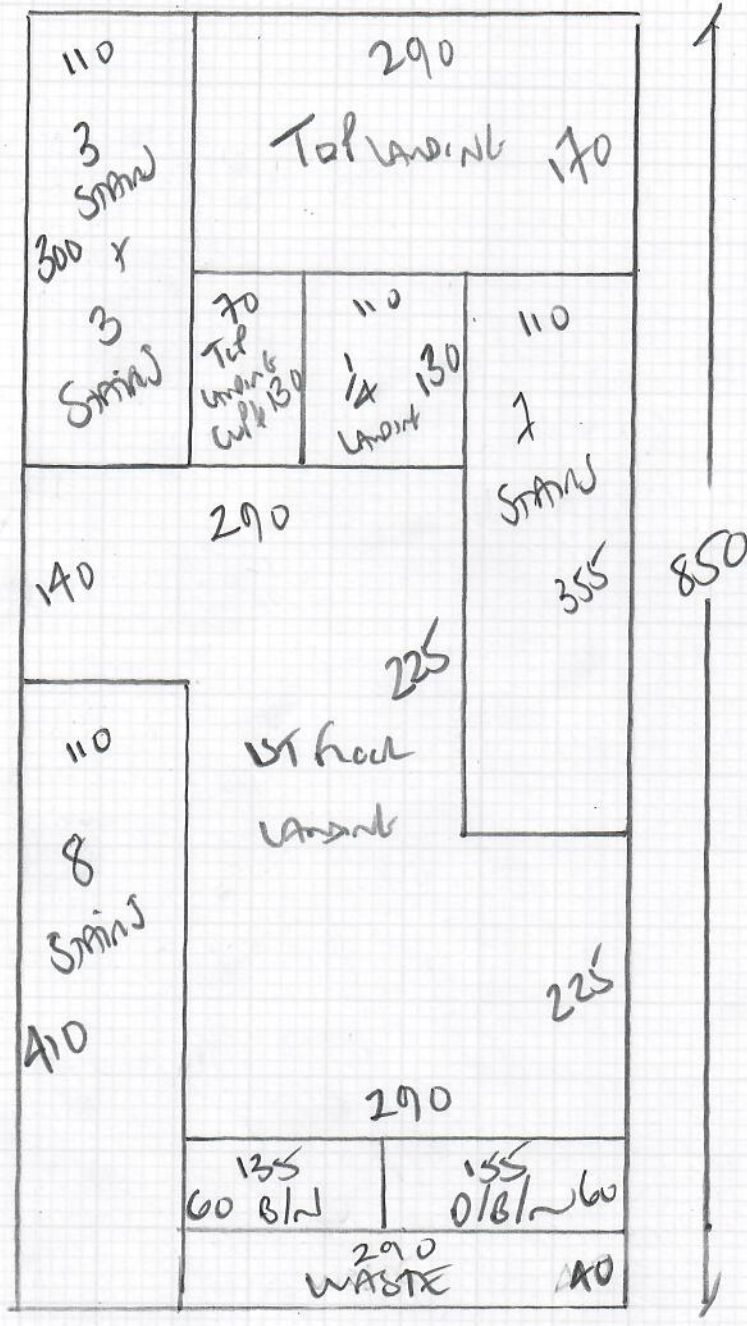

Job No: R19426
Name: HAYNES
Address: 21 OAKWOOD ROAD

Tel: SW20 0PL
Sheet: 1 of 4

STAIRS + LANDINGS

SOLAR TRUST
Carroll Street - ME - NE1

Plan 1 850 x 400

Plan 2 200 x 400

1050 x 400

42m²

Job No: R19426
 Name: HAMMES
 Address: 21 OAKWOOD ROAD
 Tel: SW20 0HL
 Sheet: 2 of 4

2 Bedrooms x
EAKS W/BANDS

LULWARM LWAG

PLAN 650 x 500
32.50m²

REAR BEDROOM 600 x 400
25.60m²