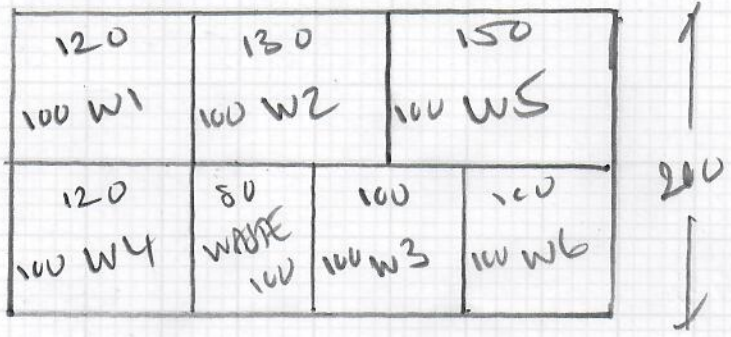

Job No: R19426
Name: HAYNES
Address: 21 OAKWOOD ROAD

Tel: SW20 0PL
Sheet: 1 of 4

STAIRS + LANDINGS

SOLAR TRUST
Carroll Street - ME - NE1

Plan 1 850 x 400

Plan 2 200 x 400

1050 x 400

42m²

Job No: R19426
 Name: HAMMES
 Address: 21 OAKWOOD ROAD
 Tel: SW20 0HL
 Sheet: 2 of 4

2 Bedrooms x
EAKS W/BANDS

LULWARM LWAG

PLAN 650 x 500
32.50m²

REAR BEDROOM 600 x 400
25.60m²