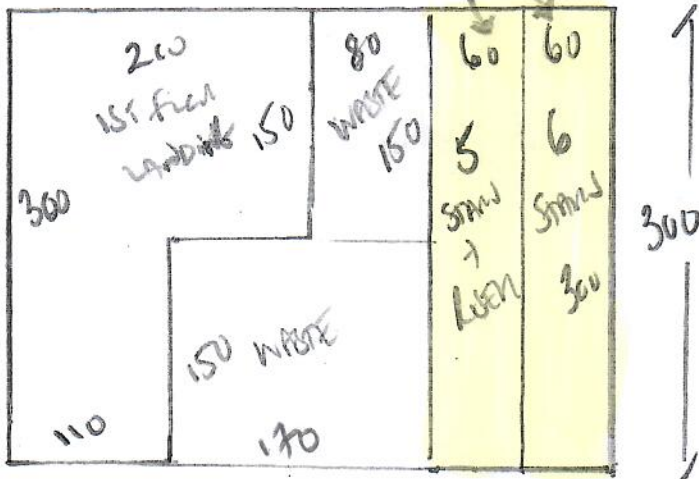

Cut Down Runners +
Send to KASIAS for TAPING

R 19487
Hansen
7 Helwood Case

SWIF OAK
1 of 3

STAIRS + LANDING

CHERRYWOOD TEXTURES
Coral Mist LINEN 163

Run 300 x 400

BINDING TAPE JASPA BASILETMAVE ^{12m²} Coral Indigo
12 LINEAR METRES

Job No: R19AB7
Name: PATTERSON
Address: 7 Hillview Close
Tel: SW7 0AG
Sheet: 2 of 3

2 Bedrooms

Luxury
Carpet LW36

Plan 620 x 400

2480m²

Job No: R19437
Name: PATTERSON
Address: 1 HOLFWOOD CLOSE
OFF BURNESPEAR ROAD
Tel: SW17 0AG
Sheet: 3 of 3

FIT INTO CARBONS