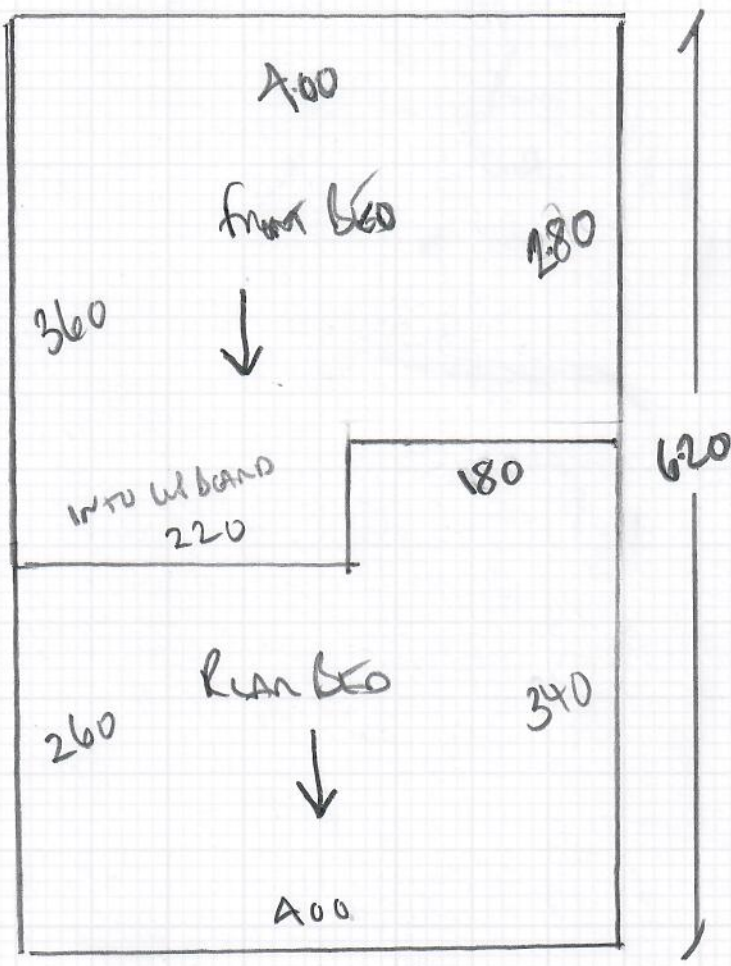

Cut Down Runners +
Send to KASIAS for TAPING

R 19487
Hansen
7 Helwood Case

SWIF OAK
1 of 3

STAIRS + LANDING

CHERRYWOOD TEXTURES
Coral Mist LINEN 163

Run 300 x 400

BINDING TAPE JASPA BASILETMAVE ^{12m²} Coral Indigo
12 LINEAR METRES

Job No: R19AB7
Name: PATTERSON
Address: 7 Hillview Close
Tel: SW7 0AG
Sheet: 2 of 3

2 Bedrooms

Luxury
Carpet LW36

Plan 620 x 400

2480m²

Job No: R19437
Name: PATTERSON
Address: 1 HOLFWOOD CLOSE
OFF BURNESPEAR ROAD
Tel: SW17 0AG
Sheet: 3 of 3

FIT INTO CARBONS