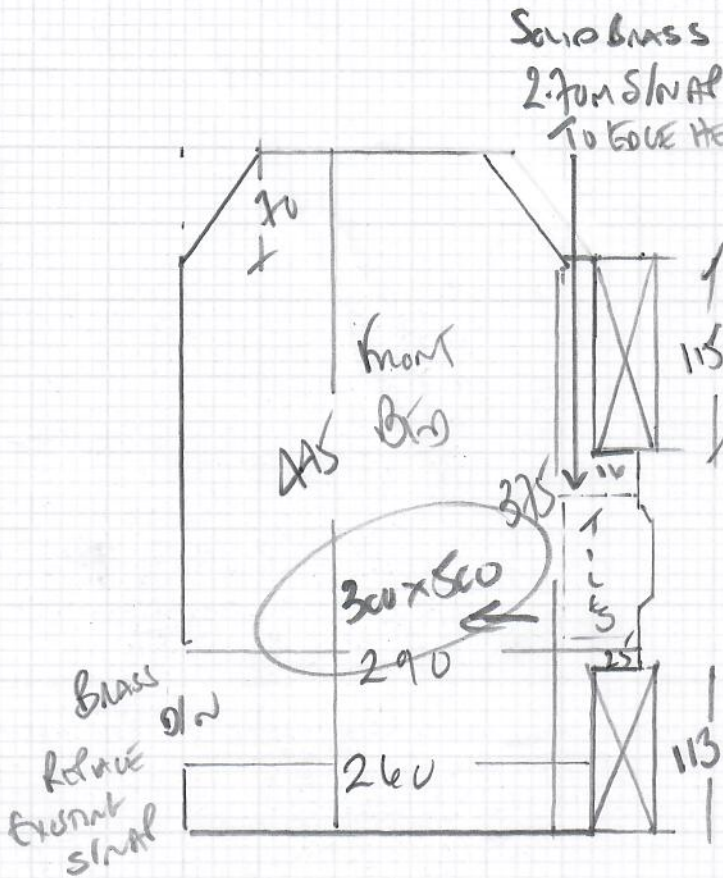

Job No: R1945A
 Name: DONACHIE
 Address: 65 CHASEFIELD RD
 SW17 8LW
 Tel:
 Sheet: 1 of 1

2 Bedrooms

Front Bedroom

MARMO - Colour MAR-002

300 x 500 Amaretto

15m²

Rear Bedroom

MARMO - Colour MAR-006

325 x 400 Velvet

13m²

CONCRETE HEAM
 COVER OVER
 MAYBE SLIGHT RISE AS CONCRETE
 HEAM IS SLIGHTLY HIGHER THAN
 80 FLOORBOARDS
 KNEE HOLE UNDER DESK