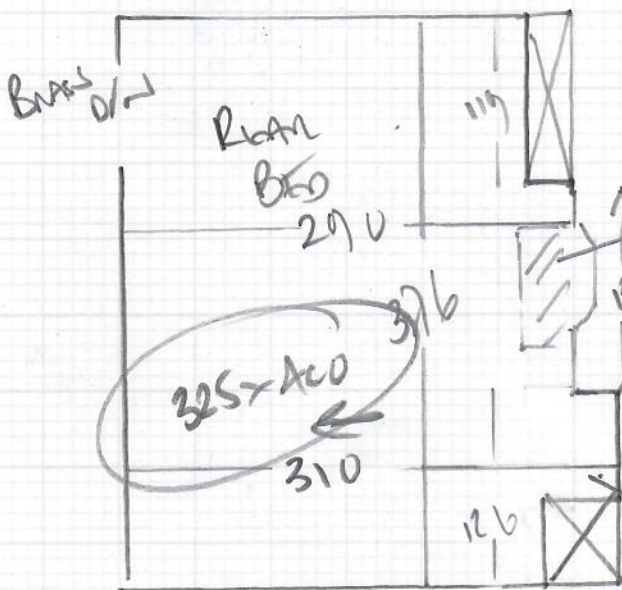

Job No: R1945A
 Name: DONACHIE
 Address: 65 CHASEFIELD RD
 SW17 8LW
 Tel:
 Sheet: 1 of 1

2 Bedrooms

Front Bedroom

MARMO - Colour MAR-002

300 x 500 Amaretto

15m²

Rear Bedroom

MARMO - Colour MAR-006

325 x 400 Velvet

13m²

CONCRETE HEAM
 COVER OVER
 MAYBE SLIGHT RISE AS CONCRETE
 HEAM IS SLIGHTLY HIGHER THAN
 80 FLOORBOARDS
 KNEE HOLE UNDER DESK