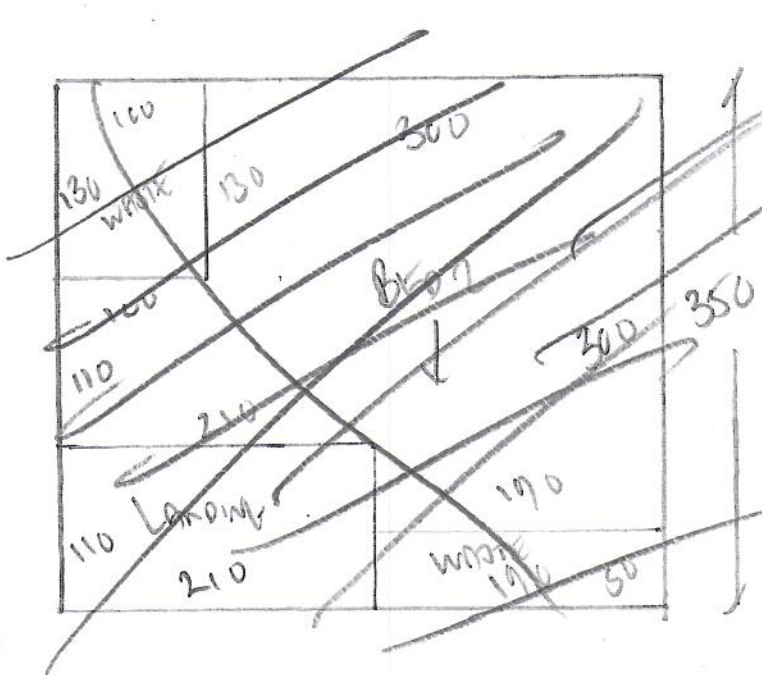

Job No: R19450
 Name: DUGLAS
 Address: 400 Adams Road
 Swiggler
 Tel:
 Sheet: 1 of 2

Master Bg
+ Landing
 Hvosend
 Cover Hvo-117
CABINET
350 x 500

1750m²

RIGAS &
DOUGLAS
ACCORNS ROAD
SWIGLER

2 of 2
NOT DOING
BED 2

Moms funeral AROUND
IN THIS ROOM

Mom DAMAGE ON
THIS LANDING
NEEDS TREATMENT!!

Bathroom
30mm LIVES
THE XSTIM
ON BATH W/SHAP

DIR AS LANDING 900/80

WOOD NOSING
BUT LATER 2017
AS EXISTING

LARGE BED
WITH ROOF BRACKETS!
MUST BE DISMANTLED
PRIOR TO TIME AS
NO CHANCE of them
being ABLE to MOVE it!

These Trust
Cover them up
BED 1 350 x Acc
P/R 350 x Acc
700 x 400

28m²