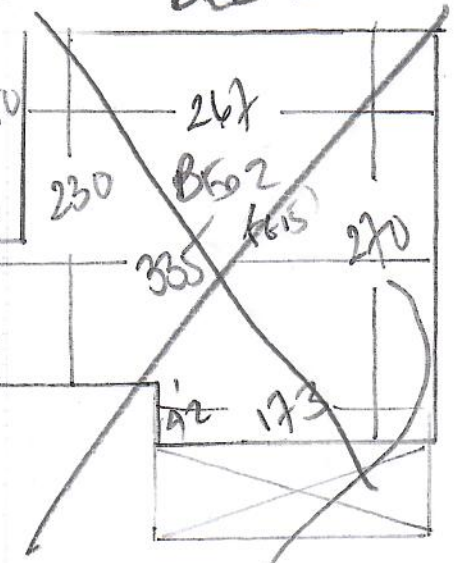

Job No: R19450
 Name: DUGLAS
 Address: 400 Adams Road
 Swiggler
 Tel:
 Sheet: 1 of 2

Master Bg
+ Landing
 Hvosend
 Cover Hvo-117
CABINET
350 x 500

1750m²

RIGAS &
DOUGLAS
ACCORNS ROAD
SWIGLER

2 of 2
NOT DOING
BED 2

Moms funeral AROUND
IN THIS ROOM

Mom DAMAGE ON
THIS LANDING
NEEDS TREATMENT!!

Bathroom
30mm LIVES
THE XSTIM
ON BATH W/SHAP

DIR AS LANDING 900/80

WOOD NOSING
BUT LATER 2017
AS EXISTING

LARGE BED
WITH ROOF BRACKETS!
MUST BE DISMANTLED
PRIOR TO TIME AS
NO CHANCE of them
being ABLE to MOVE it!

These Trust
Cover them up
BED 1 350 x Acc
P/R 350 x Acc
700 x 400

28m²