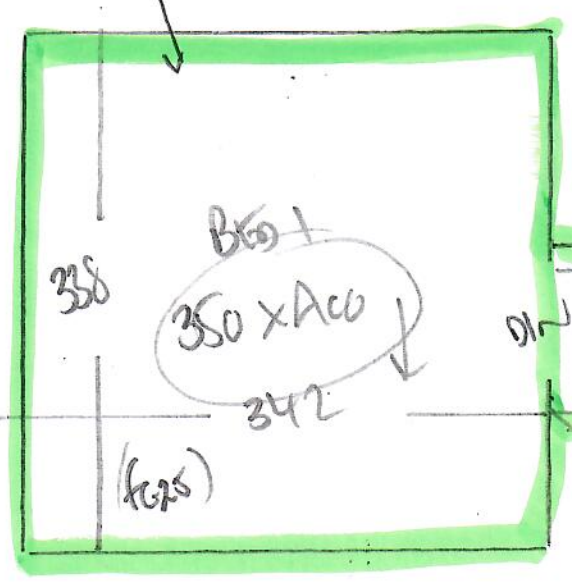

Job No: R19450
 Name: DUGLAS
 Address: 400 Adams Road
 Swiggler
 Tel:
 Sheet: 1 of 2

Master Bg
+ Landing
 Hvosend
 Cover Hvo-117
CABINET
350 x 500

1750m²

RIGAS &
DOUGLAS
ACCORNS ROAD
SWIGLER

2 of 2
NOT DOING
BED 2

Moms funeral AROUND
IN THIS ROOM

Mom DAMAGE ON
THIS LANDING
NEEDS TREATMENT!!

Bathroom
30mm LIVES
THE XSTIM
ON BATH W/SHAP

DIR AS LANDING 900/80

WOOD NOSING
BUT LATER 2017
AS EXISTING

LARGE BED
WITH ROOF BRACKETS!
MUST BE DISMANTLED
PRIOR TO TIME AS
NO CHANCE of them
being ABLE to MOVE it!

These Trust
Cover them up
BED 1 350 x Acc
P/R 350 x Acc
700 x 400

28m²