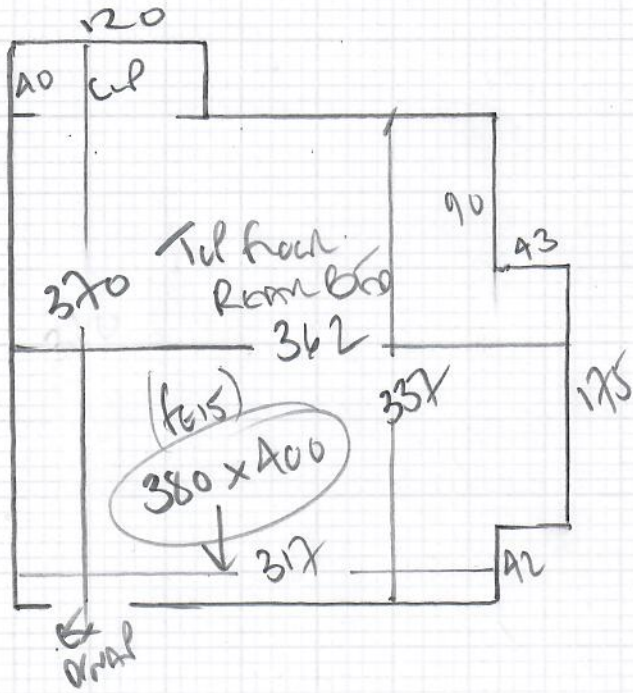

Job No: R19460
 Name: BALDINI
 Add: 8 HENDON AVE
 SUN 8 3JL
 Tel:
 Sheet: of:

Bedroom 2nd floor rear

AFC Wool Berber

Col. Burn 1755

= 380 x 400

15.20m²

Wool floors

UPPER WOOL Laid on PU foam + STEEL
 RE-USE EXISTING ~~---~~ POLISHED CHROME BAR
 FURNITURE f615