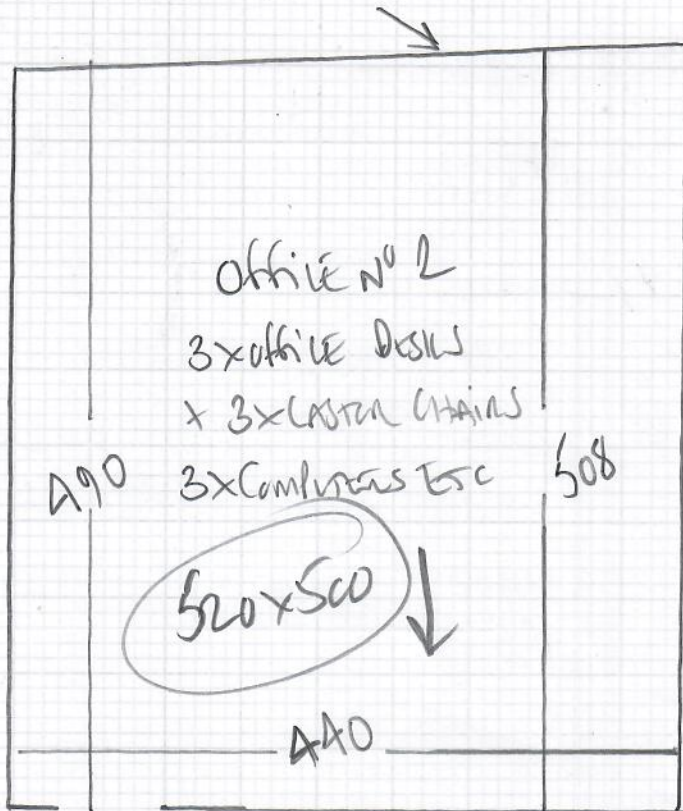

Job No: R19462
 Name: VILLAGE OFFICE
 Address: 60 HIGH STREET
 1st floor office no 2
 Tel: SWIG SEE
 Sheet: 1 of 1

1st floor office
2 MEN TO GET CARPET IN!!

This wall runs out!

Alamo Plus
 Color CINERAMA
 (EASY-23)
520 x 500

26m²

WOOD floor

white 80/20 matt on PU foam S/foam

CUSTOMER TO CLEAR OFFICE ON A SUNDAY AFTERNOON
 FIT CARPET 1ST CALL ON A MONDAY SO THAT OFFICE
 CAN BE USED AS SOON AS POSSIBLE THEREAFTER!