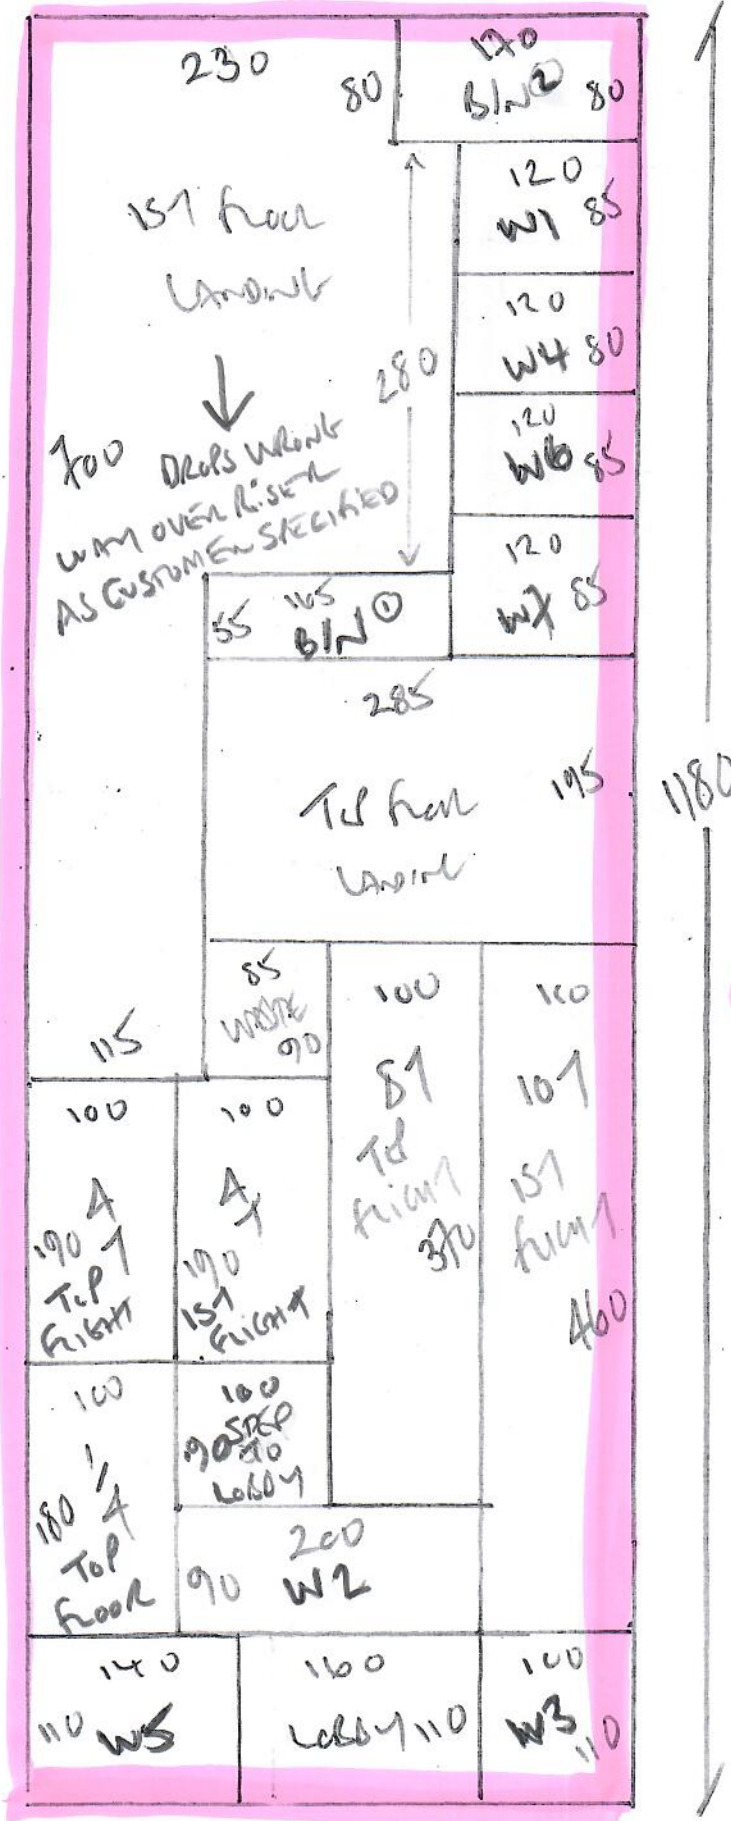

R19467  
DOBELL  
4 LANCAST AVENUE  
SWIS COP

1 of 4

A Bed Room

ELEGANZA

Colour 710720

(SEVINE-SEV-02)

750 Tel front front 600

PLAN 1: 750 x 400

30m<sup>2</sup>

Tel Room 400 x 500

1st Room 400 x 500

1st front 625 x 500

1495 x 500

7475m<sup>2</sup>

STUDY

BROOKLYN

Colour BRU-LUS

320 x 400

1280m<sup>2</sup>

R19467  
 DOBELL  
 A LANBAY AVE  
 SWISS GUP  
 2 of 4

HAVANA  
Coast HAV-25  
Rm 1180 x 400

Ar. 20m<sup>2</sup>

A1

43 x 90

- To HAVE
- ① 45 x 105
  - 81
  - 45 x 87
  - w3 75 x 87
  - w2 85 x 125
  - w1 70 x 103

This Room needs front