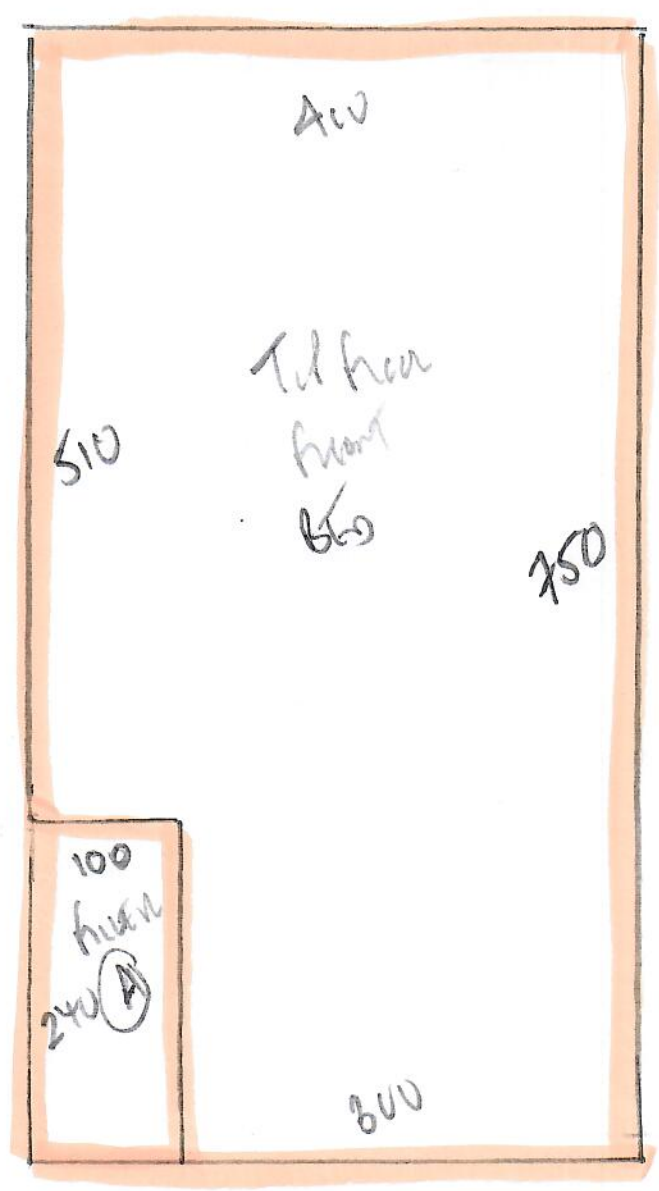

R19467  
DOBELL  
4 LANCAST AVENUE  
SWIS COP

1 of 4

A Bed Room

ELEGANZA

Colour 710720

(SEVINE-SEV-02)

750 Tel front front 600

PLAN 1: 750 x 400

30m<sup>2</sup>

Tel Room 400 x 500

1st Room 400 x 500

1st front 625 x 500

1495 x 500

7475m<sup>2</sup>

STUDY

BROOKLYN

Colour BRU-LUS

320 x 400

1280m<sup>2</sup>

R19467  
 DOBELL  
 A LANBAY AVE  
 SWISS GUP  
 2 of 4

HAVANA  
Coast HAV-25  
Rm 1180 x 400

Ar. 20m<sup>2</sup>

A1

43 x 90

- To HAVE
- ① 45 x 105
  - 81
  - 45 x 87
  - w3 75 x 87
  - w2 85 x 125
  - w1 70 x 103

This Room needs front