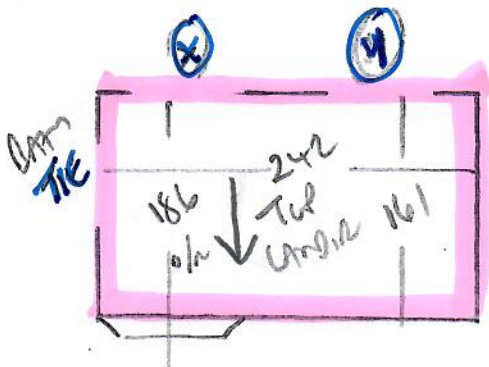

30m<sup>2</sup>

Tel Room 400 x 500

1st Room 400 x 500

1st front 625 x 500

1495 x 500

7475m<sup>2</sup>

STUDY

BROOKLYN

Colour BRU-LUS

320 x 400

1280m<sup>2</sup>

R19467  
 DOBELL  
 A LANBAY AVE  
 SWISS GUP  
 2 of 4

HAVANA  
Coast HAV-25  
Rm 1180 x 400

Ar. 20m<sup>2</sup>

A1

43 x 90

- To HAVE
- ① 45 x 105
  - 81
  - 45 x 87
  - w3 75 x 87
  - w2 85 x 125
  - w1 70 x 103

This Room needs front