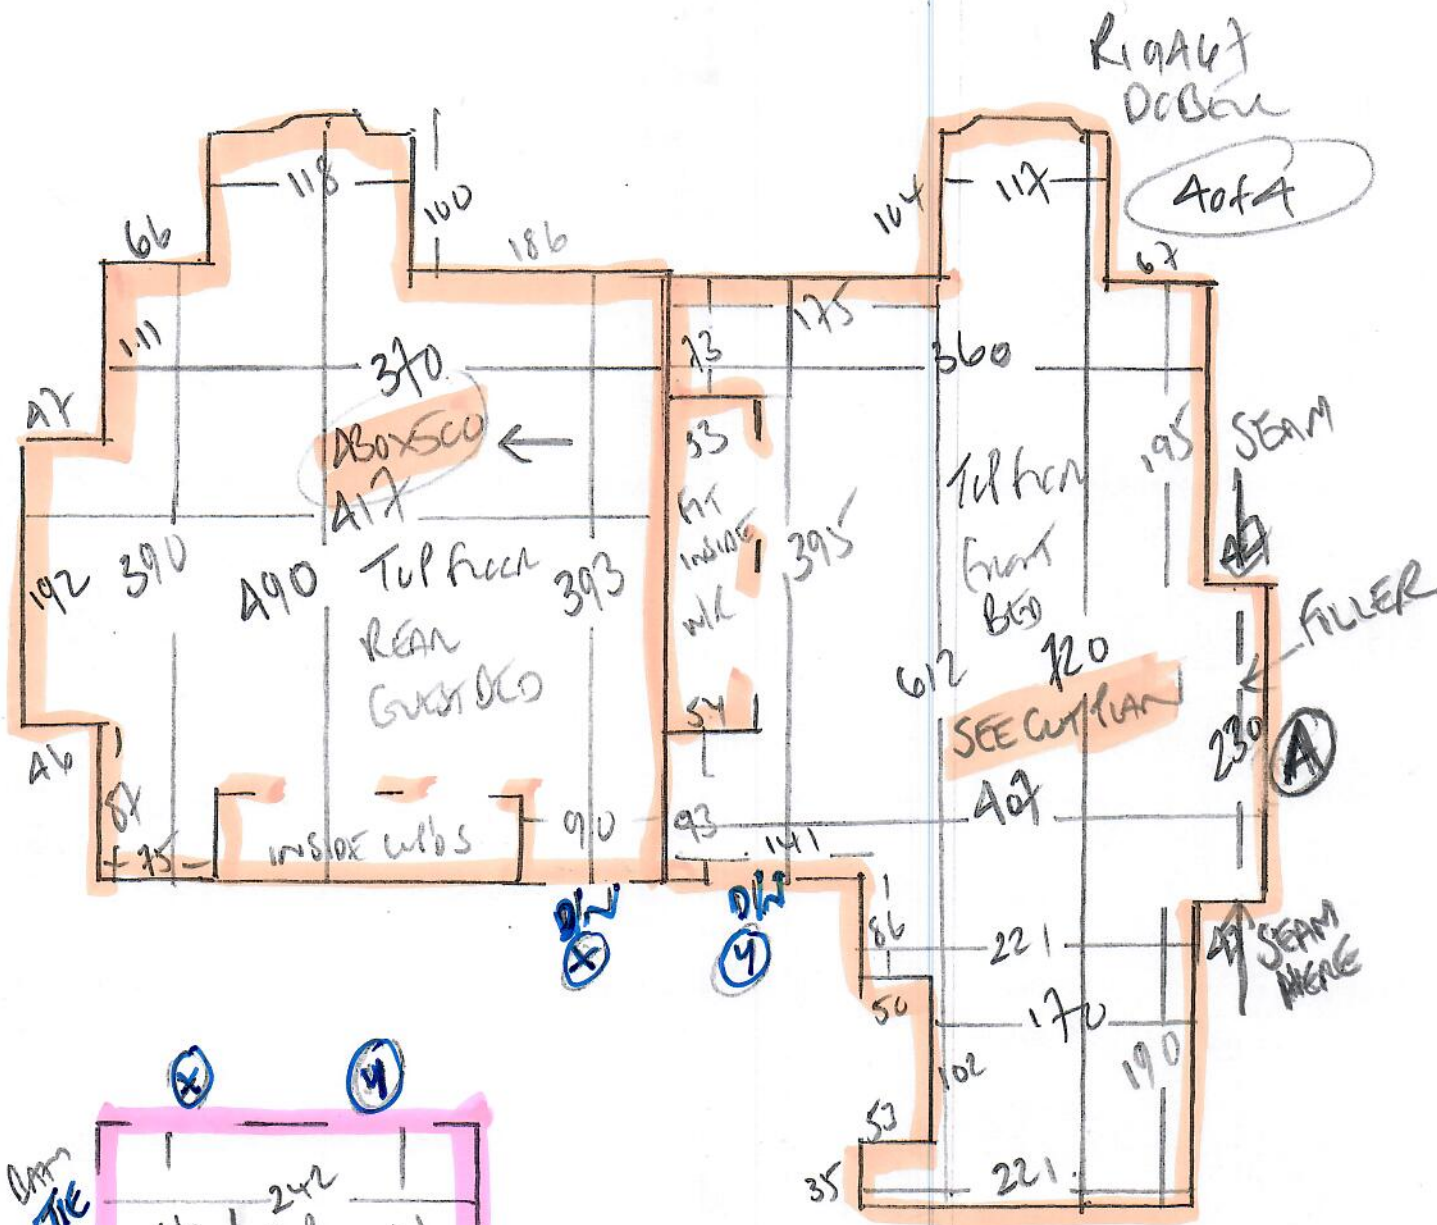

30m<sup>2</sup>

Tel Room 400 x 500

1st Room 400 x 500

1st front 625 x 500

1495 x 500

7475m<sup>2</sup>

STUDY

BROOKLYN

Colour BRU-LUS

320 x 400

1280m<sup>2</sup>

R19467  
 DOBELL  
 A LANBAY AVE  
 SWISS GUP  
 2 of 4

HAVANA  
Coast HAV-25  
Rm 1180 x 400

Ar. 20m<sup>2</sup>

A1

43 x 90

- To HAVE
- ① 45 x 105
  - 81
  - 45 x 87
  - w3 75 x 87
  - w2 85 x 125
  - w1 70 x 103

This Room needs front