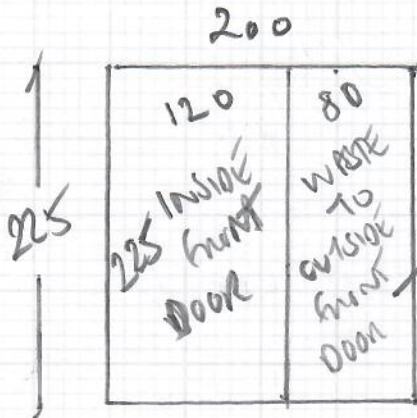

Job No: R19A70  
 Name: BLACKFIELD  
 Address: 3 Windy Gate Close  
 SW19 5TB  
 Tel:  
 Sheet: 1 of 1

Replace Existing CAR MAT  
WITHOUT JOINT PLEASE

CAR MAT AROUND RADIATOR COVER LEG.

CAR MATS NATURAL  
 225 x 200cm

WASTE TO OUTSIDE OF FRONT DOOR  
 POSSIBLY 2 MATS 50 x 90cm WIDE

POSSIBLY 2 MATS 90cm x 50cm  
 FOR OUTSIDE FRONT DOOR  
 CUT FOR CUSTOMER TO PUT  
 OUTSIDE FRONT DOOR -  
 ASK HIM FIRST TO CONFIRM  
 SIZES REQUIRED

COLIN RECOMMENDS 2 MATS  
 50cm x 90cm WIDE AS THIS  
 FIT SIZE OF TILES ON DOORSTEP !!