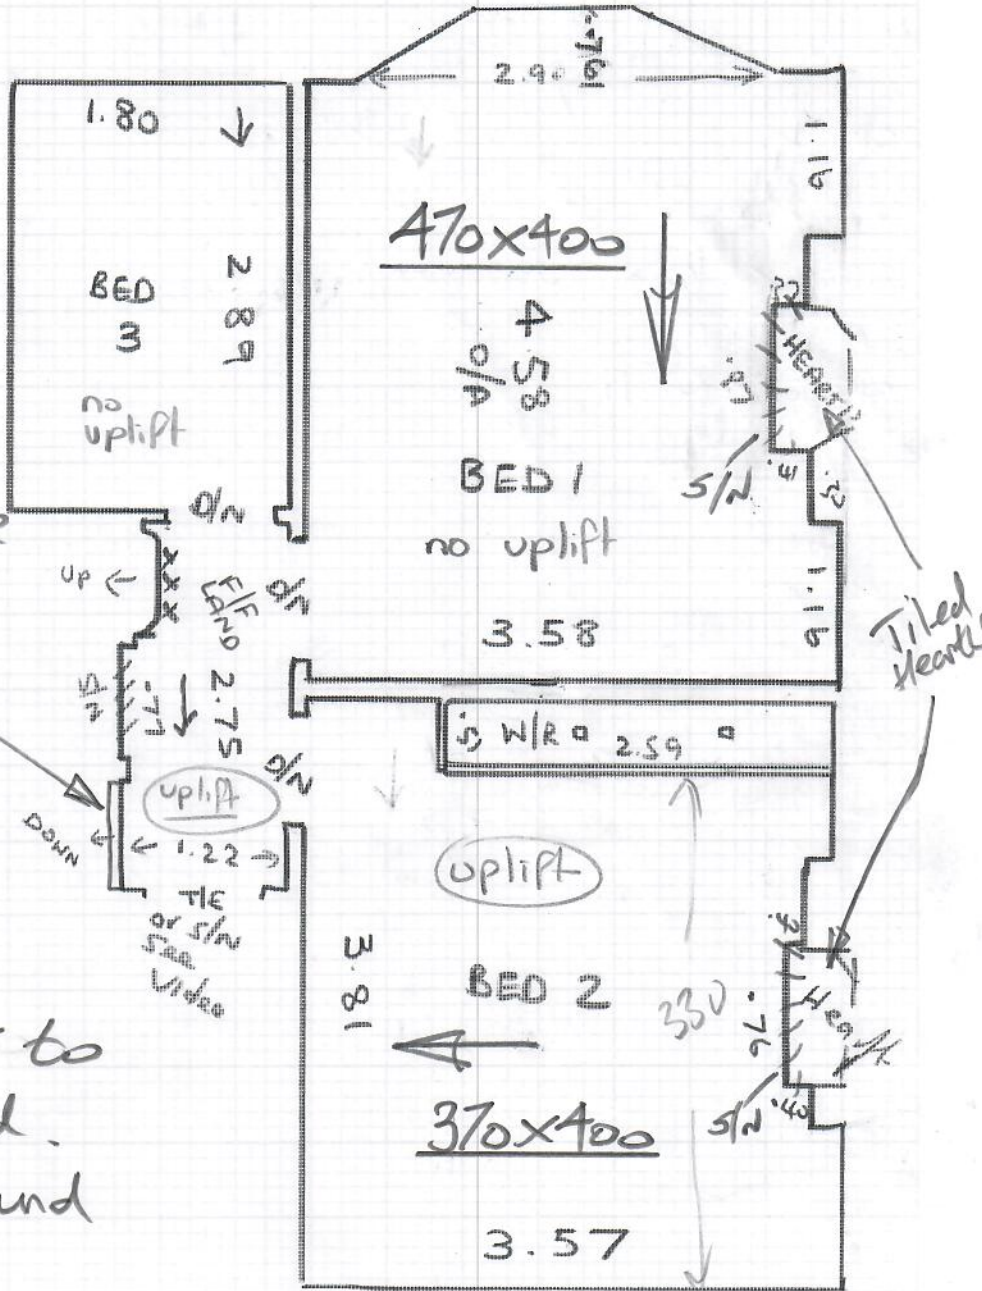

46.60m²

See notes on next page ref: hearths & fit inside w/Robe etc

Requires 2 x 2.70m lengths S/N for hearths
+ 1 x 9.00m length S/N for bannister

PHASE 1

FIRST FLOOR - 3 BEDS + LANDING

Job No: R19482
Name: LOSITSKAYA

Address:
Tel:
Sheet: 2 of 2

Re-use exsle

Finish landing
Carpet under nose
STAIRS to have
Runner at later date

Please Note

* 2 x tiled hearths to be left exposed. Mitre s/nap around each one

* Fit CARPET inside W/robe in back bedroom