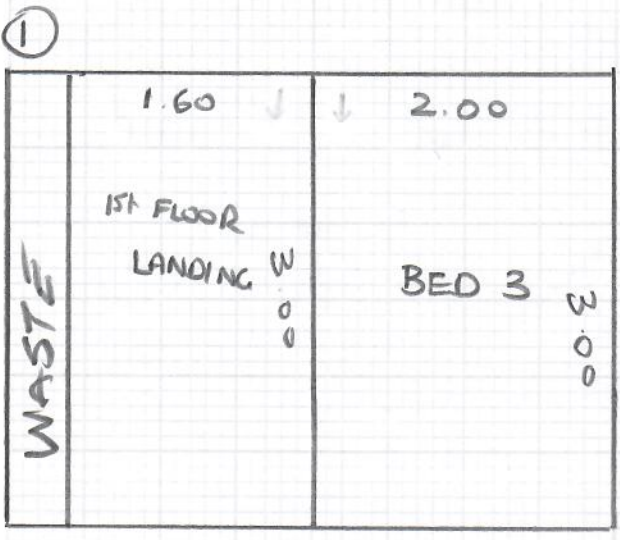

Job No: R19482
Name: LOSITSKAYA

Address: 1 of 2

LULWORTH ELITE
Colour /WE49
(Radiance)

C/PLAN ①

	3.00 x 4.00
1st floor front Bed	4.70 x 4.00
1st floor back Bed	3.70 x 4.00
	<hr/>
	11.40 x 4.00
	= <u><u>45.60m²</u></u>

46.60m²

See notes on next page ref: hearths & fit inside w/Robe etc

Requires 2 x 2.70m lengths S/N for hearths
+ 1 x 9.00m length S/N for bannister

PHASE 1

FIRST FLOOR - 3 BEDS + LANDING

Job No: R19482
Name: LOSITSKAYA

Address:
Tel:
Sheet: 2 of 2

Re-use exsle

Finish landing
Carpet under nose
STAIRS to have
Runner at later date

Please Note

* 2 x tiled hearths to be left exposed. Mitre s/nap around each one

* Fit CARPET inside W/robe in back bedroom