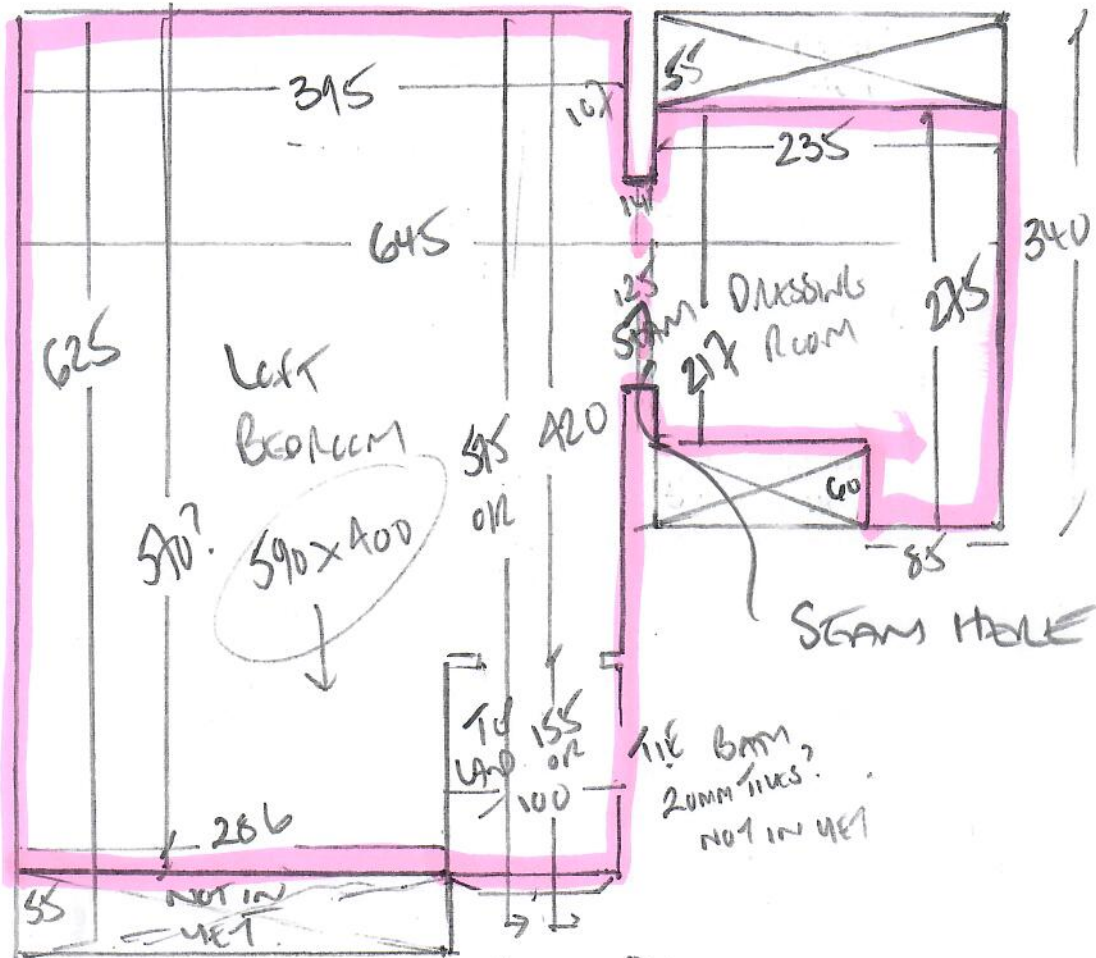

PHASE 3

Left Bed + 1st Landing  
+ Dressing Room

R19483  
 GUNNA

25/9/24

1 of 2

DAISY ELBA  
 CORAN LDB 2338

- 280 Pan 450 x 400
- Left Bed 590 x 400
- front Bed 350 x 400
- Middle Bed 350 x 400
- Rear Bed 355 x 400
- 1st floor Landing 230 x 400
- 2325 x 400

SEE Roll BREAKDOWN  
 Roll ORDERED 2500 x 400

BALANCE 175 x 400 m  
 TO BE CONFIRMED BY CHAS

PHASE 3

25/9/24

R19483  
 1 GUNLA  
 201 SWIM TANK (LAD)  
 SWING SLY

1st floor New 1st Conversion

2 of 2

- W1 70 x 90
  - W2 78 x 106
  - W3 70 x 72
  - G1 45 x 75
  - W4 65 x 85
  - W5 75 x 107
  - W6 68 x 76
  - 17 47 x 79
- WALL FRAMES / PLY  
 NO DOORS HING MET  
 NO UPSTK  
 NO FURNITURE