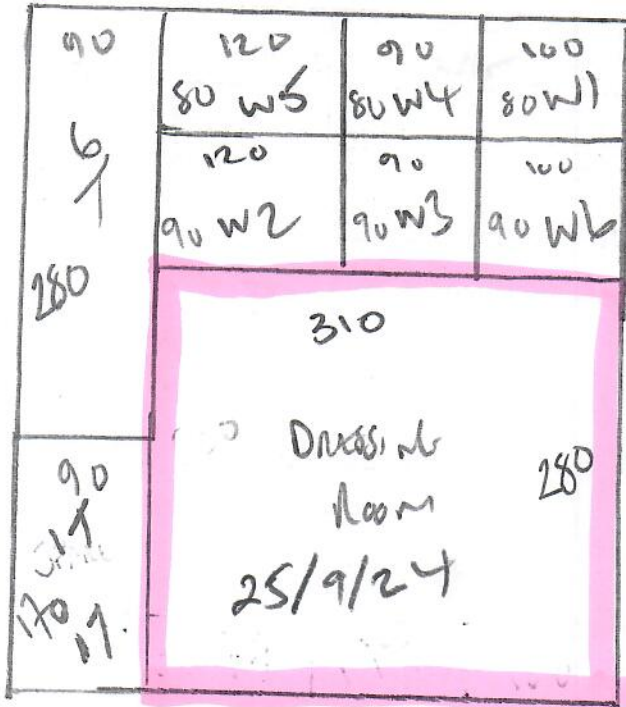

PHASE 3

Left Bed + 1st Landing  
+ Dressing Room

R19483  
 GUNNA

25/9/24

1 of 2

DAISY ELBA  
 CORAN LDB 2338

- 280 Pan 450 x 400
- Left Bed 590 x 400
- front Bed 350 x 400
- Middle Bed 350 x 400
- Rear Bed 355 x 400
- 1st floor Landing 230 x 400
- 2325 x 400

SEE Roll BREAKDOWN  
 Roll ORDERED 2500 x 400

BALANCE 175 x 400 m  
 TO BE CONFIRMED BY CHAS

PHASE 3

25/9/24

R19483  
 1 GUNLA  
 201 SWIM TANK (LAD)  
 SWING SLY

1st floor New 1st Conversion

2 of 2

- W1 70 x 90
  - W2 78 x 106
  - W3 70 x 72
  - G1 45 x 75
  - W4 65 x 85
  - W5 75 x 107
  - W6 68 x 76
  - 17 47 x 79
- WALL FRAMES / PLY  
 NO DOORS HING MET  
 NO UPSTK  
 NO FURNITURE