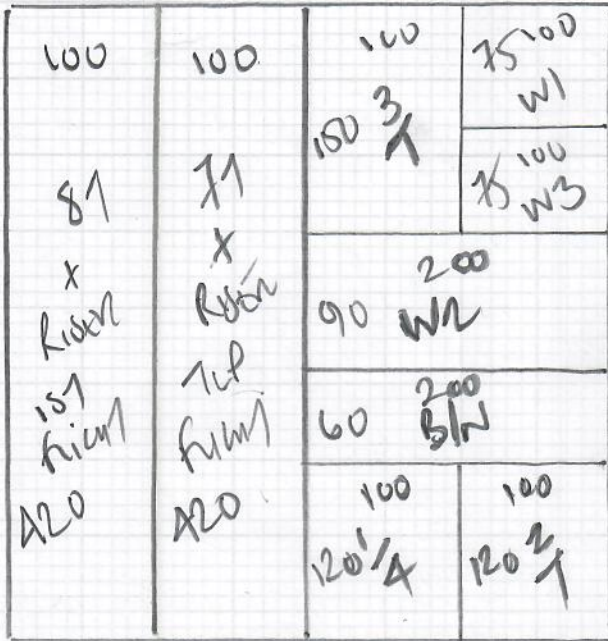

Job No: R 19487
 Name: BANSCODDAB
 Address: 19 Hood Road
 SW20 0SK
 Tel:
 Sheet: 1 of 2

2 x SPRINKLERS

DELO FROM WAVE
 JACQUARD COLOUR HANE

120 PAN 120 x 120

16.80m²

Job No: R19487
 Name: BANUSOEB
 Address: 19 HOW ROAD
 SURABAYA
 Tel:
 Sheet: 2 of 2

Top floor
1st - 2nd floor

- Room
- 16 x 75
- 71
- 45 x 78
- w1 65 x 88
- w2 77 x 107
- w3 70 x 75
- 21
- 45 x 77
- To 1st floor landing

All close covered
 flatwoven Hollingbone

Deco flatwoven
 Jacquard Coral HANE

1st floor
Ground - 1st floor

420 x 410 SEE W1 PLAN

- Room
- 16 x 78
- 81
- 45 x 78

The junction
 To be finished in same
 same carpet. Check please