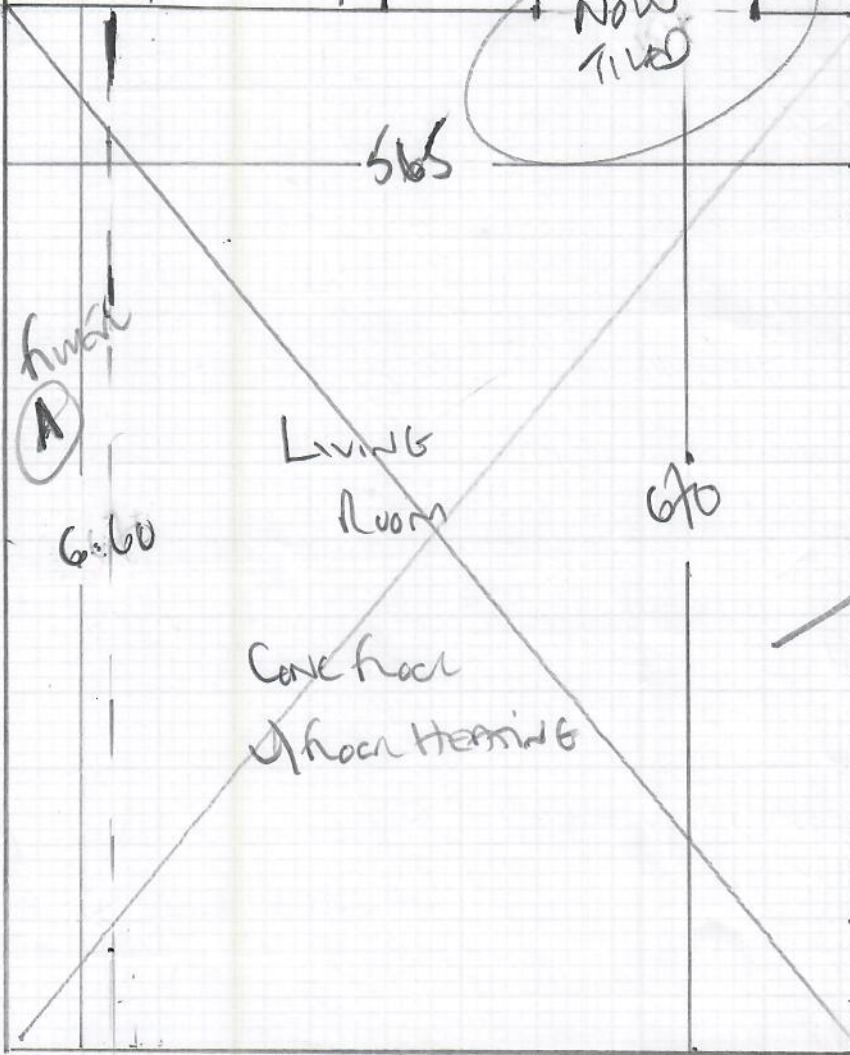

1 MEN'S DRESSING ROOM
 + 2 LANDINGS
 SMARTSTRAND-LICOR
 COLOR US0 240
 5M WIDTH

695
 Plan ④ 695 x 500
 MIXED 580 x 500

1275 x 500

6375 m²

Ground floor Playroom = Ultra Twist
Col. Stone White 16
 GF Playroom 690 x 2.50m
 = 17.25 m²

BONDING
 MORTAR
 CALLS ATTENTION
 165 x 200mm
 352
 WHACK TO
 FROM DOOR
 MATTER
 SATIN ALL
 TIME EDGE
 0.270m
 TILES SIZE
 120mm x 120mm
 10mm THICK!

 mrcarpet
 DESIGNS FOR FLOORS
 Job No: R19487
 Name: BANISOODS
 Address: 19 HECO ROAD
 SW20 0SR
 Tel:
 Sheet: A of 6

NOW TILED

CONCRETE FROM UNDER HEARING

NOW DONT
 TILES OUT
 MAY ORDER
 RUB FOR THIS
 AREA? AT
 LATER DATE!

Job No: R19487
 Name: BANSOO DEB
 Address: 19 Hood Road
 SW20 0SR
 Tel:
 Sheet: 5 of 6

Top floor lift free Stair Downways
 x Runka Dacabans where needed
 Woods floors on Top floor NO OFF HANDS

Job No:
 Name:
 Address:
 Tel:
 Sheet:

492

492

500

580 x 500

200

306

360