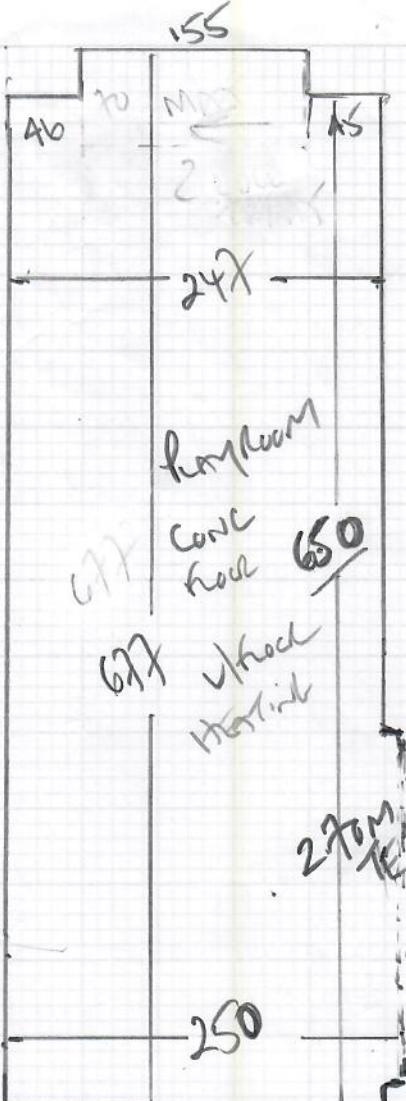

Job No: R19A87
 Name: BANISOU DOB
 Address: 109 HULLO ROAD
 SW20 0SA
 Tel:
 Sheet: 1 of 6

7 Bedrooms Dressing Room
+ 2 Landings

SMARTSTAND Lino
 Colour USU-240
AM WORN

840

LAN1 840 x 400
 LAN2 750 x 400
 LAN3 575 x 400
 LEFT BED 710 x 400
 LEFT front 480 x 400
3855 x 400

1 MEN'S DRESSING ROOM
 + 2 LANDINGS
 SMARTSTRAND-LICOR
 COLOR US0 240
 5M WIDTH

695
 Plan ④ 695 x 500
 MIXED 580 x 500

1275 x 500

6375 m²

Ground floor Playroom = Ultra Twist
Col. Stone White 16
 GF Playroom 690 x 2.50m
 = 17.25 m²

BONDING
 MORTAR
 CALLS ATTENTION
 165 x 200mm
 352
 WHACK TO
 FROM DOOR
 MATTER
 SATIN ALL
 TIME EDGE
 0.270m
 TILES SIZE
 120mm x 120mm
 10mm THICK!

 mrcarpet
 DESIGNS FOR FLOORS
 Job No: R19487
 Name: BANISOODS
 Address: 19 HECO ROAD
 SW20 0SR
 Tel:
 Sheet: A of 6

Job No:
 Name:
 Address:
 Tel:
 Sheet:

492

492

500

580 x 500

200

306

360