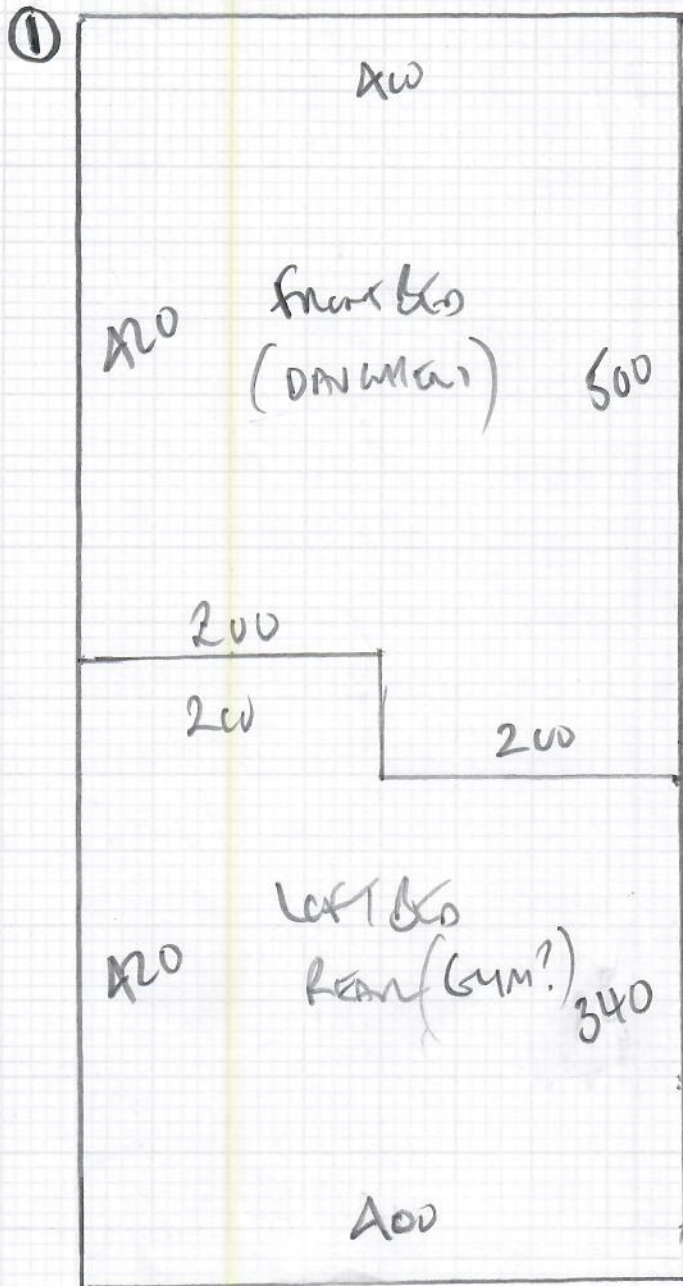

Job No: R19A87
 Name: BANISOU DOB
 Address: 109 HULLO ROAD
 SW20 0SA
 Tel:
 Sheet: 1 of 6

7 Bedrooms Dressing Room
+ 2 Landings

SMARTSTAND Lino
 Colour USU-240
AM WORN

840

LAN1 840 x 400
 LAN2 750 x 400
 LAN3 575 x 400
 LEFT BED 710 x 400
 LEFT front 480 x 400
3855 x 400

1 MEN'S DRESSING ROOM
 + 2 LANDINGS
 SMARTSTRAND-LICOR
 COLOR US0 240
 5M WIDTH

695
 Plan ④ 695 x 500
 MIXED 580 x 500

1275 x 500

6375 m²

Ground floor Playroom = Ultra Twist
Col. Stone White 16
 GF Playroom 690 x 2.50m
 = 17.25 m²

BONDING
 MORTAR
 CALLS ATTENTION
 165 x 200mm
 352
 WHACK TO
 FROM DOOR
 MATTER
 SATIN ALL
 TIME EDGE
 0.270m
 TILES SIZE
 120mm x 120mm
 10mm THICK!

 mrcarpet
 DESIGNS FOR FLOORS
 Job No: R19487
 Name: BANISOODS
 Address: 19 HECO ROAD
 SW20 0SR
 Tel:
 Sheet: A of 6

Job No:
 Name:
 Address:
 Tel:
 Sheet:

492

492

500

580 x 500

200

306

360