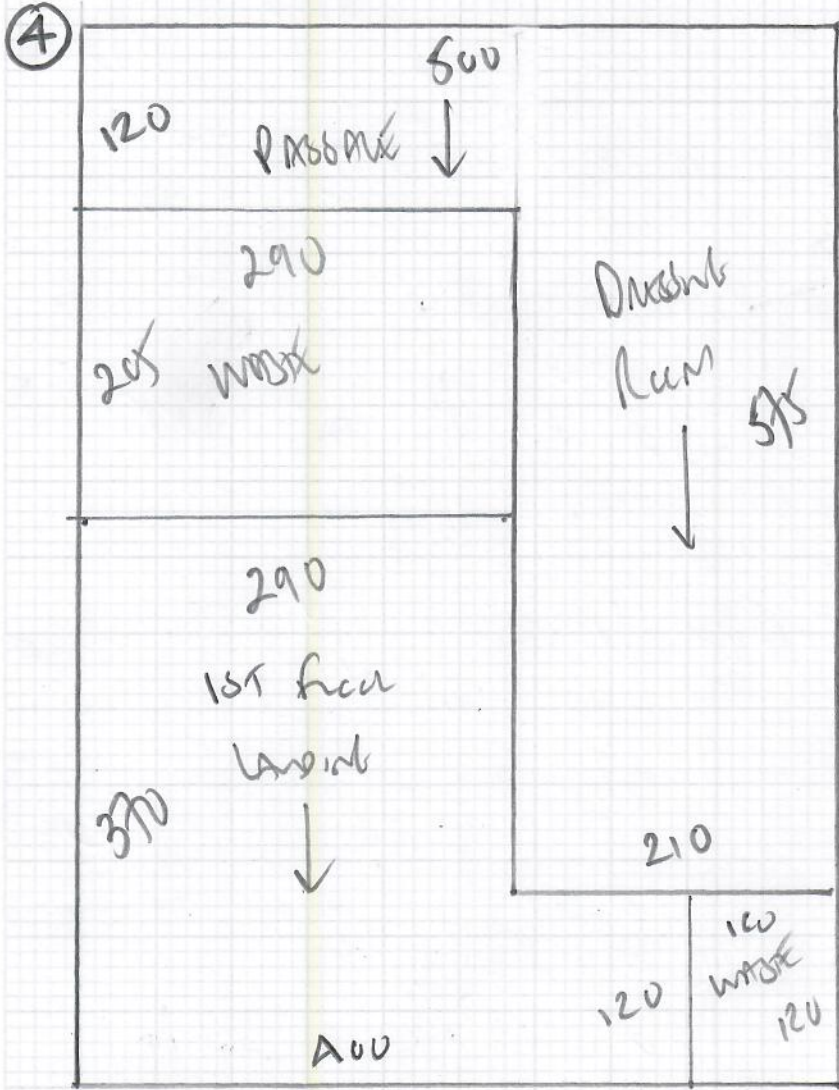

Job No: R19A87
 Name: BANISOU DOB
 Address: 109 HULLO ROAD
 SW20 0SA
 Tel:
 Sheet: 1 of 6

7 Bedrooms Dressing Room
+ 2 Landings

SMARTSTAND Lino
 Colour USU-240
AM WORN

840

LAN1 840 x 400
 LAN2 750 x 400
 LAN3 575 x 400
 LEFT BED 710 x 400
 LEFT front 480 x 400
3855 x 400

1 MEN'S DRESSING ROOM
 + 2 LANDINGS
 SMARTSTRAND-LICOR
 COLOR US0 240
 5M WIDTH

695
 Plan ④ 695 x 500
 MIXED 580 x 500

1275 x 500

6375 m²

Ground floor Playroom = Ultra Twist
Col. Stone White 16
 GF Playroom 690 x 2.50m
 = 17.25 m²

BONDING
 MORTAR
 CALLS ATTENTION
 165 x 200mm
 352
 WHACK TO
 FROM DOOR
 MATTER
 SATIN ALL
 TIME EDGE
 0.270m
 TILES SIZE
 120mm x 120mm
 10mm THICK!

 mrcarpet
 DESIGNS FOR FLOORS
 Job No: R19487
 Name: BANISOODS
 Address: 19 HECO ROAD
 SW20 0SR
 Tel:
 Sheet: A of 6

Job No:
 Name:
 Address:
 Tel:
 Sheet:

492

492

500

580 x 500

200

306

360