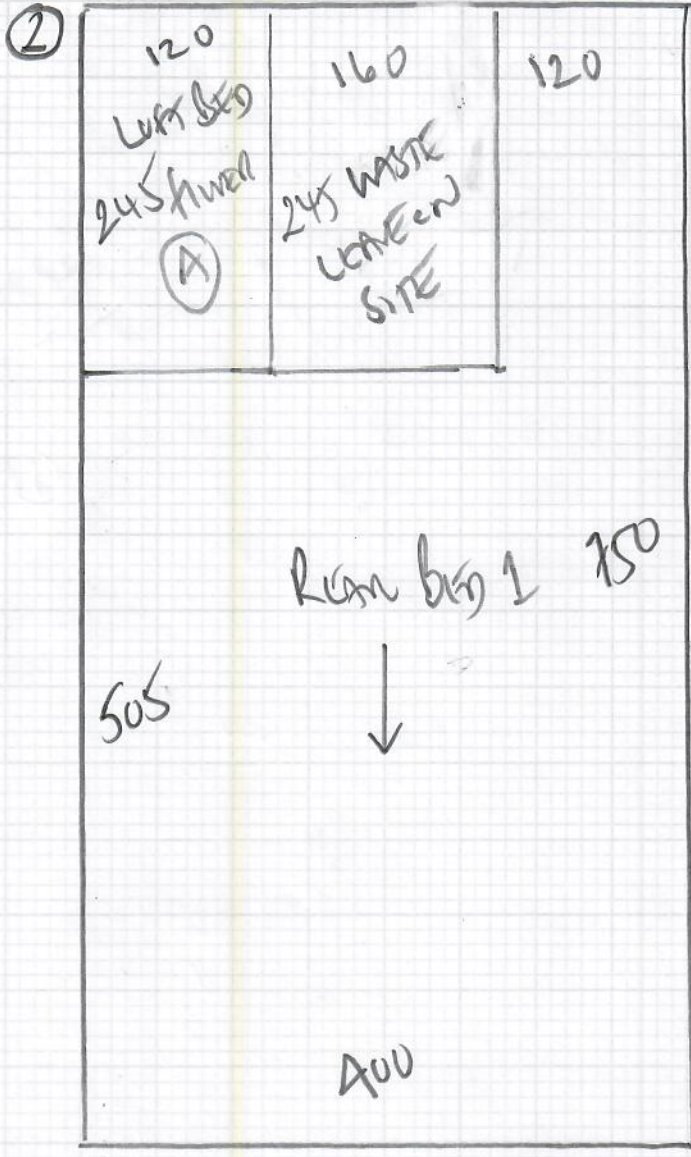

Job No: R19487
Name: BANSCARDES
Address: 109 Heed Road
SW20 0SK
Tel:
Sheet: 2 of 6

7 Beolamw Dussre Kam
+ 2 Landings
SMANDMANO LICH
COAR VSC-240