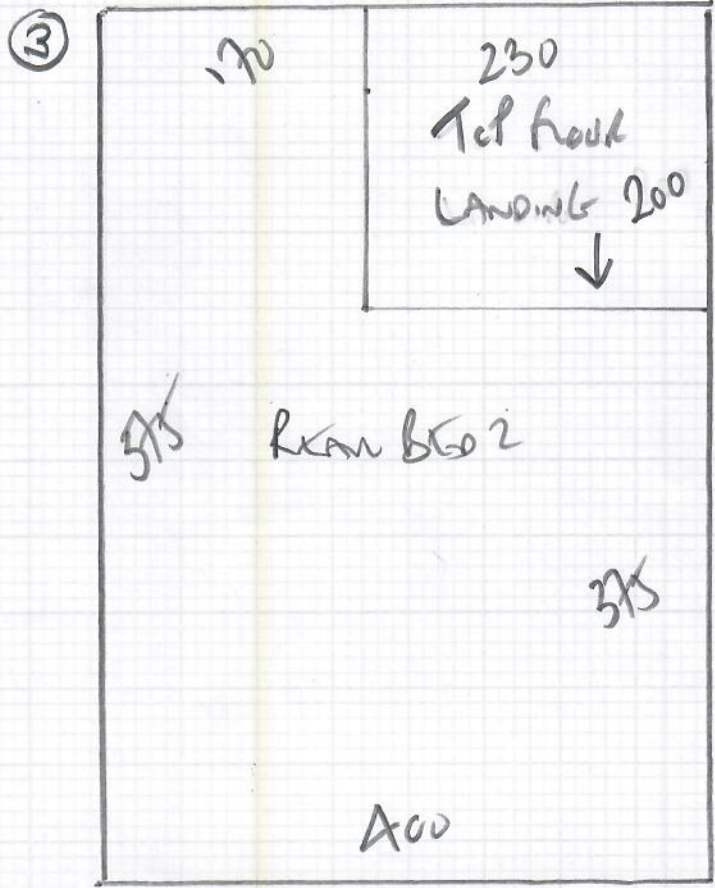

Job No: R19487
Name: BANSCARDES
Address: 109 Heed Road
SW20 0SK
Tel:
Sheet: 2 of 6

7 Beolamw Dussre Kam
+ 2 Landings
SMANDMANO LICH
COAR VSC-240