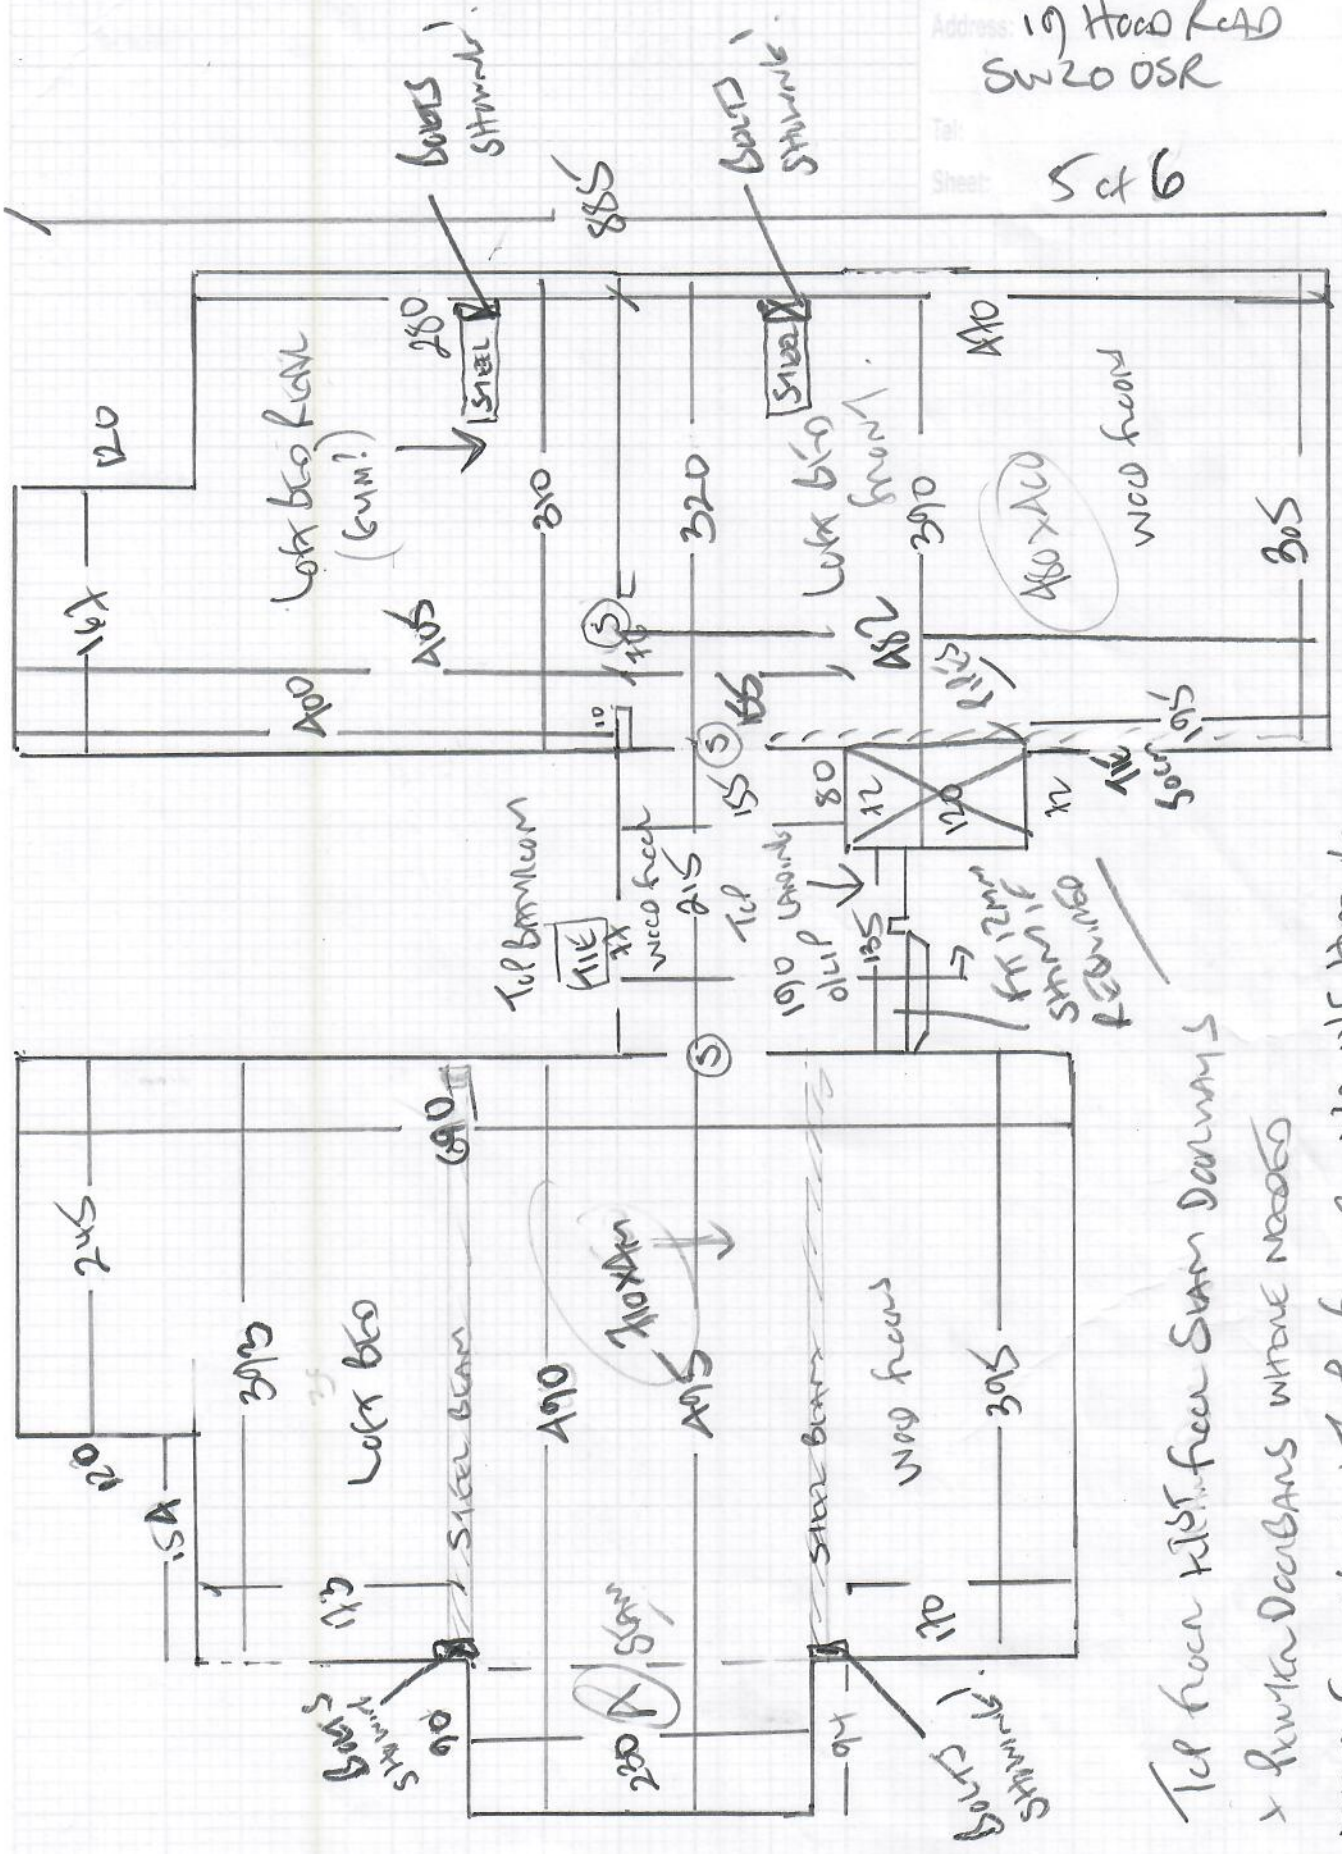

1 MEN'S DRESSING ROOM
 + 2 LANDINGS
 SMARTSTRAND-LICOR
 COLOR US0 240
 5M WIDTH

695
 Plan ④ 695 x 500
 MIXED 580 x 500

1275 x 500

6375 m²

Ground floor Playroom = Ultra Twist
Col. Stone White 16
 GF Playroom 690 x 2.50m
 = 17.25 m²

BONDING
 MORTAR
 CALLS ATTENTION
 165 x 200mm
 352
 WHACK TO
 FROM DOOR
 MATTER
 SATIN ALL
 TIME EDGE
 0.270m
 TILES SIZE
 120mm x 120mm
 10mm THICK!

 mrcarpet
 DESIGNS FOR FLOORS
 Job No: R19487
 Name: BANISOODS
 Address: 19 HECO ROAD
 SW20 0SR
 Tel:
 Sheet: A of 6

NOW TILED

CONCRETE FROM UNDER HEARING

NOW DONT
 TILES OUT
 MAY ORDER
 RUB FOR THIS
 AREA? AT
 LATER DATE!

Job No: R19487
 Name: BANSOO DEB
 Address: 19 Hood Road
 SW20 0SR
 Tel:
 Sheet: 5 of 6

Top floor lift free Stair Downways
 x Runka Dacabans where needed
 Woods floors on Top floor NO OFF HANDS

Job No:
 Name:
 Address:
 Tel:
 Sheet:

492

492

500

580 x 500

200

306

360