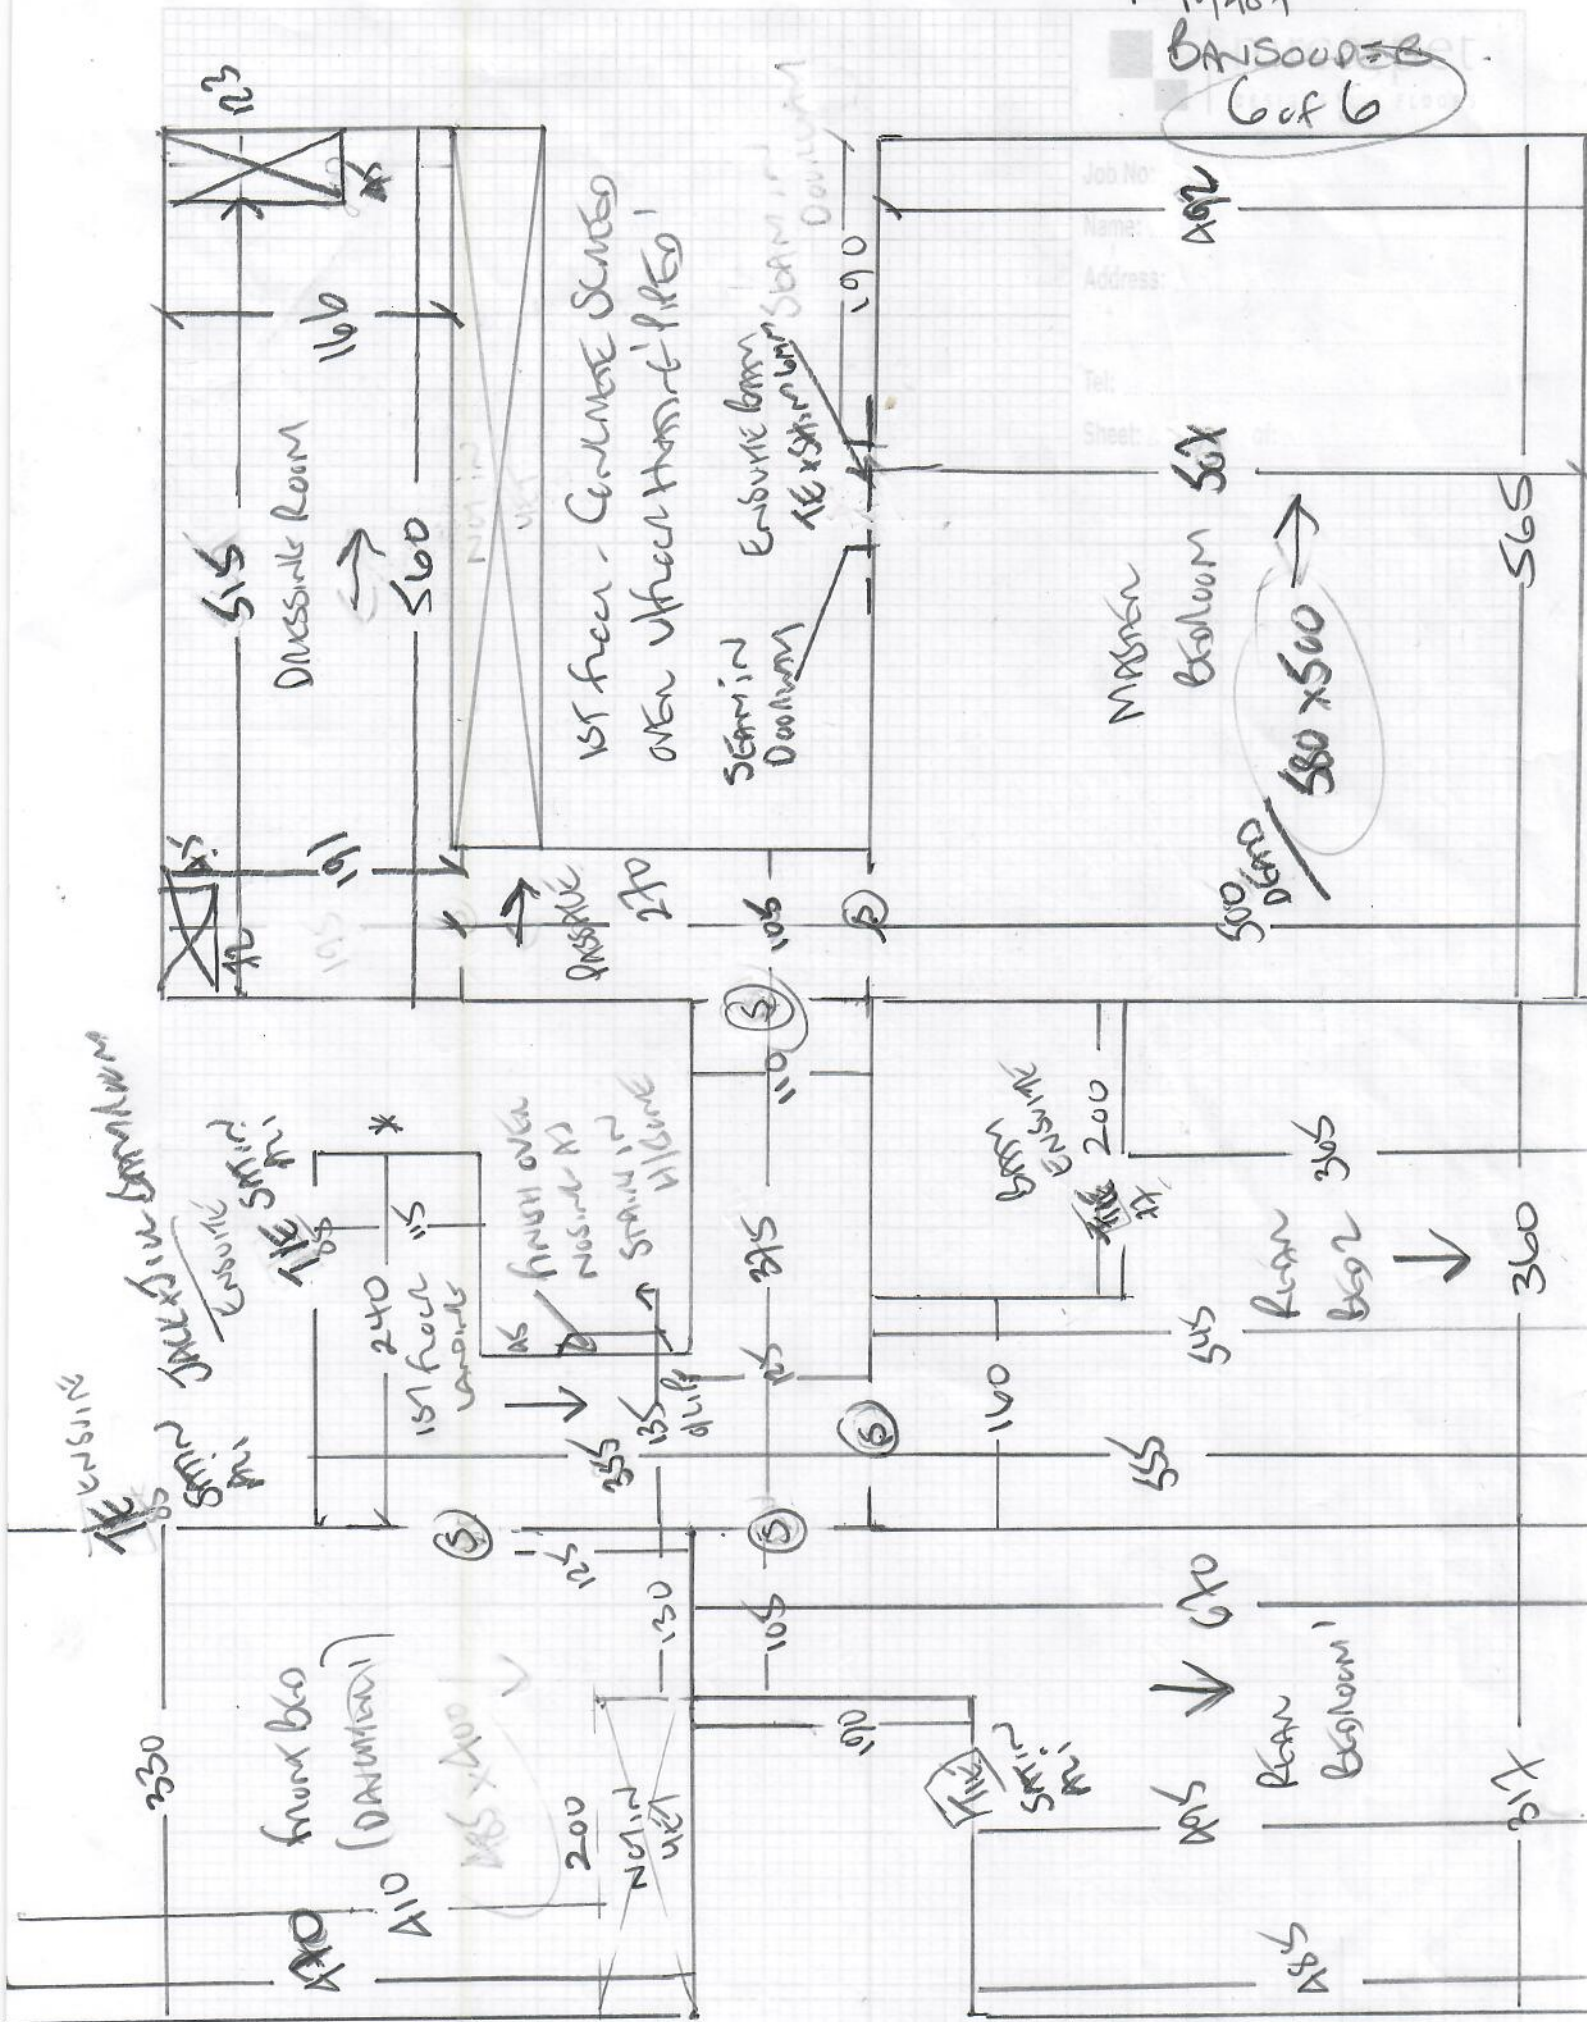

Job No: R19A87
 Name: BANISOU DOB
 Address: 109 HULLO ROAD
 SW20 0SA
 Tel:
 Sheet: 1 of 6

7 Bedrooms Dressing Room
+ 2 Landings

SMARTSTAND Lino
 Colour USU-240
AM WORN

840

LAN1 840 x 400
 LAN2 750 x 400
 LAN3 575 x 400
 LEFT BED 710 x 400
 LEFT front 480 x 400
3855 x 400

BONDING
 MORTAR
 CALLS ATTENTION
 165 x 200mm
 352
 WHACK TO
 FROM DOOR
 MATTER
 SATIN ALL
 TIME EDGE
 0.270m
 TILES SIZE
 120mm x 120mm
 10mm THICK!

 mrcarpet
 DESIGNS FOR FLOORS
 Job No: R19487
 Name: BANISOODS
 Address: 19 HECO ROAD
 SW20 0SR
 Tel:
 Sheet: A of 6

NOW TILED

CONCRETE FROM UNDER HEARING

NOW DONT
 TILES OUT
 MAY ORDER
 RUB FOR THIS
 AREA? AT
 LATER DATE!

Job No: R19487
 Name: BANSOO DEB
 Address: 19 Hood Road
 SW20 0SR
 Tel:
 Sheet: 5 of 6

Top floor lift free Stair Downways
 x Runka Dacabans where needed
 Woods floors on Top floor NO OFF HANDS

Job No:
 Name:
 Address:
 Tel:
 Sheet:

492

492

500

580 x 500

200

306

360