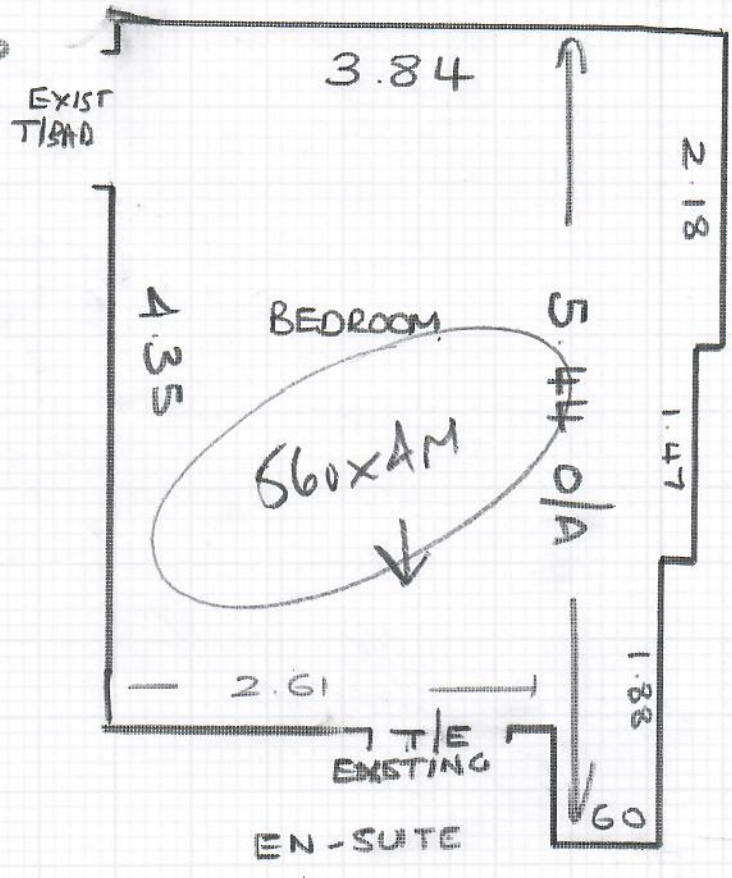

Job No: R 19493
Name: WIMBLEDON
Address: TENNIS LETTINGS
Flat 4, 1 Cromwell
Tel: SW19 5HH
Sheet: 1 of 1

HALL/LANDING
ENGINEERED
WOOD

USE EXISTING
DOORS!

BEDROOM

Dublin Cover Dub-S204
560 x 200M