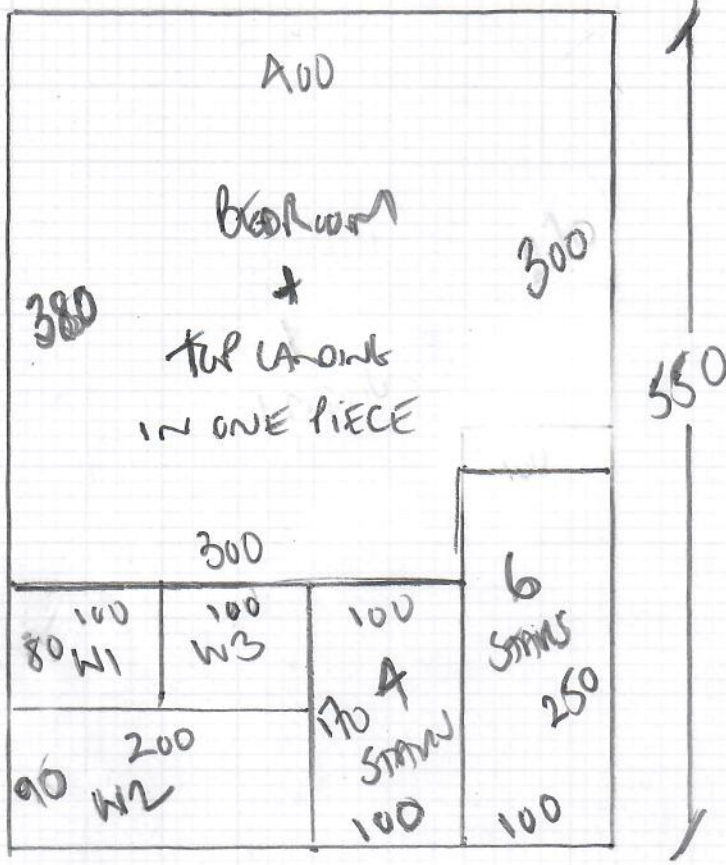

Job No: R1996
 Name: Couler
 Address: 19 BAWDENES SA
 SW19 5DD
 Tel:
 Sheet: 1 of 2

Sisal PANAMA
 2503 DORSET

PAN 550 x 400

22m²