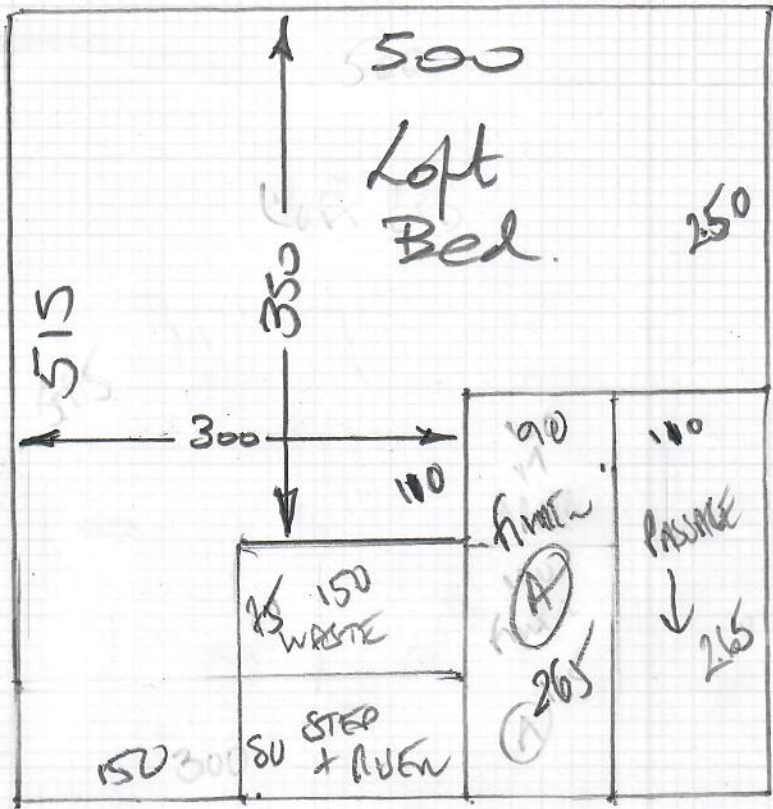

Job No: R19498  
 Name: MYATI  
 Address: 35 AUNTAN AVE  
 SW10 8LD

Tel:  
 Sh: 1 of 2

Highgate finesse  
Col. Dove

515 (vertical dimension on right side)

Plan 515 x 500

25.75 m<sup>2</sup>