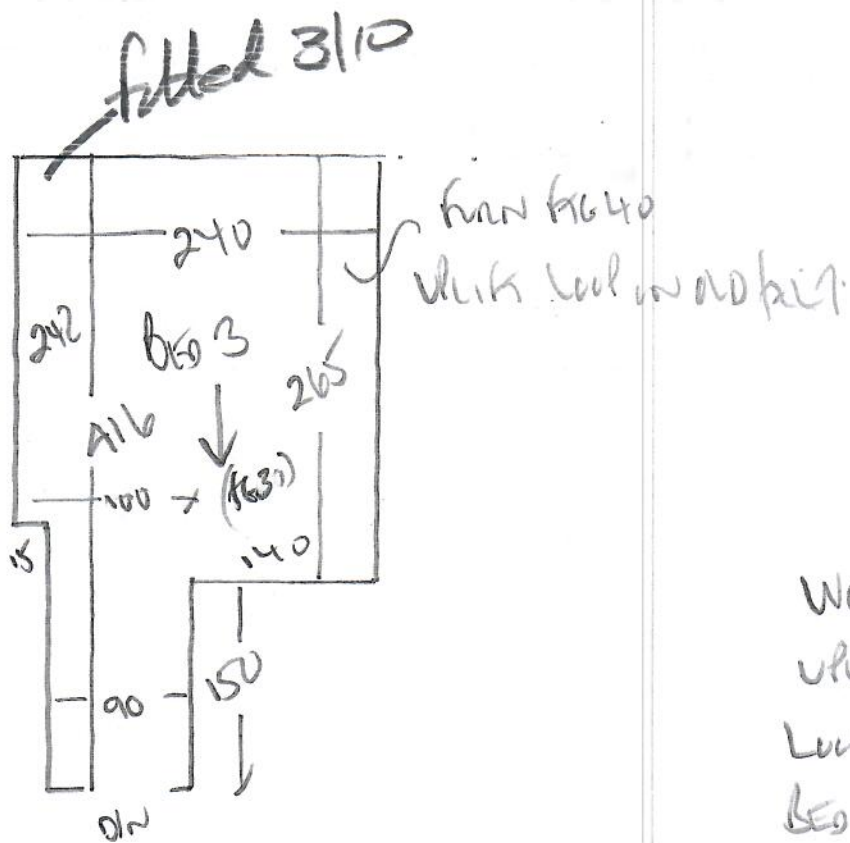

R19502  
 BAKER  
 36 DENMARK RD  
 SWING A/C

~~10/3~~  
 10/3

DALCOTA  
Color DAK-561

Runs 760 x 400  
 b60 1 370 x 400  
1130 x 400

45.20m<sup>2</sup>

\* Please also fit 1x Antique BRASS  
 tile edge + 12mm skim to ensuite  
 Bathroom that was missed off  
 PHASE 1 Goods List. Thank you

R195c2  
 BAKER  
 36 DENMARK LEAD  
 SW19 ALQ.

~~20+2~~  
 20+3

31  
 12 x 71

10 HALL  
 81  
 13 x 72

21  
 15 x 69

b603

WOOD FROM  
 WHITE LACE LINE  
 ON OLD FELT  
 + STICKLE

R19502  
Baker  
36 DENMAN RD  
Swing A/c.

**3 of 3**

Need front bands  
white Beds 1 + 3  
Lool Pipe on old feet + STEDGE  
BED 2 NO WHITE + HAS NO  
GREEN DOWN  
AIR BANDS + ULTRACOLORS

**Needs 12mm  
Shim  
+ T/E**