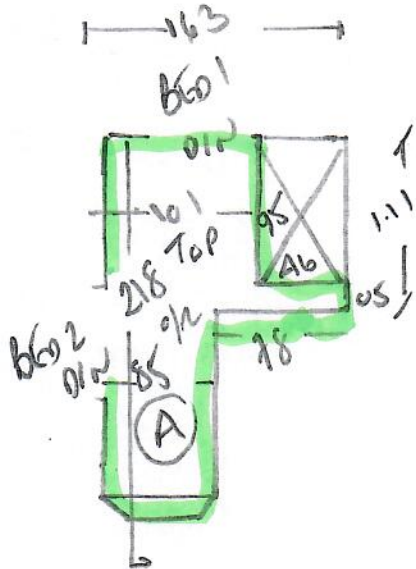

R19502  
 BAKER  
 36 DENMARK RD  
 SWING A/C

~~10/3~~  
 10/3

DALCOTA  
Color DAK-561

Runs 760 x 400  
 b60 1 370 x 400  
1130 x 400

45.20m<sup>2</sup>

\* Please also fit 1x Antique BRASS  
 tile edge + 12mm skim to ensuite  
 Bathroom that was missed off  
 PHASE 1 Goods List. Thank you

R195c2  
 BAKER  
 36 DENMARK LEAD  
 SW19 ALQ.

~~20+2~~  
 20+3

31  
 12 x 71

10 HALL  
 81  
 13 x 72

21  
 15 x 69

b603

WOOD FROM  
 WHITE LACE LINE  
 ON OLD FELT  
 + STICKLE

R19502  
Baker  
36 DENMAN RD  
Swing A/c.

**3 of 3**

Need front bands  
white Beds 1 + 3  
Lool Pipe on old feet + STEDGE  
BED 2 NO WHITE + HAS NO  
GREEN DOWN  
AIR BANDS + ULTRACOLORS

**Needs 12mm  
Shim  
+ T/E**