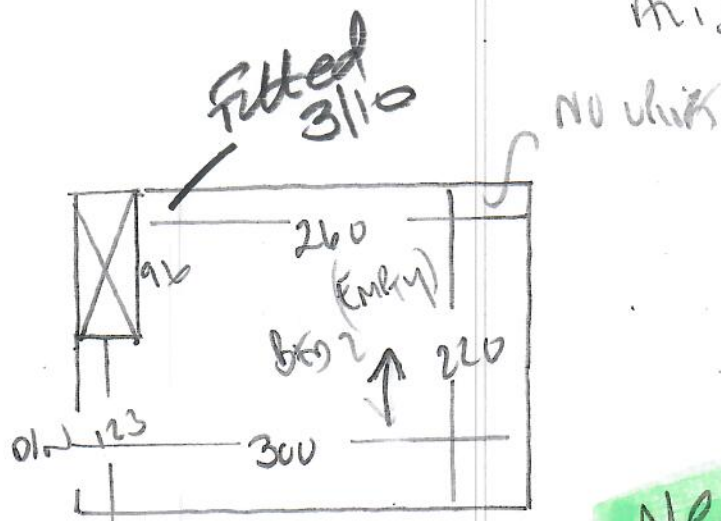

R19502
Baker
36 DENMAN RD
Swing A/c.

3 of 3

Need front bands
white Beds 1 + 3
Lool Pipe on old feet + STEDGE
BED 2 NO WHITE + HAS NO
GREEN DOWN
AIR BANDS + ULTRACOLORS