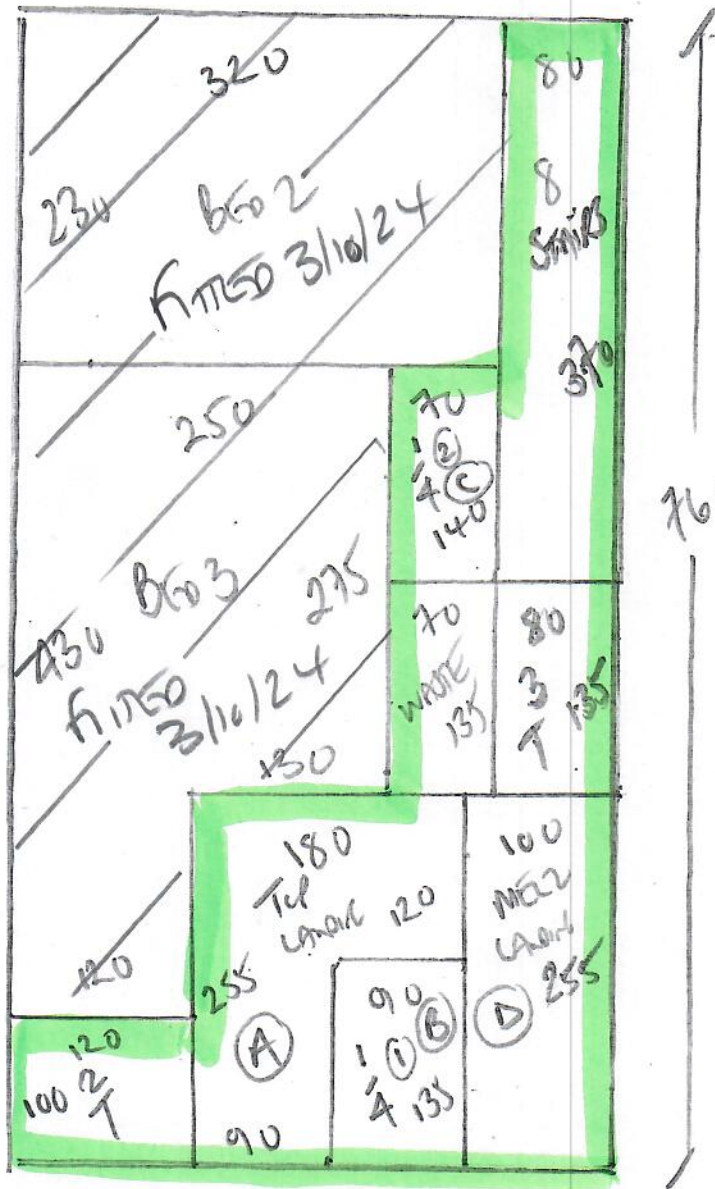

R19502  
 BAKER  
 36 DENMARK RD  
 SWING A/C

~~10/3~~  
 10/3

DALCOTA  
Color DAK-561

Runs 760 x 400  
 b60 1 370 x 400  
1130 x 400

45.20m<sup>2</sup>

\* Please also fit 1x Antique BRASS  
 tile edge + 12mm skim to ensuite  
 Bathroom that was missed off  
 PHASE 1 Goods List. Thank you

R195c2  
 BAKER  
 36 DENMARK LEAD  
 SW19 ALQ.

~~20+2~~  
 20+3

31  
 12 x 71

10 HALL  
 81  
 13 x 72

21  
 15 x 69

b603

WOOD FROM  
 WHITE LACE LINE  
 ON OLD FELT  
 + STICKLE

R19502  
Baker  
36 DENMAN RD  
Swing A/c.

**3 of 3**

Need front bands  
white Beds 1 + 3  
Lool Pipe on old feet + STEDGE  
BED 2 NO WHITE + HAS NO  
GREEN DOWN  
AIR BANDS + ULTRACOLORS

**Needs 12mm  
Shim  
+ T/E**