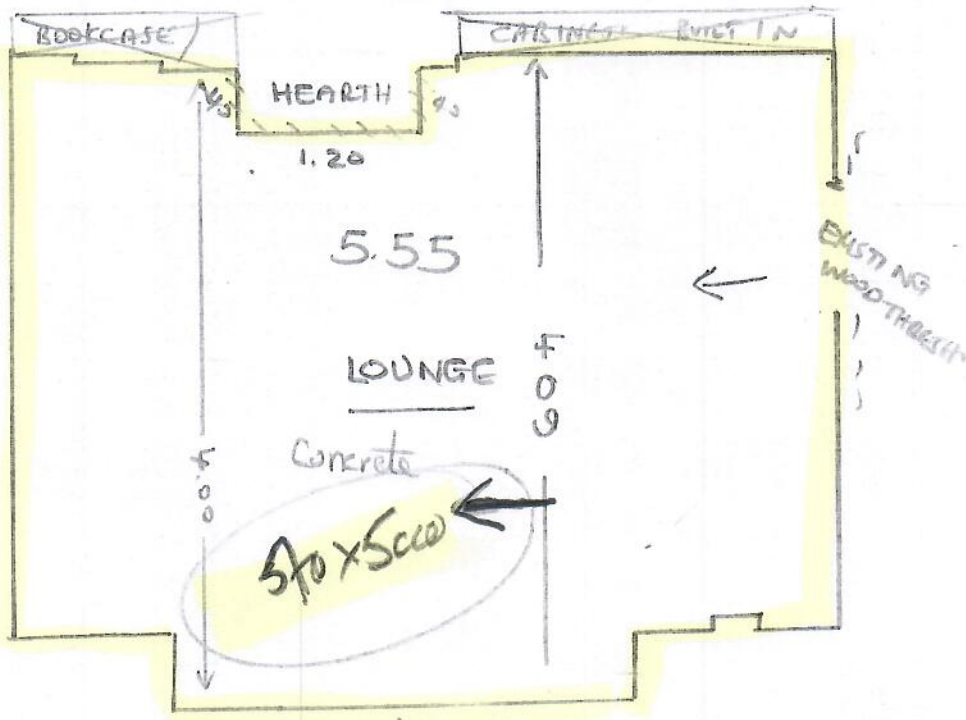

THIS PIECE IS ON SIDE IN CURBAND

R19510
HAGGIST
11A CALONNE ROAD
SW19 5HH
1 of 3

LULWORTH
Colour LW46

RAW 940 x 500
RHS OF 660 425 x 500
LHS OF 660 360 x 500
CURTAIN 410 x 500
= 2135 x 500

10675m²

PARK
on Drive

940
410

GROUND FLOOR

R19510
HAGGIST

3 of 3

To lower
conservation/entrance

Tuscan
Colour Tus-012

Landing 570 x 500
Study 600 x 400