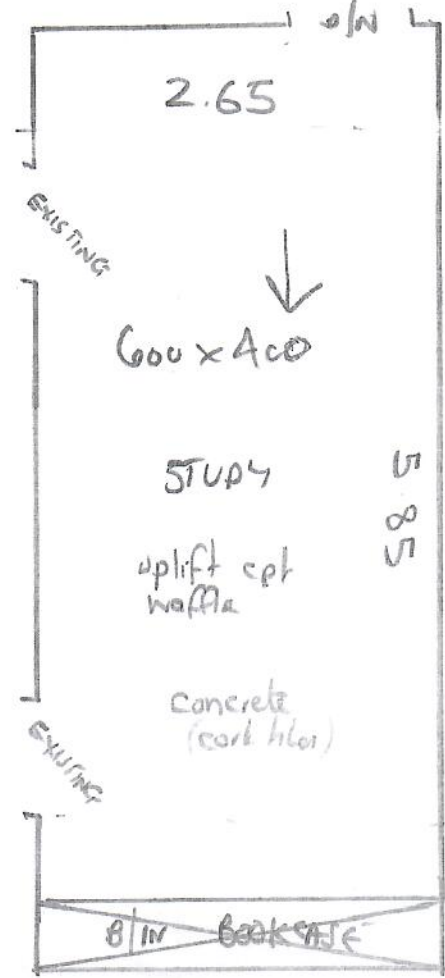

GROUND FLOOR

PHASE 3

02.10.24

R19510
HAGGIST

TUB

All Goods left

ON SITE

26.09.24

BY DAMIEN

To lower
conservation / ENTRANCE

STAIRS TO
EASEMENT

TUSCANY
CORA TUS-012

Lounge 570 x 500
Study 600 x 400