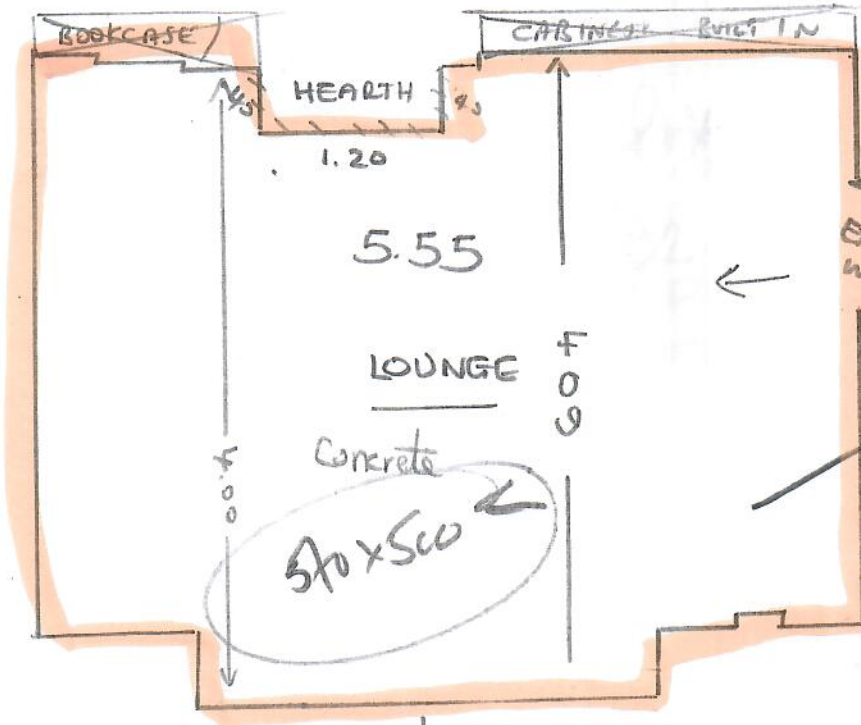

GROUND FLOOR

PHASE 3

02.10.24

R19510
HAGGIST

TUB

All Goods left

ON SITE

26.09.24

BY DAMIEN

To lower
conservation / ENTRANCE

STAIRS TO
EASEMENT

TUSCANY
CORA TUS-012

Lounge 570 x 500
Study 600 x 400