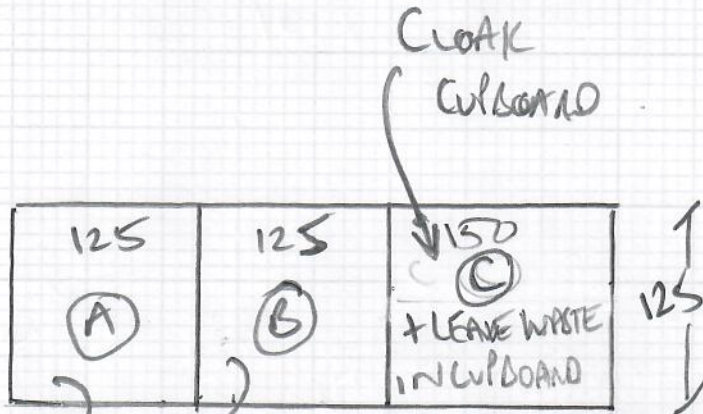

Job No: R19511
 Name: HEALINGTON
 Address: MUSTYNN COTTAGE
 CHURCH PATH
 Tel: SW19 3HL
 Sheet: 1 of 2

STRIPES MUST RUN
 SAME WAY AS HALL
 CROSS JOIN IN UNDER STAIRS
 CUPBOARD + HT (C)
 CLEAK CUPBOARD

MACEDONIA
 COLOUR NOTHING HILL
125 x 4M

ALSO FIT BRASS SCREWS INTO BRASS GRILL
 IN ONE OF THE ROOMS YOU FITTED ON LAST VISIT?
 (SPEAK TO COLIN) - CUSTOMER SAYS THERE WERE
 4 SCREWS IN IT BEFORE OUR LAST VISIT?

Left bed 720 x 250 width
(1100)

Left platform 160 x 250 width

R19511
HARINGTON
MUSTYN Cottage
CHURCH LAM.
SWIG 3HL
2 of 2

* FIT AND COVERAGE IF CARPET NOT WIDE ENOUGH!!

ALAN PLEASE NOTE!!

UNDER STAIRS CUPBOARD
AND COOK CUPBOARD
ARE THE ONES NOT
FITTED ON LAST VISIT.
(1/8/24 3 WEEKS AGO!)