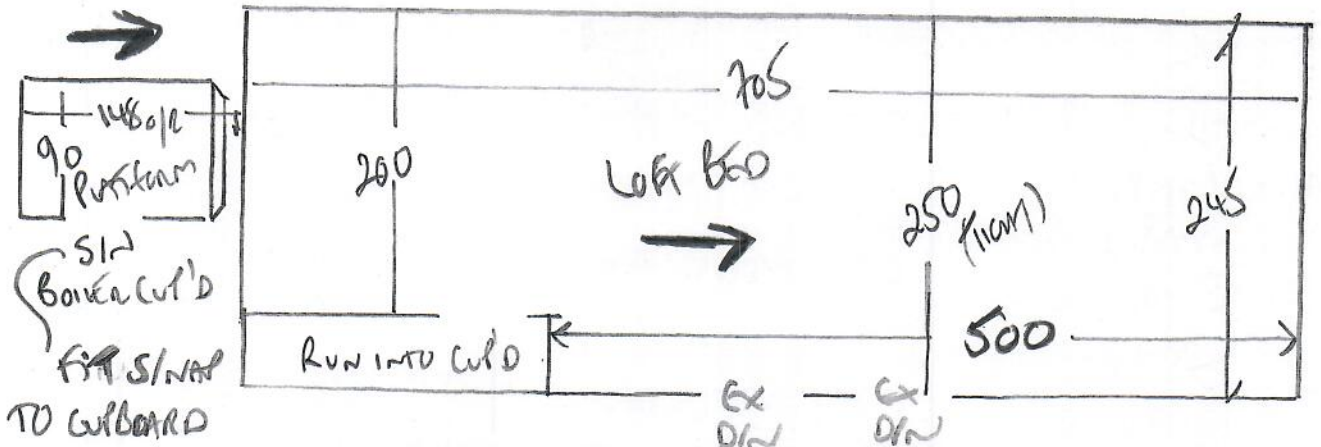

Job No: R19511
 Name: HEALINGTON
 Address: MUSTYNN COTTAGE
 CHURCH PATH
 Tel: SW19 3HL
 Sheet: 1 of 2

STRIPES MUST RUN
 SAME WAY AS HALL
 CROSS JOIN IN UNDER STAIRS
 CUPBOARD + HT (C)
 CLEAK CUPBOARD

MACEDONIA
 COLOUR NOTHING HILL
125 x 4M

ALSO FIT BRASS SCREWS INTO BRASS GRILL
 IN ONE OF THE ROOMS YOU FITTED ON LAST VISIT?
 (SPEAK TO COLIN) - CUSTOMER SAYS THERE WERE
 4 SCREWS IN IT BEFORE OUR LAST VISIT?

Left bed 720 x 250 width
(1100)

Left platform 160 x 250 width

R19511
HARINGTON
MUSTYN Cottage
CHURCH LAM.
SWIG 3HL
2 of 2

* FIT AND COVERAGE IF CARPET NOT WIDE ENOUGH!!

ALAN PLEASE NOTE!!

UNDER STAIRS CUPBOARD
AND COOK CUPBOARD
ARE THE ONES NOT
FITTED ON LAST VISIT.
(1/8/24 3 WEEKS AGO!)