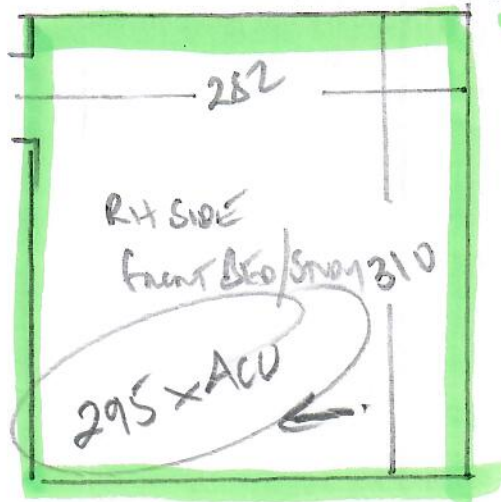

R19523  
 HAPMS  
 21 ATTACHED RAYS  
 SW20 OIL

1041

LH SIDE BACK BED  
 PHASE

SEE SKIN DELIVERY  
 for 850 x ACCUM  
 PHASE 1 FITTED 08/10/24

RH SIDE front BED/Snow 02/10/24 PHASE 1

LUNENM  
 CORON LWAG RADIANCE  
 295 x ACC