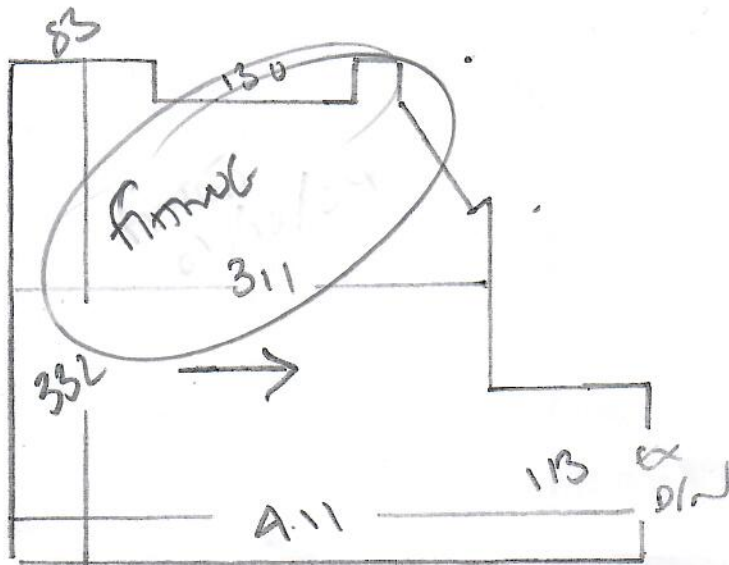

R19523  
 HAPMS  
 21 ATTACHED RAYS  
 SW20 OIL

1041

LH SIDE BACK BED  
 PHASE

SEE SKIN DELIVERY  
 for 850 x ACCUM  
 PHASE 1 FITTED 08/10/24

RH SIDE front BED/Snow 02/10/24 PHASE 1

LUNENM  
 CORON LWAG RADIANCE  
 295 x ACC

PHASE 1 - 01/10/24