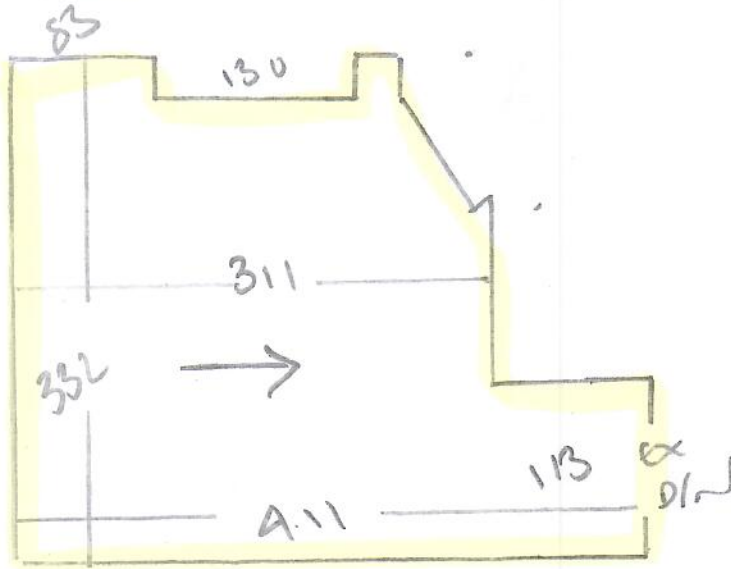

PHASE 4 - 18/10 - 2nd Call

R 19523
 HAYNES
 21 CAR WOOD ROAD
 SW10 0PL

1 of 3

Luxem
 CARPET LWA9
 RADIANCE

850 Plan 850×400
 RH SIDE 295×400
 FROM BCO _____
 1145×400

45.80m²

* ALSO fit spare CARPET (on Damien's
 Van to other bedroom NOT done
 on 11/10

R19523
HAPMS
21 callwood/hrs
SW20 O/L

LH SIDE BACK BED

PHASE A ~~17/10/24~~ 17/10/24

2 of 3

SEE SPINDLE UNIT
for 850 x ACCUM
PHASE A FITTED ALREADY

RH SIDE front BED/STOOD

LULWARM
CORN LWAG RADIANCE
295 x ACC
FITTED ALREADY

PHASE 3 - 26/09/24

R19523
HAWES
21 CARWOOD / LOS
SWLO OIL

1st Room on Left
on 1st of STAIRS

PHASE 3 11/10/24

~~3014~~
3013

Fit CARPETS INTO CUBS

Fit these Carpets
with CARPET left
over on 11/10

Solar Trust
CORA FENCES - ME - NO 1
515 x 400M
FACTORY STANDING 515 x 500M
AT SAME PRICE AS NO 4M STOCK
Cut DOWN TO 515 x 4.10 AT WAREHOUSE