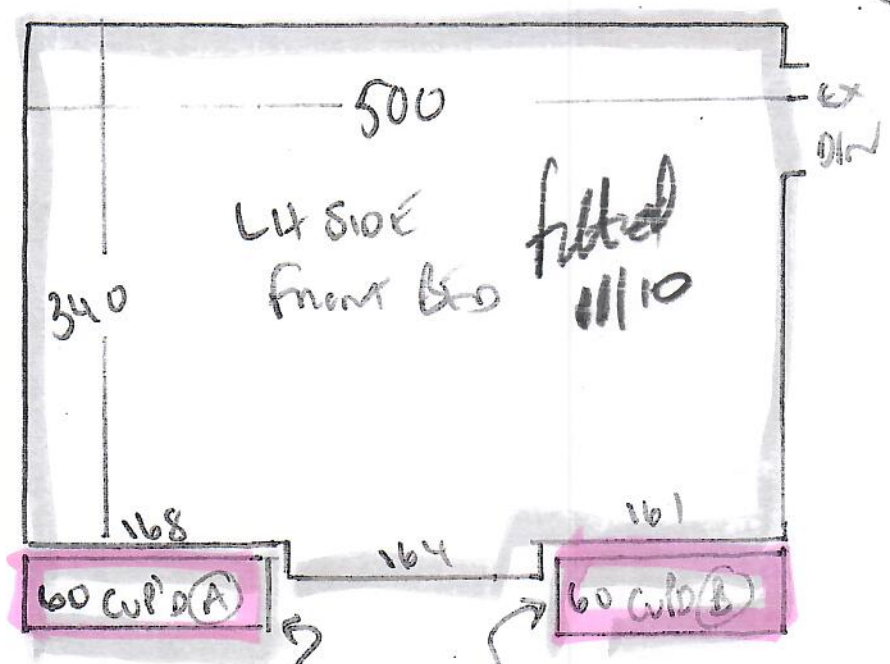

PHASE 4 - 18/10 - 2nd Call

R 19523
 HAYNES
 21 CAR WOOD ROAD
 SW10 0PL

1 of 3

Luxem
 CARPET LWA9
 RADIANCE

850 Plan 850×400
 RH SIDE 295×400
 FROM BCO _____
 1145×400

45.80m²

* ALSO fit spare CARPET (on Damien's
 Van to other bedroom NOT done
 on 11/10

R19523
HAPMS
21 callwood/hrs
SW20 O/L

LH SIDE BACK BED

PHASE A ~~17/10/24~~ 17/10/24

2 of 3

SEE SPINDLE UNIT
for 850 x ACCUM
PHASE A FITTED ALREADY

RH SIDE front BED/STOOD

LULWARM
CORN LWAG RADIANCE
295 x ACC
FITTED ALREADY

PHASE 3 - 26/09/24

R19523
HAWES
21 CARWOOD / LOS
SWLO OIL

1st Room on Left
on 1st of STAIRS

PHASE 3 11/10/24

~~3014~~
3013

Fit CARPETS INTO CUBS

Fit these Carpets
with CARPET left
over on 11/10

Solar Trust
CORA FENCES - ME - NO 1
515 x 400M
FACTORY STANDING 515 x 500M
AT SAME PRICE AS NO 4M STOCK
Cut DOWN TO 515 x 4.10 AT WAREHOUSE