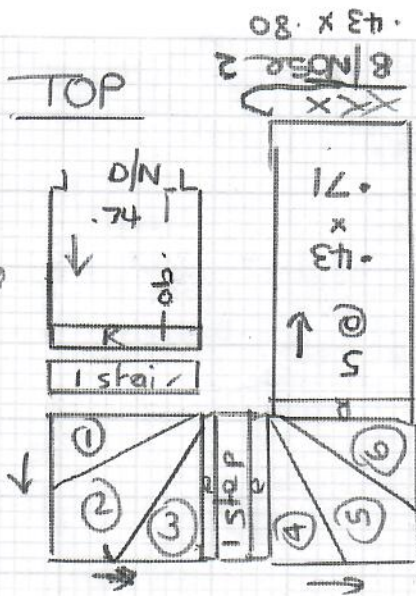

Job No: R 19524
 Name: EVERY
 Address: 92 Lambton Road
 SW20 0LP
 Tel:
 Sheet: 1 of 2

STAIR LANDING

VIBORG

Colour Vib-009

RAW 650 x 400

26m²

Job No: R19524
Name: EVERY
Address: 92 LAMBTON ROAD
SW20 0LP
Tel:
Sheet: 2 of 2

Top landing

TOP STAIRS TO FIRST

1 stair	.43 x .71
Winder 1	.60 x .86
Winder 2	.68 x 1.02
Winder 3	.67 x .72
1 stair	.43 x .71
Winder 4	.60 x .86
Winder 5	.68 x 1.02
Winder 6	.66 x .72
5 stairs	.43 x .71
Bullnose (2)	.43 x .80

FIRST TO GROUND FLOOR

1 Step	.42 x .77
Winder 7	.60 x .90
Winder 8	.66 x 1.10
Winder 9	.64 x .75
1/4 land	.75 x 1.03
9 stairs	.41 x .76
B/Nose 1	.41 x .80