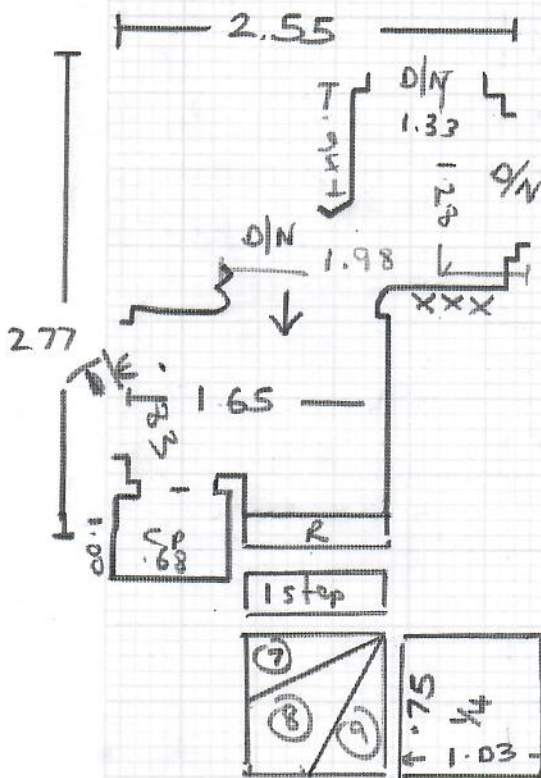

Job No: R 19524
 Name: EVERY
 Address: 92 Lambton Road
 SW20 0LP
 Tel:
 Sheet: 1 of 2

STAIR LANDING

VIBORG

Colour Vib-009

RAW 650 x 400

26m²

Job No: R19524
Name: EVERY
Address: 92 LAMBTON ROAD
SW20 0LP
Tel:
Sheet: 2 of 2

Top landing

TOP STAIRS TO FIRST

1 stair	.43 x .71
Winder 1	.60 x .86
Winder 2	.68 x 1.02
Winder 3	.67 x .72
1 stair	.43 x .71
Winder 4	.60 x .86
Winder 5	.68 x 1.02
Winder 6	.66 x .72
5 stairs	.43 x .71
Bullnose (2)	.43 x .80

FIRST TO GROUND FLOOR

1 Step	.42 x .77
Winder 7	.60 x .90
Winder 8	.66 x 1.10
Winder 9	.64 x .75
1/4 land	.75 x 1.03
9 stairs	.41 x .76
B/Nose 1	.41 x .80