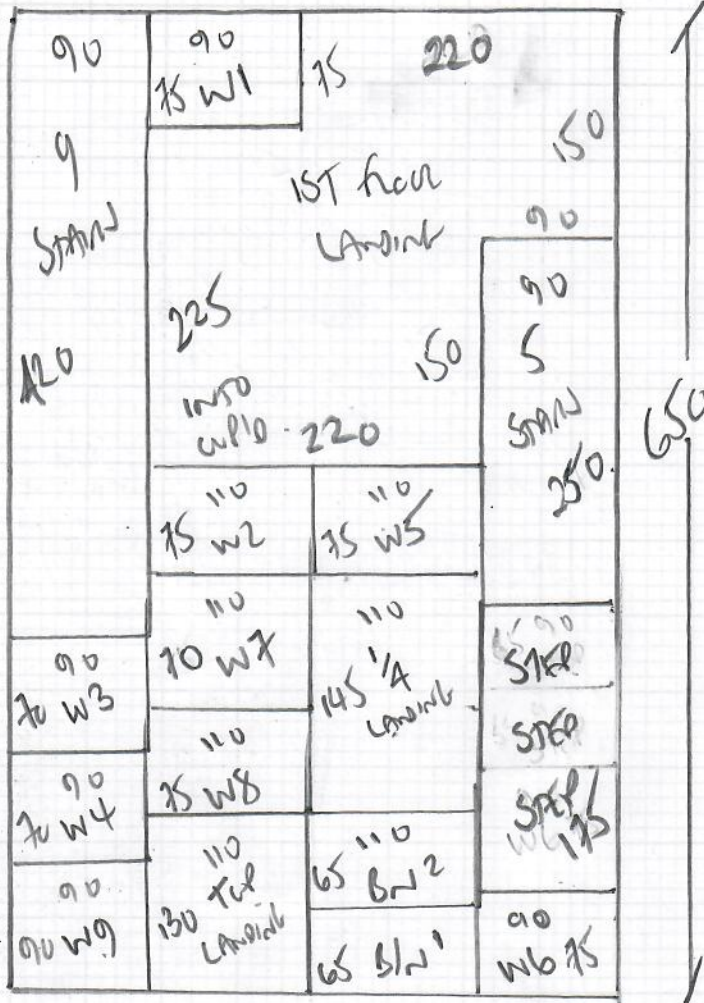

Job No: R 19524
 Name: EVERY
 Address: 92 Lambton Road
 SW20 0LP
 Tel:
 Sheet: 1 of 2

STAIR LANDING

VIBORG

Colour Vib-009

RAW 650 x 400

26m²

Job No: R19524
Name: EVERY
Address: 92 LAMBTON ROAD
SW20 0LP
Tel:
Sheet: 2 of 2

Top landing

TOP STAIRS TO FIRST

1 stair	.43 x .71
Winder 1	.60 x .86
Winder 2	.68 x 1.02
Winder 3	.67 x .72
1 stair	.43 x .71
Winder 4	.60 x .86
Winder 5	.68 x 1.02
Winder 6	.66 x .72
5 stairs	.43 x .71
Bullnose (2)	.43 x .80

FIRST TO GROUND FLOOR

1 Step	.42 x .77
Winder 7	.60 x .90
Winder 8	.66 x 1.10
Winder 9	.64 x .75
1/4 land	.75 x 1.03
9 stairs	.41 x .76
B/Nose 1	.41 x .80