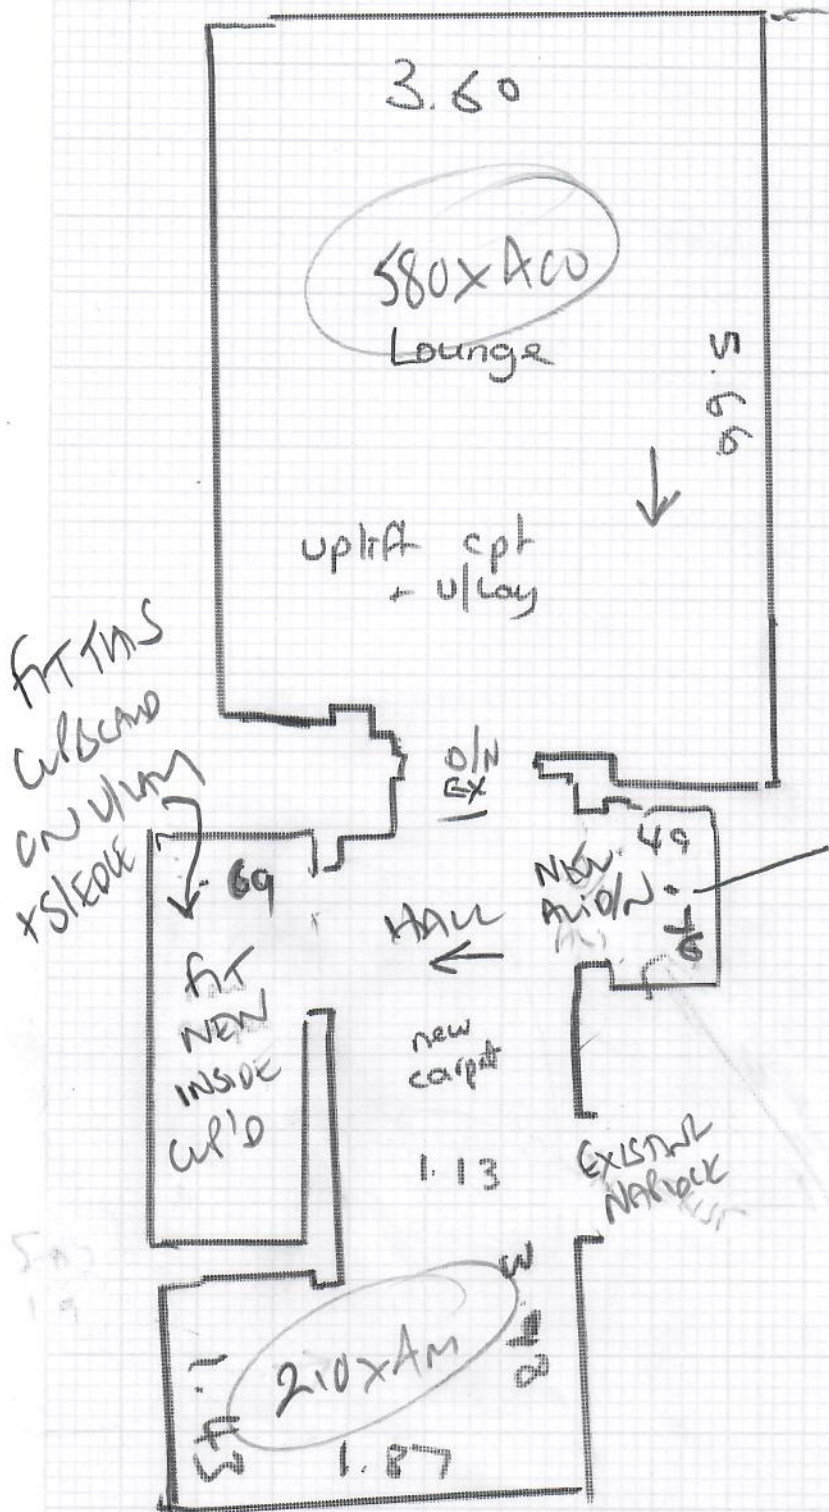

Job No: R19528  
Name: SAUWAHNE  
Address: FAT 2 GARDEN ROAD  
KENSHAW ROAD  
Tel: SW15 3SH  
Sheet: 1 of 2

210  
Louche + Hall +  
2 x Culboards

UNSWER - US 32  
RAN 1 580 x ACU  
RAN 2 210 x ACU

WAKE off Louche  
TO BE FITTED IN SMALL  
HALL CULBOARD  
\* SPRAY FIX ON PU FOAM \*  
MUST PUT UNDERLAY INTO  
THIS CULBOARD !!

31.60m<sup>2</sup>

Job No: R19528  
 Name: Salvatore  
 Address: 26 GARDEN ROAD  
 KENSHED LEAD  
 Tel: SWISSIT  
 Sheet: 2 of 2

SPRAY FIX CARPET TO UNDERLAY IN THIS CUPBOARD

\* Existing hall carpet to be removed here with underlay

\* Maria to uplift Hall carpet 2 days before fitting to allow parquet Block to air dry.