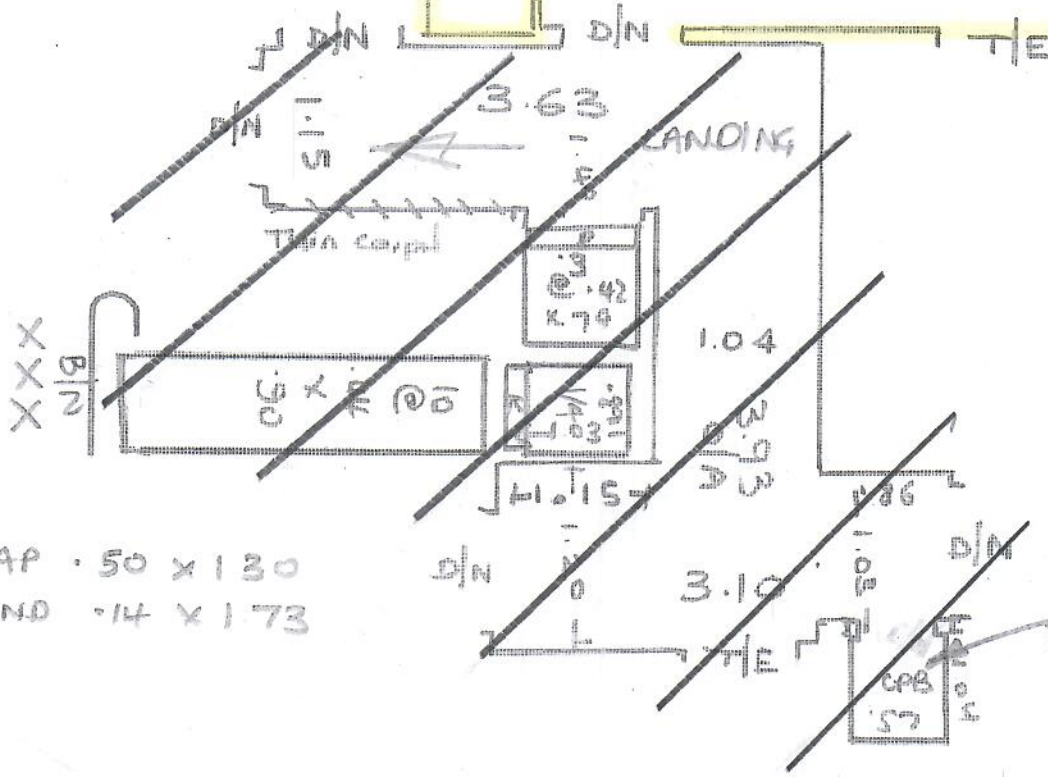

Phase 1 - 8/11 - 15T  
Call

R19530  
Rocite  
59 Lancaster Lo

Sw20 8TP  
1 of 3

ULTIMA MAJOL  
Color Biscuit

- Master Bed 505 x 400  
~~Catflor ① 470 x 400~~  
~~② 530 x 400~~  
1505 x 400  
= 6020m<sup>2</sup>

Coir Matting  
Col. Natural  
= 140 x 100

MUST fit Carpet inside landing Cup'd  
# Run into M/Bed Cup'ds in one

PHASE 1 - 8/11 - 1st call

R19530  
ROCHE

2 of 3  
4.95 O/A

B/N - CAP - 50 x 130  
BAND - 14 x 173