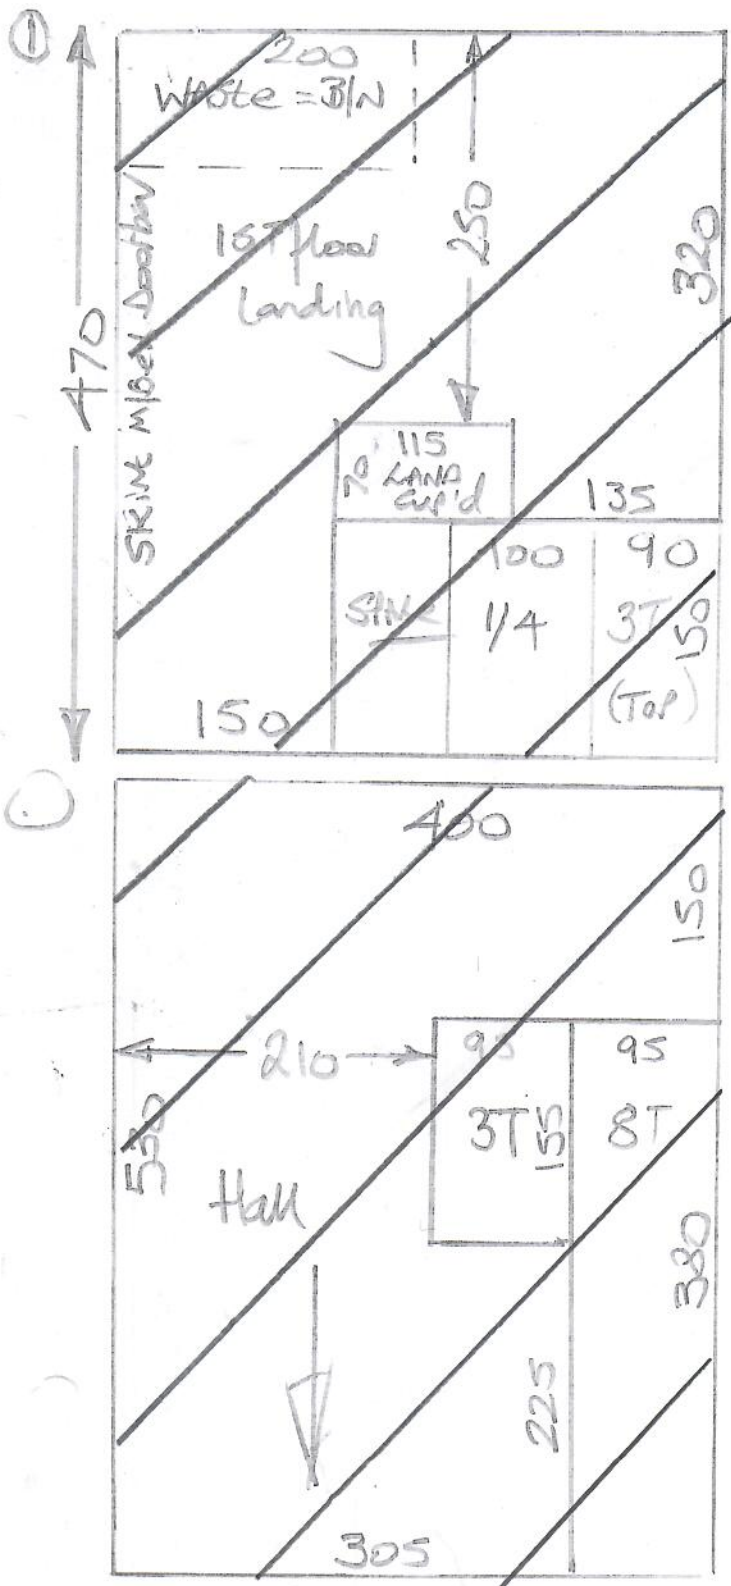

Phase 1 - 8/11 - 15T  
Call

R19530  
Rocite  
59 Lancaster Lo

Sw20 8TP  
1 of 3

ULTIMA MAJOL  
Color Biscuit

- Master Bed 505 x 400  
~~Catflor ① 470 x 400~~  
~~② 530 x 400~~  
1505 x 400  
= 6020m<sup>2</sup>

Coir Matting  
Col. Natural  
= 140 x 100

MUST fit Carpet inside landing Cup'd  
# Run into M/Bed Cup'ds in one

PHASE 1 - 8/11 - 1st call

R19530  
ROCHE

2 of 3  
4.95 O/A

B/N - CAP - 50 x 130  
BAND - 14 x 173

4.45 O/A