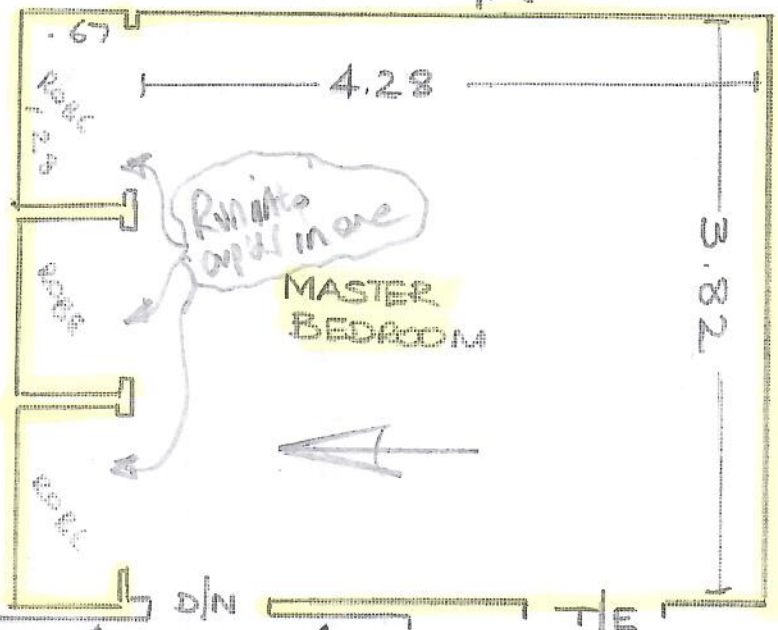

Phase 1 - 8/11 - 15T  
Call

R19530  
Rocite  
59 Lancaster Lo

Sw20 8TP  
1 of 3

ULTIMA MAJOL  
Color Biscuit

- Master Bed 505 x 400  
~~Catflor ① 470 x 400~~  
~~② 530 x 400~~  
1505 x 400  
= 6020m<sup>2</sup>

Coir Matting  
Col. Natural  
= 140 x 100

MUST fit Carpet inside landing Cup'd  
# Run into M/Bed Cup'ds in one

PHASE 1 - 8/11 - 1st call

R19530  
ROCHE

2 of 3  
4.95 O/A

B/N - CAP - 50 x 130  
BAND - 14 x 173