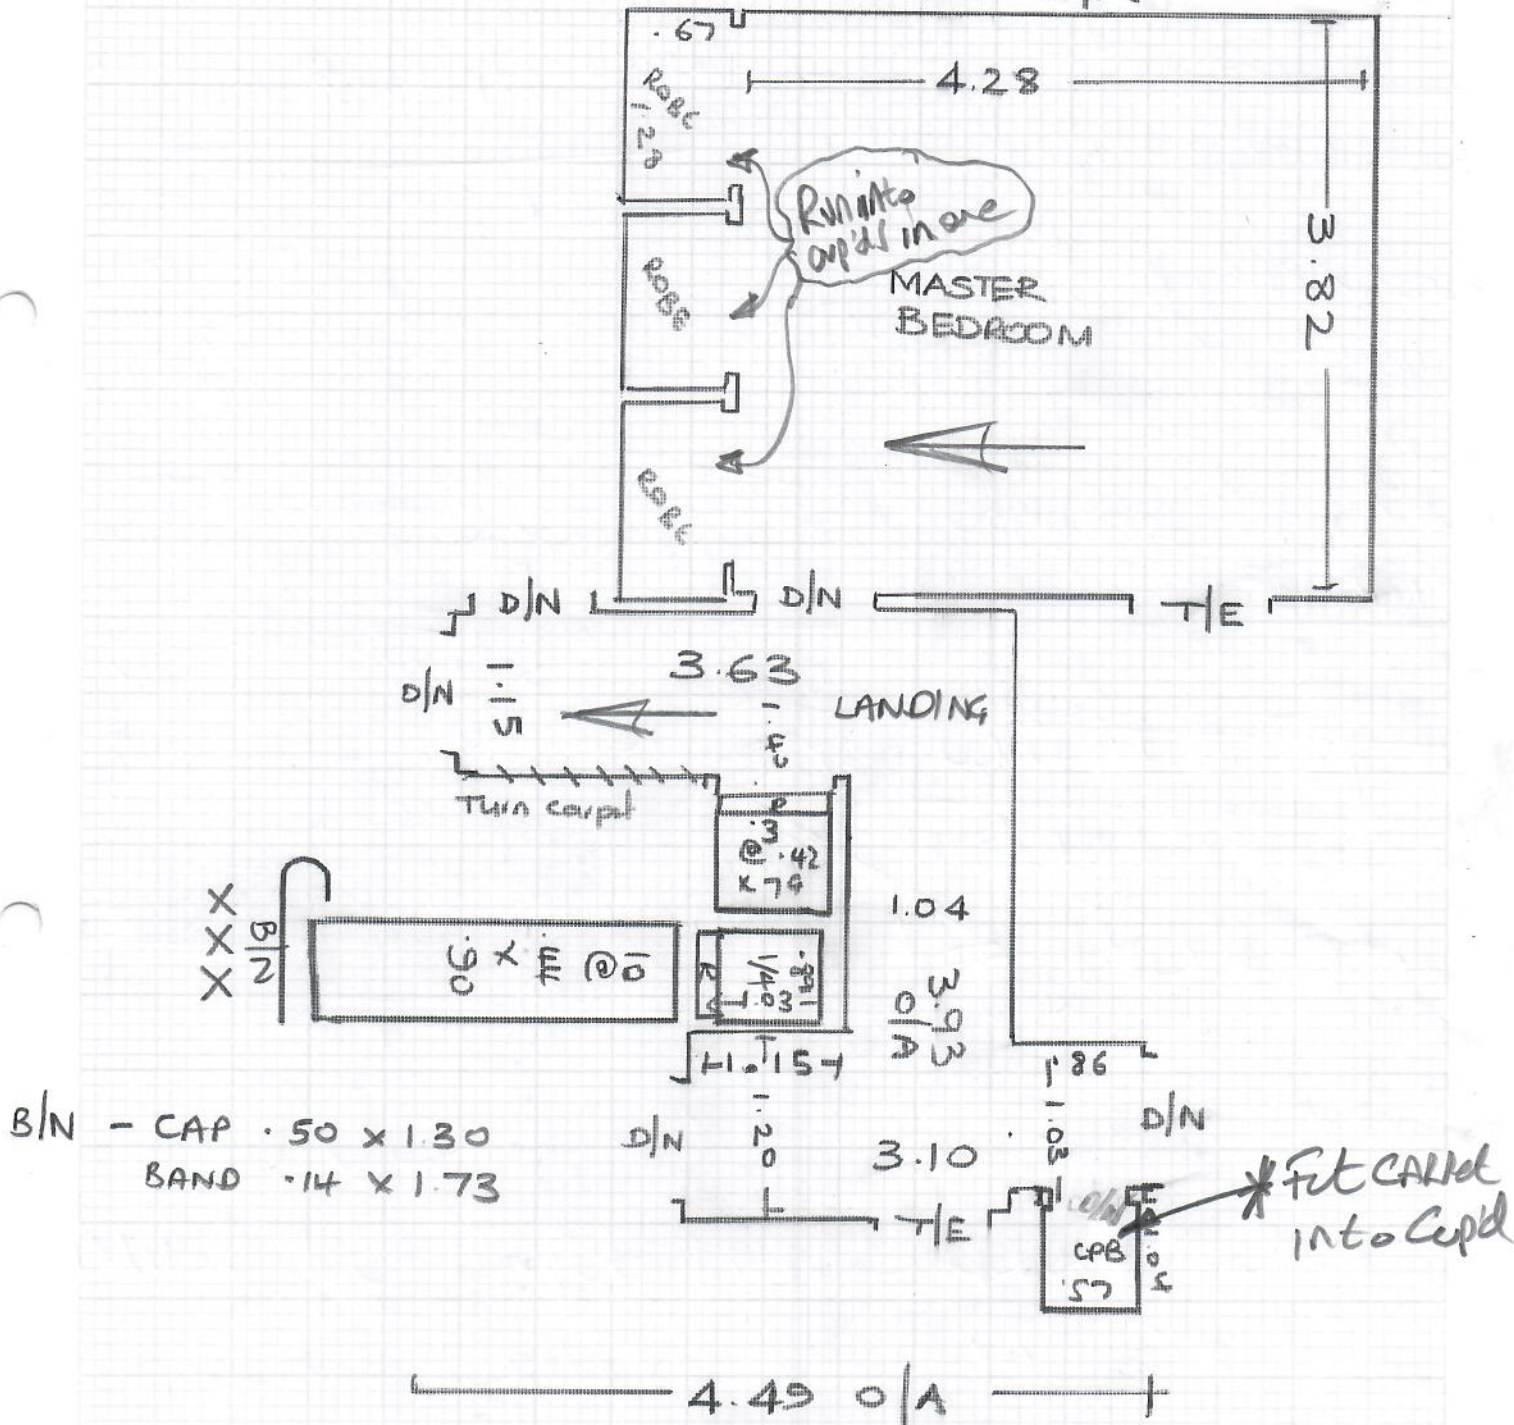

 mrcarpets
 DESIGNS FOR FLOORS
 Job No: R19530
 Name: Reche
 Address: 59 Lancham Lo
 Tel: Sw20 81P
 Sheet: 1 of 3

ULTIMA MAJOL
Color Biscuit

Master Bed 505 x 400
 Cut Plan ① 470 x 400
 " " ② 530 x 400
 15.05 x 400
 = 60.20m²

Coir Matting
Col. Natural
 = 140 x 100

MUST fit Carpet Inside landing Cup'd
 & Run into M/Bed Cup'ds in one

Job No: R19530
Name: ROCHE

Address:

Tel: 2 of 3

4.95 0/A of

Job No: R 19530

Name: ROCHE

Address:

Tel:

Sheet: 3 of 3

* Radiator cover built in - loose fit underneath

New Mat Edging required for New Coir 1.27, 1.00, 1.00
(2 x 2.7?)

Replace Coir 1.40 x 1.00