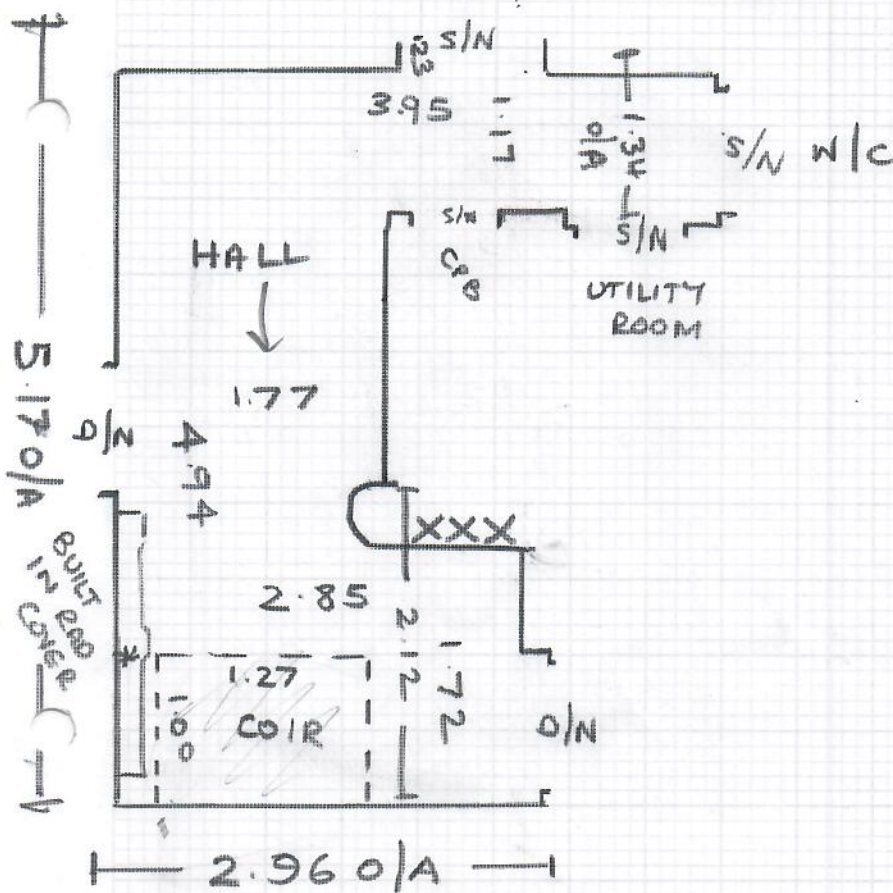

 mrcarpets
 DESIGNS FOR FLOORS
 Job No: R19530
 Name: Reche
 Address: 59 Lancham Lo
 Tel: Sw20 81P
 Sheet: 1 of 3

ULTIMA MAJOL
Color Biscuit

Master Bed 505 x 400
 Cut Plan ① 470 x 400
 " " ② 530 x 400
 15.05 x 400
 = 60.20m²

Coir Matting
Col. Natural
 = 140 x 100

MUST fit Carpet Inside landing Cup'd
 & Run into M/Bed Cup'ds in one

Job No: R19530
Name: ROCHE

Address:

Tel: 2 of 3

4.95 0/A of

Job No: R 19530

Name: ROCHE

Address:

Tel:

Sheet: 3 of 3

* Radiator cover built in - loose fit underneath

New Mat Edging required for New Coir 1.27, 1.00, 1.00
(2 x 2.7?)

Replace Coir 1.40 x 1.00