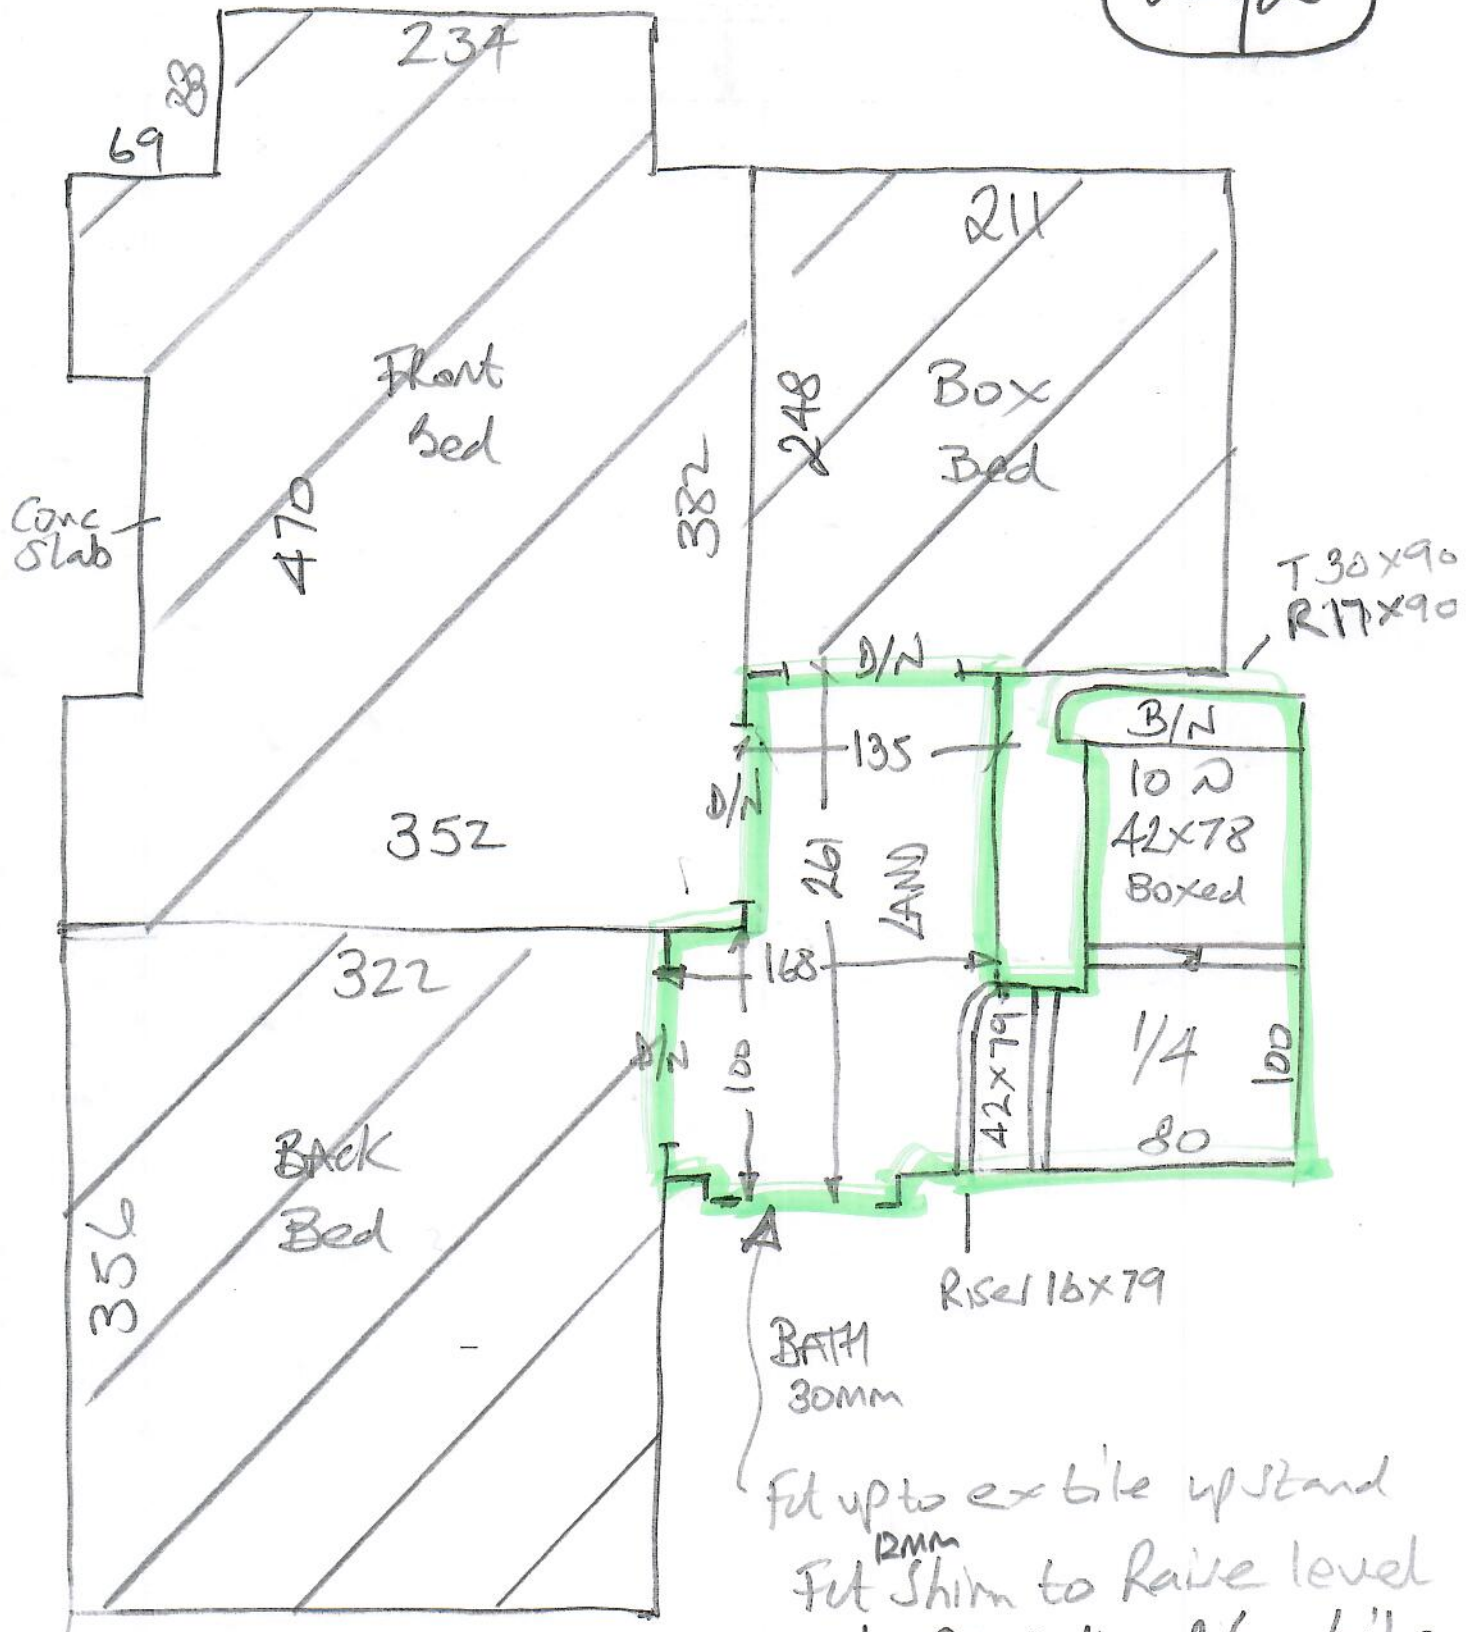

R19563
O'Brien

2012

BATH
30mm

Fit up to ex tile up stand
Fit Shim to Raise level
of Carpet up to tile
height