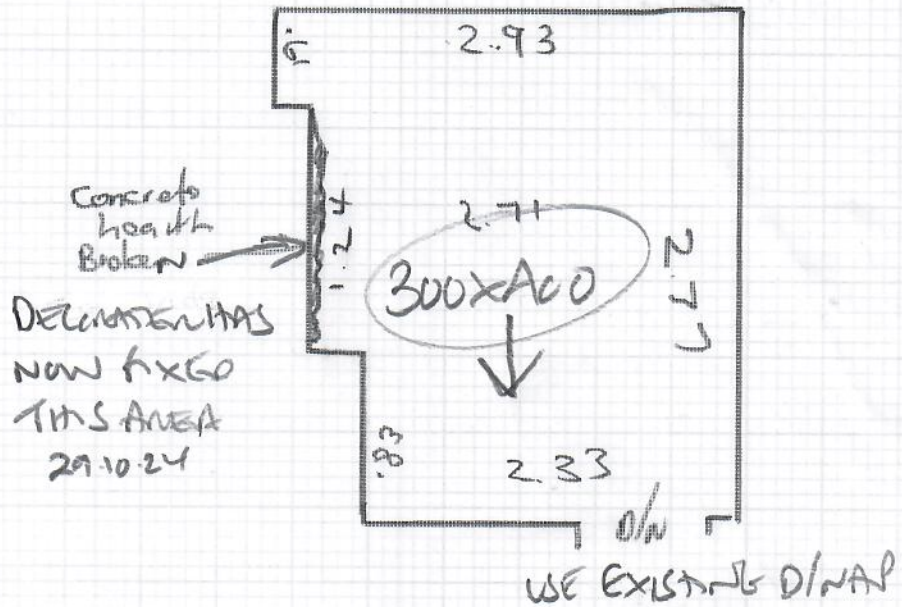

Job No: R19582  
Name: SMITH  
Address: 17 BRUNA AVENUE  
NEW MARDON  
Tel: K13 611X  
Sheet: 1 of 1

Sons Bedroom

Lulworth Lacer LWS2 GREYSTONE

300 x 400m