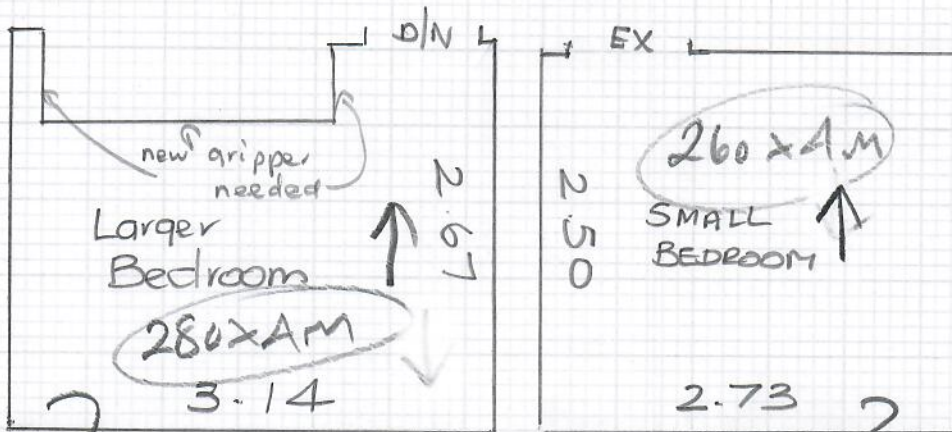

Job No: R19587  
 Name: WHEATCROFT  
 Address: 85 Bournemouth Road,  
 SW19 3AR  
 Tel: 07913-508992  
 Sheet: 1 of 1

2 bedrooms

Lulworth  
 Color LW50 WOODENWOOD  
280 x 400M

Lulworth  
 Color LW48 GAZELLE  
260 x 400M