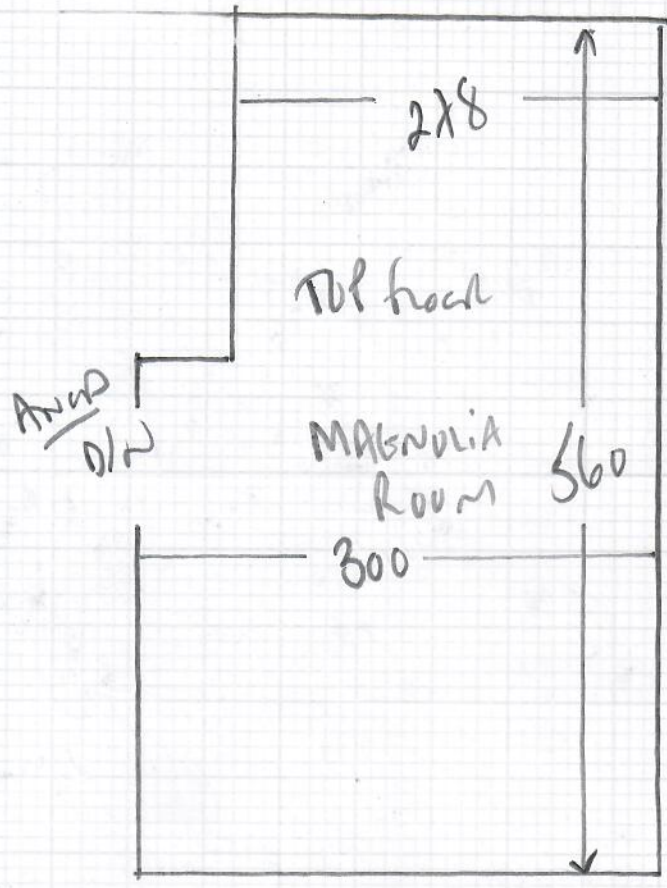

Job No: R19621
 Name: WHITNEY
 Address: 22 BATHAM RD
 SW20 0ET
 Tel:
 Sheet: 1 of 1

BURGANE TILES '40'
 Coral Cotton
 62-4173

Run 575 x 400

TAKE WASTE 575 x 90cm
 + LEAVE ON SITE FOR
 CUSTOMER TO MAKE MATS
 AT A LATER DATE !!