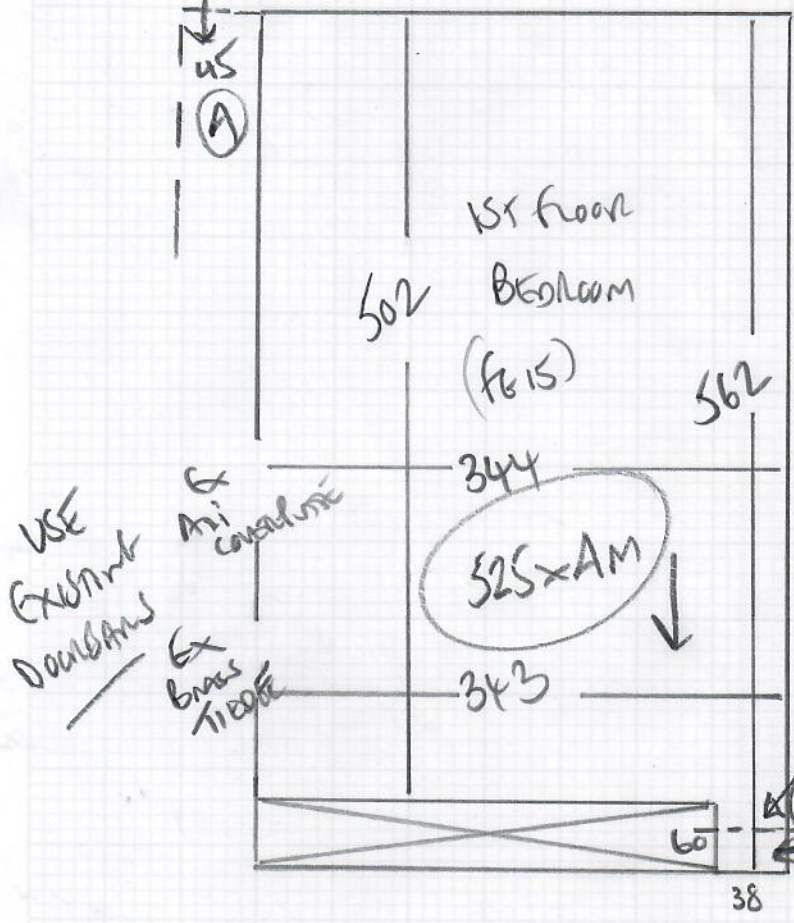

Job No: R19632
Name: COOK
Address: 7 CEDAR COURT
SOMERSET ROAD
Tel: SW19 5HU
Sheet: 1 of 1

WASTE OFF SIDE
TO FILLER (A)

SKIN THIS SIDE

Bedroom

LULWARM
Colour LW36
SOFT OILMID

CROSS JOIN HERE
CABINET SITS ON TOP OF JOIN

Filler (A)
WASTE OFF SIDE of room
TO FILL RECES BESIDE
WARDROBES

- 1) 525 x 25m
- 2) Soft carpet = 21m²

WOOD FLOORBOARDS

UPHOLSTERS BITS of CARPET SCATTERED, ADJUST - CUSTOMER TO DO

LARGE BED - WILLOW FRAME - CUSTOMER TO HELP FILLER TO MOVE