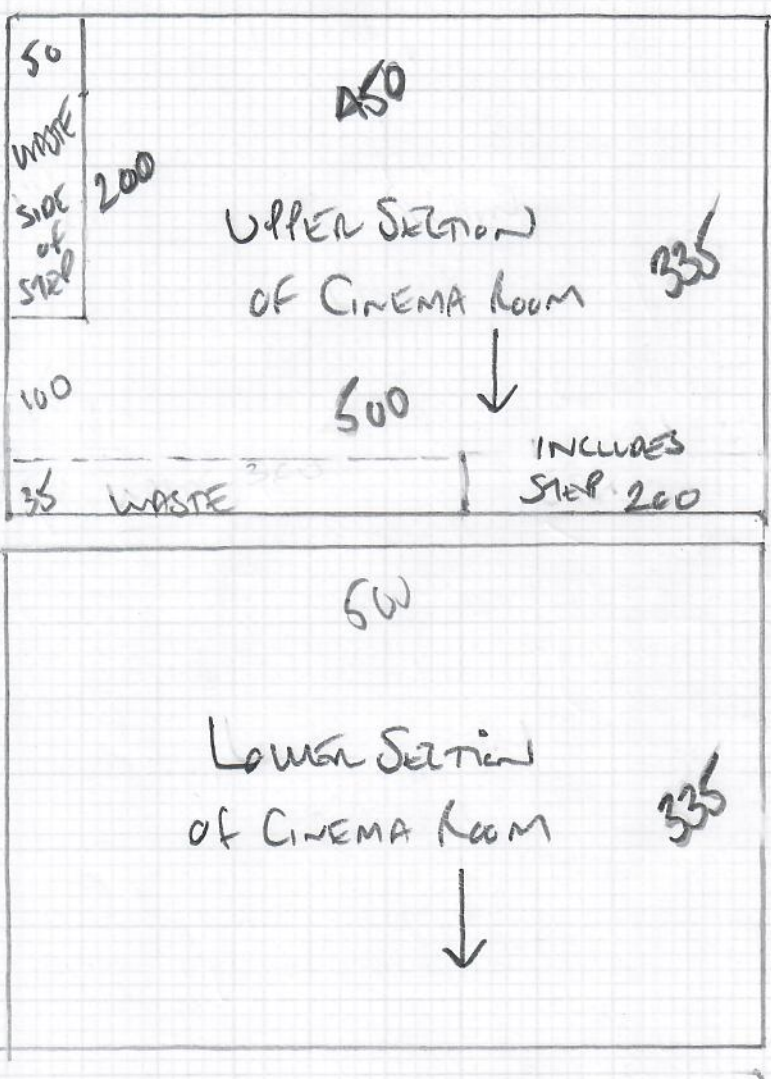

Job No: R19633
 Name: DEPTON
 Address: 1 LANCASTER GARDENS
 Tel: SW19 5DF
 Sheet: 1 of 2

CINEMA ROOM
UPPER + LOWER LEVEL
+ STEP IN BETWEEN

670x670
CORNER WALLS

335
 PLAN 1 335 x 500
 PLAN 2 335 x 500
670 x 500

335.50m²