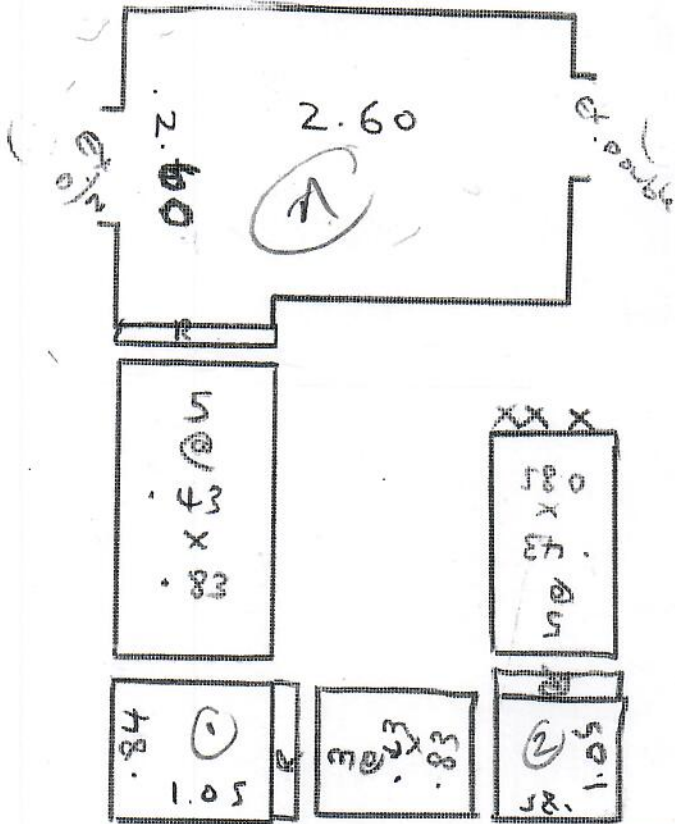

Block 7-12

TOP

R19138
Pepeys Court Ltd

60/6

existing carpet
JHR Mutual