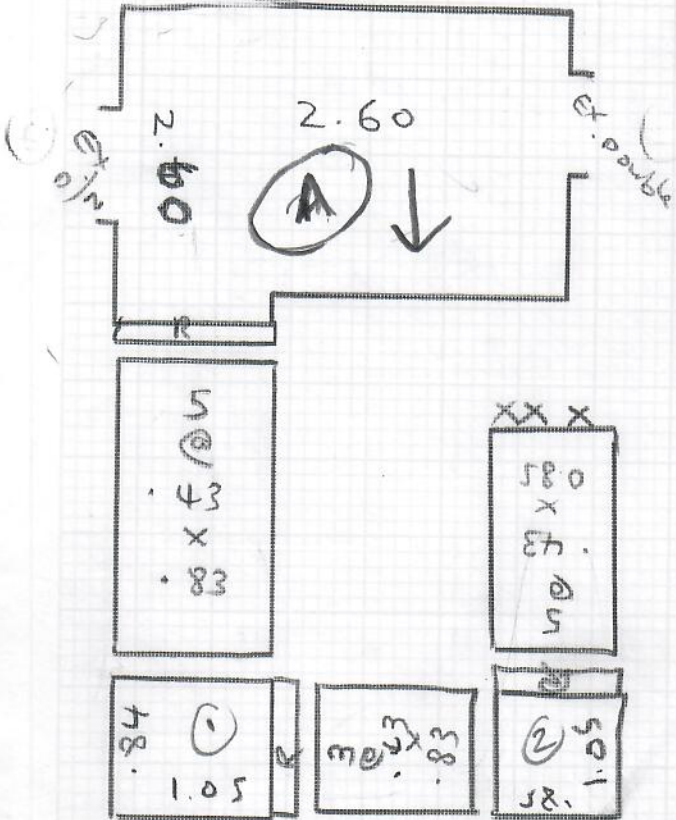

Block 1-6

TOP