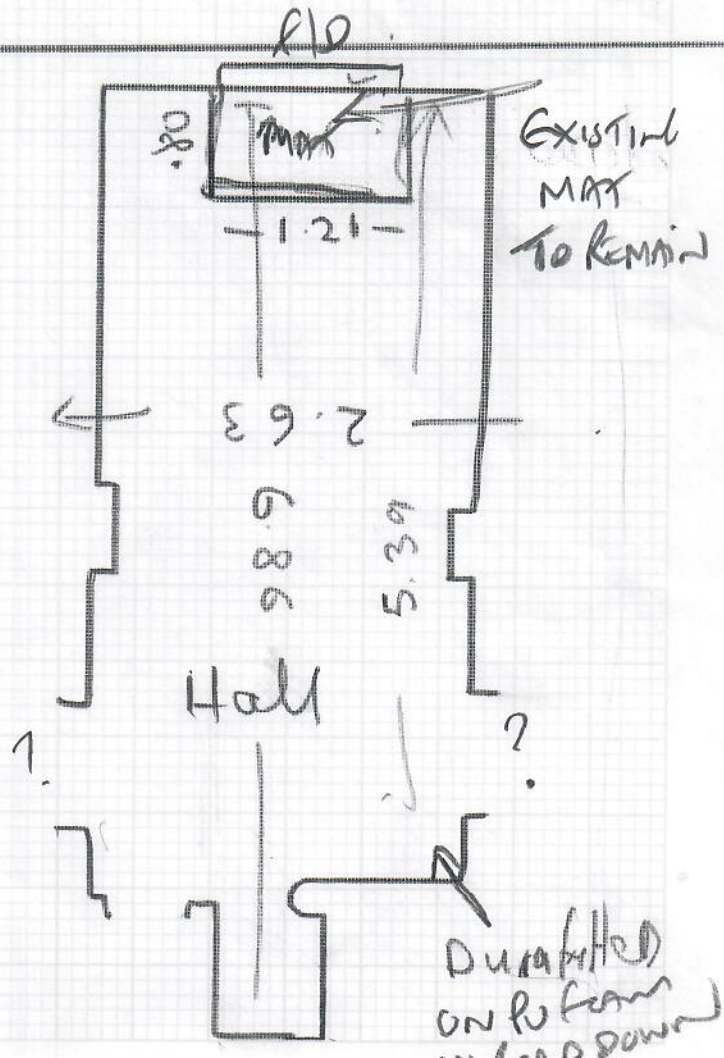

①

Primo Tweed ?

Colour: Brownstone

- Cut Plan ① 710 x 400
- Cut Plan ② 710 x 400
- Cut Plan ③ 710 x 400
- Cut Plan ④ 710 x 400

28.40 x 400

= 113.60m²

U/Lay = 94m²

Block 1-6

Block 1-6

TOP

mrcarpet
 Job No: R19138
 Name: Pepys Court Ltd
 Address:
 Tel:
 Sheet: **5 of 6**

existing carpet
 JHR Mutual

Arrow

FIRST

Block 7-12

TOP