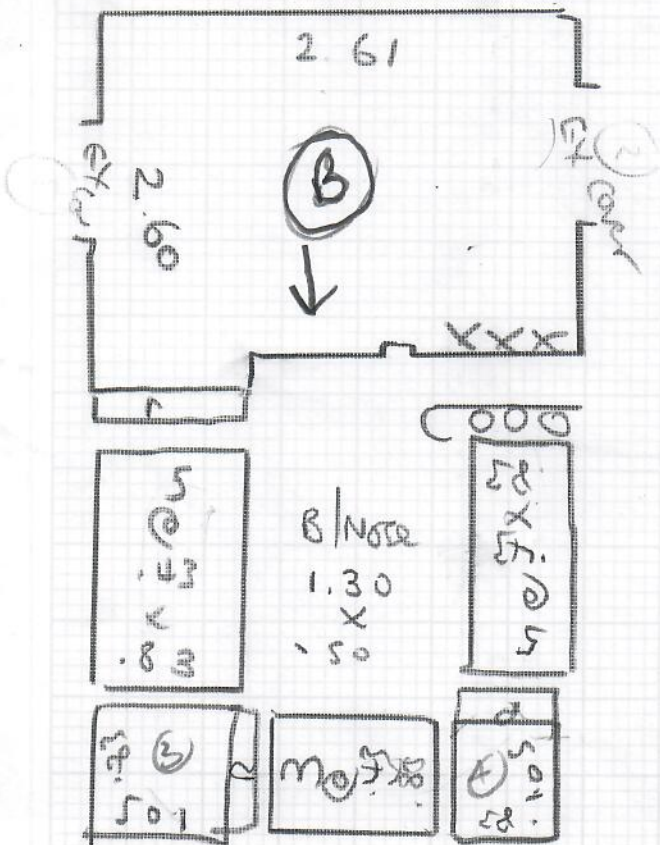

①

Primo Tweed ?

Colour: Brownstone

- Cut Plan ① 710 x 400
- Cut Plan ② 710 x 400
- Cut Plan ③ 710 x 400
- Cut Plan ④ 710 x 400

28.40 x 400

= 113.60m²

U/Lay = 94m²

Block 1-6

Block 1-6

TOP

mrcarpet
 Job No: R19138
 Name: Pepys Court Ltd
 Address:
 Tel:
 Sheet: **5 of 6**

existing carpet
 JHR Mutual

Arrow

FIRST

Block 7-12

TOP