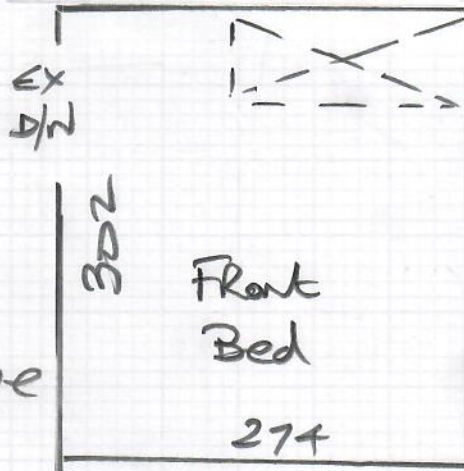

Mon 18/7/25

LAY 6mm Ply
+ Hippo Matting

Job No: R19292
 Name: Mukherjee
 Address:

Tel: (101)
 Sheet: of

Rib
Direction

Stick down all
over with spray
Adhesive

Hippo Matting
Col. Pebble
 = 220 x 200

Relay ex Carpet
& u/fly

Stick New s/e
around New w/Robe

u/floor heating
Must stick s/e as u/floor heating
in this Room.