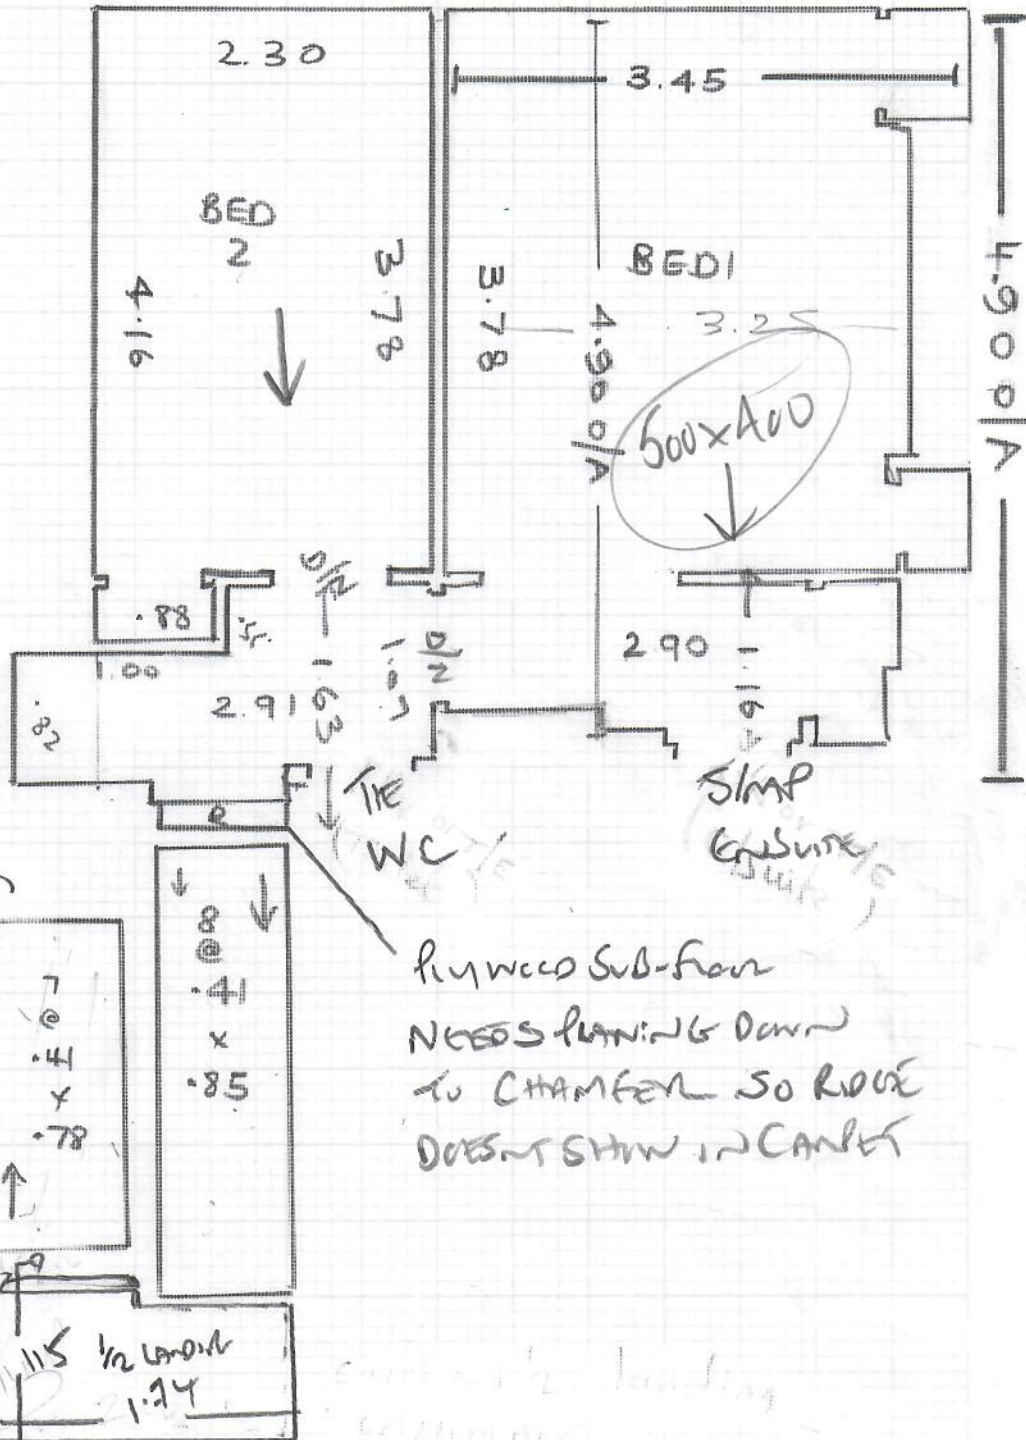

Job No: R 19522
 Name: HANIGAN
 Address: 321 FULTON PARK RD
 SW6 6TD
 Tel:
 Sheet: 1 of 2

2 BED ROOMS
TOP LANDING + STAIRS
+ ENTRANCE HALL

Brooklyn
 Colour Blo/Wood
 THICK

Room 750 x 400
 Bed 1 500 x 400
1250 x 400

50m²

Job No: R19522

Name: HALLIGAN

Address:

Tel:

Sheet: 2 of 2

front door
NEEDS EASING
BY BUNDA

plywood sub-floor
NEEDS PLANING DOWN
TO CHAMFER SO ROUSE
DOESNT SHOW IN CARPET

carpet...
4x6' MESSING