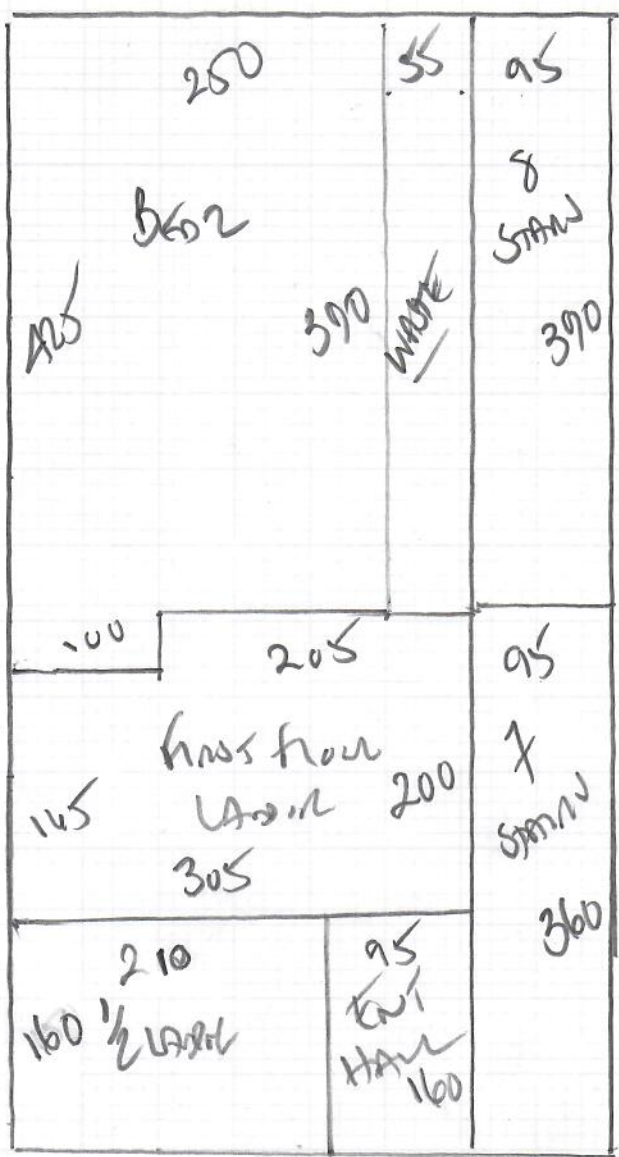

Job No: R 19522
 Name: HANIGAN
 Address: 321 FULTON PARK RD
 SW6 6TD
 Tel:
 Sheet: 1 of 2

2 BED ROOMS
TOP LANDING + STAIRS
+ ENTRANCE HALL

Brooklyn
 Colour Blo/Wood
 THICK

Room 750 x 400
 Bed 1 500 x 400
1250 x 400

50m²

Job No: R19522

Name: HALLIGAN

Address:

Tel:

Sheet: 2 of 2

front door
NEEDS EASING
BY BUNDA

plywood sub-floor
NEEDS PLANING DOWN
TO CHAMFER SO ROUSE
DOESNT SHOW IN CARPET

carpet...
4x6' MESSING